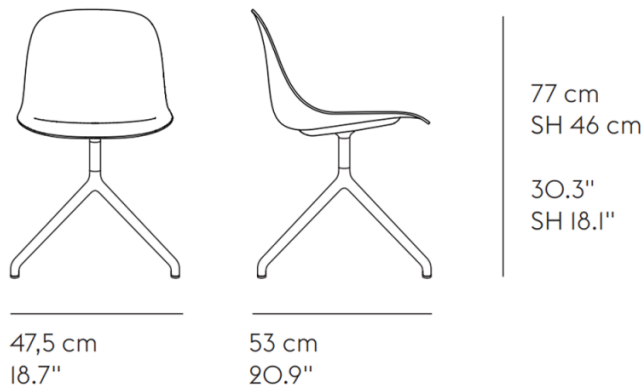

CLEARANCE
OFFERS

Muuto Fiber Side Chair
CLEARANCE EX-DISPLAY

LA3709/CLEARANCE

SOURCE: <https://www.davidvillagelighting.co.uk/product/Muuto-Fiber-Side-Chair-CLEARANCE-EX-DISPLAY/10001227>

PRODUCT DESCRIPTION

Designer: Iskos-Berlin

Muuto Fiber Side Chair with Swivel Base

Ex-Display, boxed in original packing.
Signs of wear and tear - see images for details.
1 x Black Leather Available.

The Muuto Fiber Side Chair brings a new perspective to the iconic shell chair through its innovative composite of plastic and wood fibers. This version features a swivel base and leather set, providing further comfort and flexibility. The side chair is constructed in the same way as the [Fiber Armchair](#) by using a bio-composite material that combines plastic with 25% wood fibres and having a combination of foam and fabric inside the chair to create maximum comfort. With a more streamlined design, the side chair maintains comfort whilst also being smaller and easier to move, making the chair ideal for dining or desk spaces.

PRODUCT SPECIFICATION

Dimensions: Height: 77cm
Seat Height: 46cm
Width: 47.5cm
Depth: 53cm

For all sales and technical enquiries, please contact:

+44 (0)114 263 4266

info@davidvillagelighting.co.uk

www.davidvillagelighting.co.uk