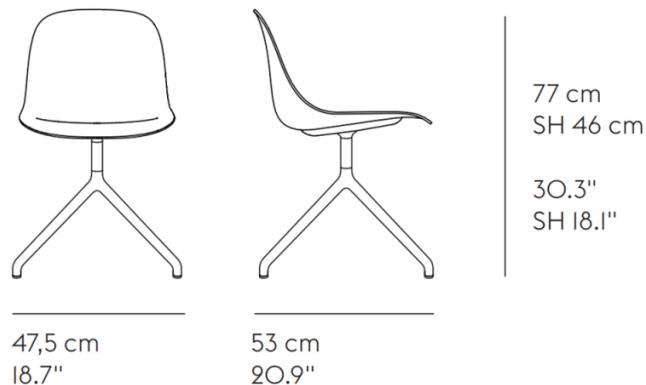

CLEARANCE
OFFERS

Muuto Fiber Side Chair
CLEARANCE EX-DISPLAY

LA3709/CLEARANCE

SOURCE: <https://www.davidvillagelighting.co.uk/product/Muuto-Fiber-Side-Chair-CLEARANCE-EX-DISPLAY/10001227>

PRODUCT DESCRIPTION

Designer: Iskos-Berlin

Muuto Fiber Side Chair with Swivel Base

Ex-Display, boxed in original packing.
Signs of wear and tear - see images for details.
1 x Black Leather Available.

The Muuto Fiber Side Chair brings a new perspective to the iconic shell chair through its innovative composite of plastic and wood fibers. This version features a swivel base and leather set, providing further comfort and flexibility. The side chair is constructed in the same way as the [Fiber Armchair](#) by using a bio-composite material that combines plastic with 25% wood fibres and having a combination of foam and fabric inside the chair to create maximum comfort. With a more streamlined design, the side chair maintains comfort whilst also being smaller and easier to move, making the chair ideal for dining or desk spaces.

PRODUCT SPECIFICATION

Dimensions: Height: 77cm
Seat Height: 46cm
Width: 47.5cm
Depth: 53cm

For all sales and technical enquiries, please contact:

+44 (0)114 263 4266

info@davidvillagelighting.co.uk

www.davidvillagelighting.co.uk