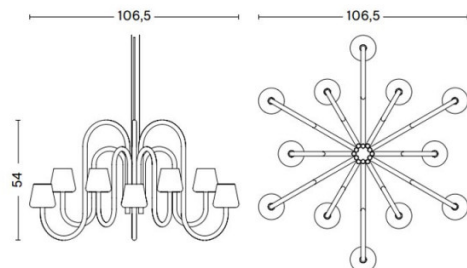

**PRODUCT SPECIFICATION**

**Light Source:** 6 Arm: 6 x Max 5W G9 LED (excluded)  
12 Arm: 12 x Max 5W G9 LED (excluded)

**IP Code:** 20

**Dimming:** Non-Dimmable.

**Dimensions:** 6 Arm:  
Ø74.5cm  
Height: 36cm

12 Arm:  
Ø106.5cm  
Height: 54cm

Drop Height: 600cm

6 Arm:

12 Arm:

**For all sales and technical enquiries, please contact:**

+44 (0)114 263 4266

[info@davidvillagelighting.co.uk](mailto:info@davidvillagelighting.co.uk)