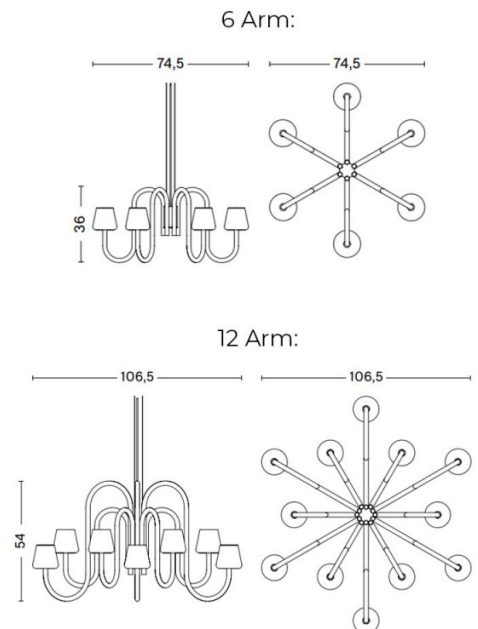

PRODUCT SPECIFICATION

Light Source: 6 Arm: 6 x Max 5W G9 LED (excluded)
12 Arm: 12 x Max 5W G9 LED (excluded)

IP Code: 20

Dimming: Non-Dimmable.

Dimensions: 6 Arm:
Ø74.5cm
Height: 36cm

12 Arm:
Ø106.5cm
Height: 54cm

Drop Height: 600cm

For all sales and technical enquiries, please contact:

+44 (0)114 263 4266

info@davidvillagelighting.co.uk

www.davidvillagelighting.co.uk