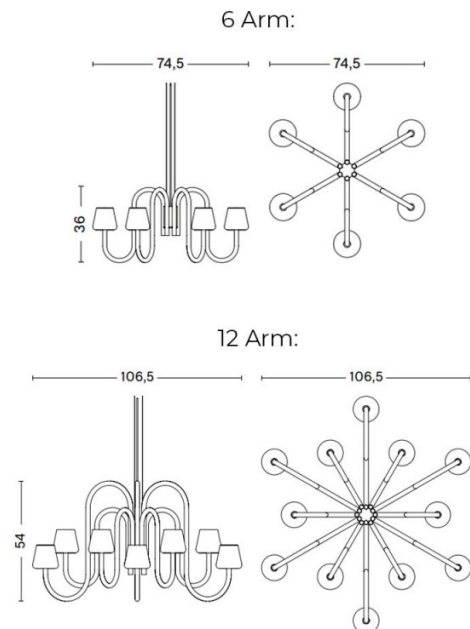

**PRODUCT SPECIFICATION**

**Light Source:** 6 Arm: 6 x Max 5W G9 LED (excluded)  
12 Arm: 12 x Max 5W G9 LED (excluded)

**IP Code:** 20

**Dimming:** Non-Dimmable.

**Dimensions:** 6 Arm:  
Ø74.5cm  
Height: 36cm

12 Arm:  
Ø106.5cm  
Height: 54cm

Drop Height: 600cm

**For all sales and technical enquiries, please contact:**

+44 (0)114 263 4266

[info@davidvillagelighting.co.uk](mailto:info@davidvillagelighting.co.uk)