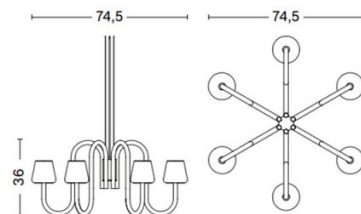

**PRODUCT SPECIFICATION**

**Light Source:** 6 Arm: 6 x Max 5W G9 LED (excluded)  
12 Arm: 12 x Max 5W G9 LED (excluded)

**IP Code:** 20

**Dimming:** Non-Dimmable.

**Dimensions:** 6 Arm:  
Ø74.5cm  
Height: 36cm

12 Arm:  
Ø106.5cm  
Height: 54cm

Drop Height: 600cm

6 Arm:

12 Arm:

**For all sales and technical enquiries, please contact:**

+44 (0)114 263 4266

[info@davidvillagelighting.co.uk](mailto:info@davidvillagelighting.co.uk)