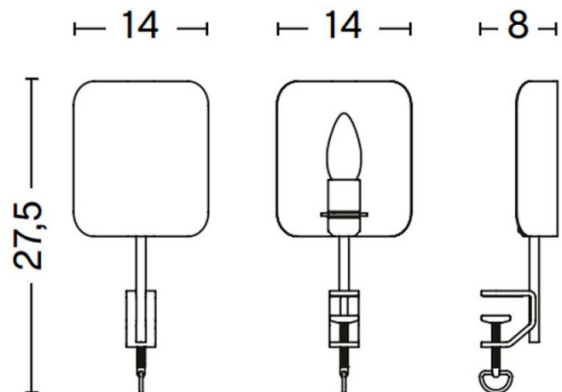

**PRODUCT SPECIFICATION**

**Light Source:** 1 x Max 8W E14 LED (excluded)

**IP Code:** 20

**Dimming:** In-line switch included on the cable.

**Dimensions:** Height: 27.5cm  
Width: 14cm  
Depth: 8cm  
Cable Length: 200cm