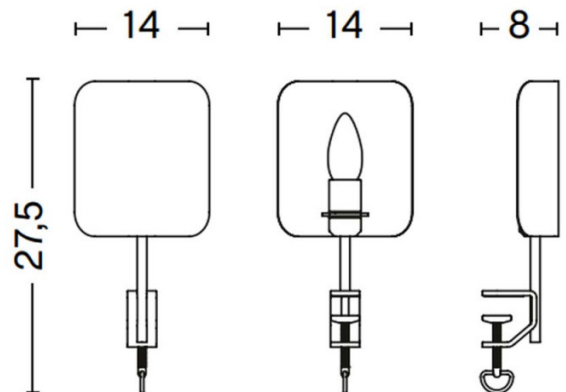

**HAY**

**HAY Apex Clip Lamp**

LA10823/C

SOURCE: <https://www.davidvillagelighting.co.uk/product/HAY-Apex-Clip-Lamp/10001214>

**PRODUCT DESCRIPTION**

**Designer:** John Tree

**HAY Apex Clip Lamp**

The HAY Apex Clip Lamp is the most versatile in the Apex Collection, the clip enables the lamp to be fixed to a wide variety of vertical and horizontal surfaces around your home, while the colourful shade can rotate 360 degrees, allowing you to direct the light to suit your needs. The Apex Clip was designed by John Tree, who took inspiration from a peaked roofline silhouette. The colourful shade contrasts beautifully with the sleek chrome base and adds a playful twist to the light.

**PRODUCT SPECIFICATION**

- Light Source:** 1 x Max 8W E14 LED (excluded)
- IP Code:** 20
- Dimming:** In-line switch included on the cable.
- Dimensions:** Height: 27.5cm  
Width: 14cm  
Depth: 8cm  
Cable Length: 200cm