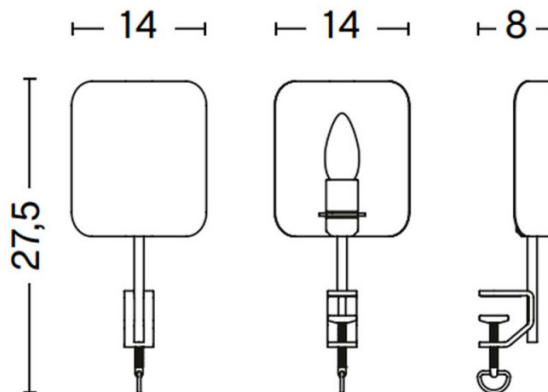

HAY

HAY Apex Clip Lamp

LA10823/C

SOURCE: <https://www.davidvillagelighting.co.uk/product/HAY-Apex-Clip-Lamp/10001214>

PRODUCT DESCRIPTION

Designer: John Tree

HAY Apex Clip Lamp

The HAY Apex Clip Lamp is the most versatile in the Apex Collection, the clip enables the lamp to be fixed to a wide variety of vertical and horizontal surfaces around your home, while the colourful shade can rotate 360 degrees, allowing you to direct the light to suit your needs. The Apex Clip was designed by John Tree, who took inspiration from a peaked roofline silhouette. The colourful shade contrasts beautifully with the sleek chrome base and adds a playful twist to the light.

PRODUCT SPECIFICATION

- Light Source:** 1 x Max 8W E14 LED (excluded)
- IP Code:** 20
- Dimming:** In-line switch included on the cable.
- Dimensions:** Height: 27.5cm
Width: 14cm
Depth: 8cm
Cable Length: 200cm