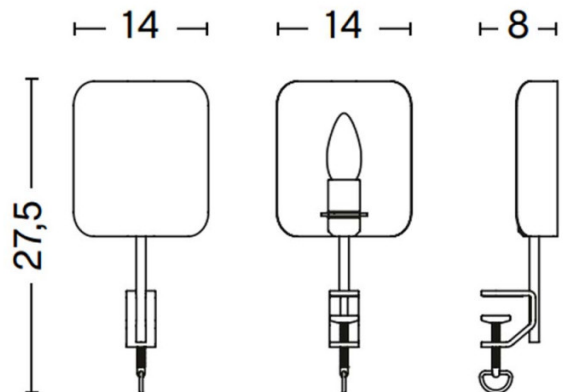

HAY

HAY Apex Clip Lamp

LA10823/C

SOURCE: <https://www.davidvillagelighting.co.uk/product/HAY-Apex-Clip-Lamp/10001214>

PRODUCT DESCRIPTION

Designer: John Tree

HAY Apex Clip Lamp

The HAY Apex Clip Lamp is the most versatile in the Apex Collection, the clip enables the lamp to be fixed to a wide variety of vertical and horizontal surfaces around your home, while the colourful shade can rotate 360 degrees, allowing you to direct the light to suit your needs. The Apex Clip was designed by John Tree, who took inspiration from a peaked roofline silhouette. The colourful shade contrasts beautifully with the sleek chrome base and adds a playful twist to the light.

PRODUCT SPECIFICATION

- Light Source:** 1 x Max 8W E14 LED (excluded)
- IP Code:** 20
- Dimming:** In-line switch included on the cable.
- Dimensions:** Height: 27.5cm
Width: 14cm
Depth: 8cm
Cable Length: 200cm