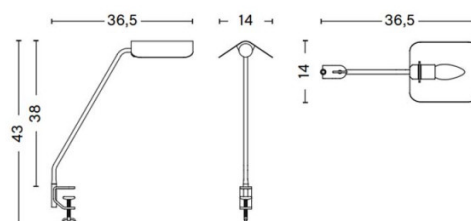

## PRODUCT SPECIFICATION

**Light Source:** 1 x Max 8W E14 LED (excluded)

**IP Code:** 20

**Dimming:** In-line switch included on the cable.

**Dimensions: Desk Lamp:**

Height: 38cm

Width: 16cm

Depth: 39cm

**Desk Clip:**

Height: 43cm

Width: 14cm

Depth: 36.5cm

Cable Length: 200cm

Desk Lamp:

Desk Lamp with Clip:

**For all sales and technical enquiries, please contact:**