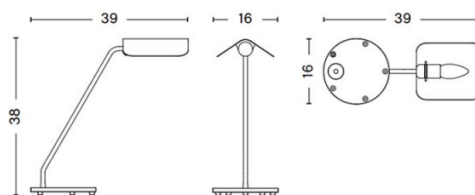

The HAY Apex Desk Lamp is available with either a round base or a clip.

PRODUCT SPECIFICATION

Light Source: 1 x Max 8W E14 LED (excluded)

IP Code: 20

Dimming: In-line switch included on the cable.

Dimensions: **Desk Lamp:**
Height: 38cm
Width: 16cm
Depth: 39cm

Desk Clip:
Height: 43cm
Width: 14cm
Depth: 36.5cm

Cable Length: 200cm

Desk Lamp:

Desk Lamp with Clip:

For all sales and technical enquiries, please contact:

+44 (0)114 263 4266

info@davidvillagelighting.co.uk