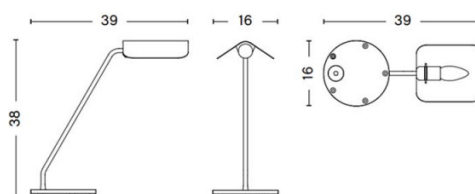

## PRODUCT SPECIFICATION

**Light Source:** 1 x Max 8W E14 LED (excluded)

**IP Code:** 20

**Dimming:** In-line switch included on the cable.

**Dimensions: Desk Lamp:**

Height: 38cm

Width: 16cm

Depth: 39cm

**Desk Clip:**

Height: 43cm

Width: 14cm

Depth: 36.5cm

Cable Length: 200cm

Desk Lamp:

Desk Lamp with Clip:

**For all sales and technical enquiries, please contact:**