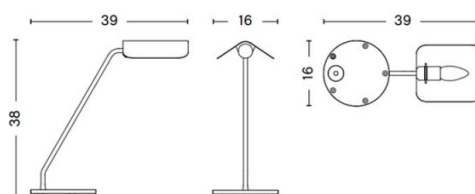

The HAY Apex Desk Lamp is available with either a round base or a clip.

PRODUCT SPECIFICATION

Light Source: 1 x Max 8W E14 LED (excluded)

IP Code: 20

Dimming: In-line switch included on the cable.

Dimensions: **Desk Lamp:**
Height: 38cm
Width: 16cm
Depth: 39cm

Desk Clip:
Height: 43cm
Width: 14cm
Depth: 36.5cm

Cable Length: 200cm

Desk Lamp:

Desk Lamp with Clip:

For all sales and technical enquiries, please contact:

+44 (0)114 263 4266

info@davidvillagelighting.co.uk