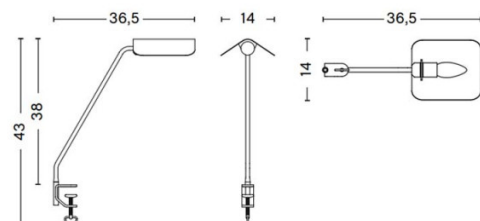

HAY

HAY Apex Desk Lamp

LA10823/D

SOURCE: <https://www.davidvillagelighting.co.uk/product/HAY-Apex-Desk-Lamp/10001213>

PRODUCT DESCRIPTION

Designer: John Tree

HAY Apex Desk Lamp

Designed by John Tree and released in 2023, the HAY Apex Desk Lamp is a playful lighting solution that adds a burst of colour to your workspace. The round base is crafted from copper, with an angled arm that is designed to lean across your desk for optimal illumination. Similarly, you can choose a clip base that can be fixed to almost any horizontal surface and can be easily moved when needed.

Whichever base you choose, Apex holds a folded shade that is available in a range of fun finishes, the folded steel shade creates a silhouette that resembles a peaked roofline, which was where the inspiration behind the Apex collection came from. Not only does this shade add a unique aspect to the Apex Desk Lamp but it can also be rotated 360°, allowing you to direct the task light to wherever you need it most.

The HAY Apex Desk Lamp is available with either a round base or a clip.

PRODUCT SPECIFICATION

- **Light Source:** 1 x Max 8W E14 LED (excluded)
- **IP Code:** 20
- **Dimming:** In-line switch included on the cable.
- **Dimensions: Desk Lamp:**
  - Height: 38cm
  - Width: 16cm
  - Depth: 39cm
- **Desk Clip:**
  - Height: 43cm
  - Width: 14cm
  - Depth: 36.5cm
- Cable Length: 200cm