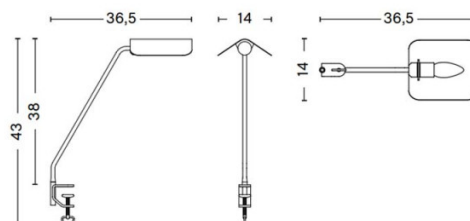

The HAY Apex Desk Lamp is available with either a round base or a clip.

PRODUCT SPECIFICATION

Light Source: 1 x Max 8W E14 LED (excluded)

IP Code: 20

Dimming: In-line switch included on the cable.

Dimensions: **Desk Lamp:**
Height: 38cm
Width: 16cm
Depth: 39cm

Desk Clip:
Height: 43cm
Width: 14cm
Depth: 36.5cm

Cable Length: 200cm

Desk Lamp:

Desk Lamp with Clip:

For all sales and technical enquiries, please contact:

+44 (0)114 263 4266

info@davidvillagelighting.co.uk