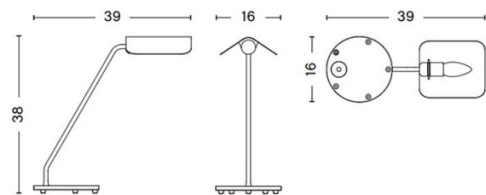

Desk Lamp:

Desk Lamp with Clip: