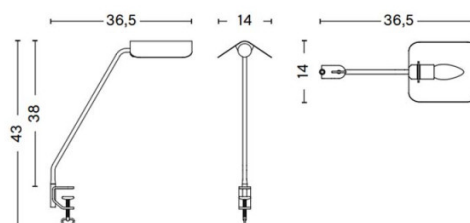

The HAY Apex Desk Lamp is available with either a round base or a clip.

PRODUCT SPECIFICATION

Light Source: 1 x Max 8W E14 LED (excluded)

IP Code: 20

Dimming: In-line switch included on the cable.

Dimensions: **Desk Lamp:**
Height: 38cm
Width: 16cm
Depth: 39cm

Desk Clip:
Height: 43cm
Width: 14cm
Depth: 36.5cm

Cable Length: 200cm

Desk Lamp:

Desk Lamp with Clip:

For all sales and technical enquiries, please contact:

+44 (0)114 263 4266

info@davidvillagelighting.co.uk