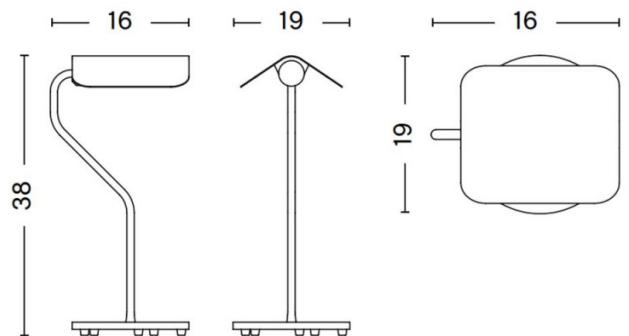

**HAY**

**HAY Apex Table Lamp**

LA10823

SOURCE: <https://www.davidvillagelighting.co.uk/product/HAY-Apex-Table-Lamp/10001212>

**PRODUCT DESCRIPTION**

Designer: John Tree

**HAY Apex Table Lamp**

The HAY Apex Table Lamp was designed by John Tree, a British designer who utilises architectural themes in his work. His inspiration for Apex came from traditional banker lights and a peaked roofline silhouette. The folded steel shade comes in a range of finishes that are a bold contrast to the sleek chrome frame, and can easily be rotated 360° allowing you to direct the light source in whichever direction you need it.

**PRODUCT SPECIFICATION**

- Light Source:** 1 x Max 8W E14 LED (excluded)
- IP Code:** 20
- Dimming:** In-line switch included on the cable.
- Dimensions:** Height: 38cm  
Width: 19cm  
Depth: 16cm  
Cable Length: 200cm