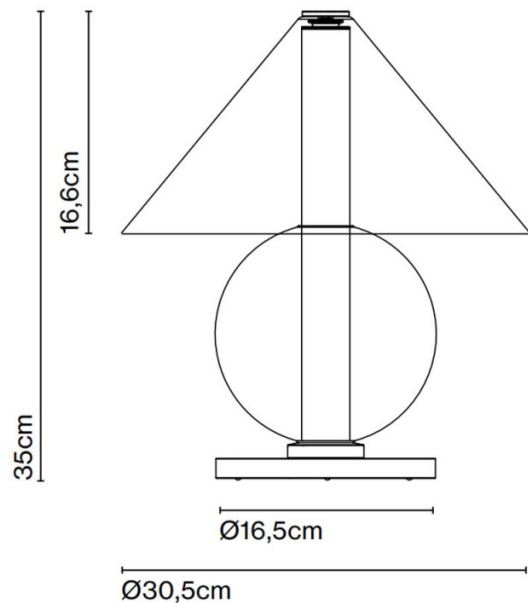

PRODUCT SPECIFICATION

- Light Source:** 2.1W, 2200K, 226 Lumens
- IP Code:** 20
- Dimming:** In-line dimmer included on the cable.
- Dimensions:**
 - Height: 35cm
 - Shade Height: 16.6cm
 - Width: 30.5cm
 - Base: Ø16.5cm
 - Cable Length: 200cm