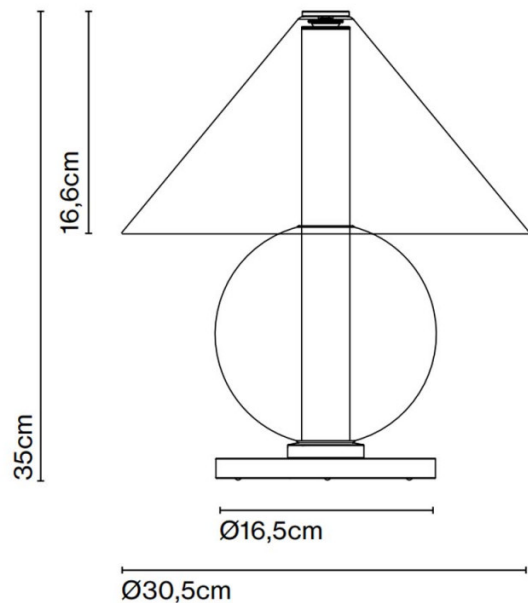

PRODUCT SPECIFICATION

- Light Source:** 2.1W, 2200K, 226 Lumens
- IP Code:** 20
- Dimming:** In-line dimmer included on the cable.
- Dimensions:**
  - Height: 35cm
  - Shade Height: 16.6cm
  - Width: 30.5cm
  - Base: Ø16.5cm
  - Cable Length: 200cm