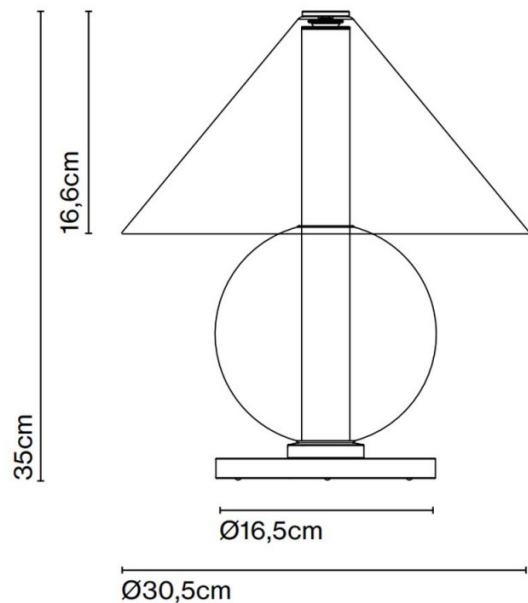

PRODUCT SPECIFICATION

Light Source: 2.1W, 2200K, 226 Lumens

IP Code: 20

Dimming: In-line dimmer included on the cable.

Dimensions: Height: 35cm
Shade Height: 16.6cm
Width: 30.5cm
Base: Ø16.5cm
Cable Length: 200cm