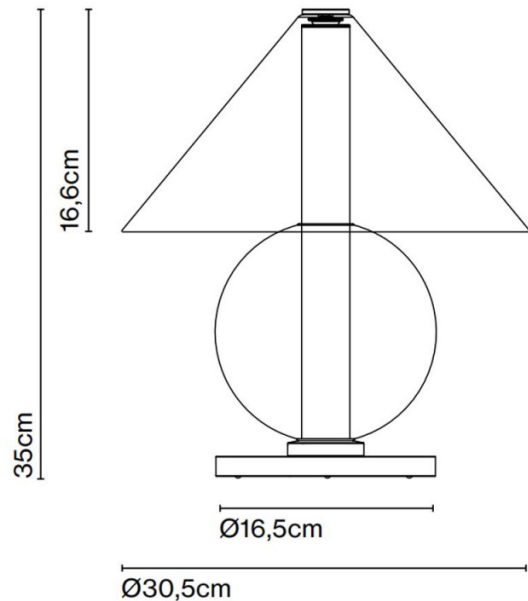

PRODUCT SPECIFICATION

- Light Source:** 2.1W, 2200K, 226 Lumens
- IP Code:** 20
- Dimming:** In-line dimmer included on the cable.
- Dimensions:** Height: 35cm
Shade Height: 16.6cm
Width: 30.5cm
Base: Ø16.5cm
Cable Length: 200cm