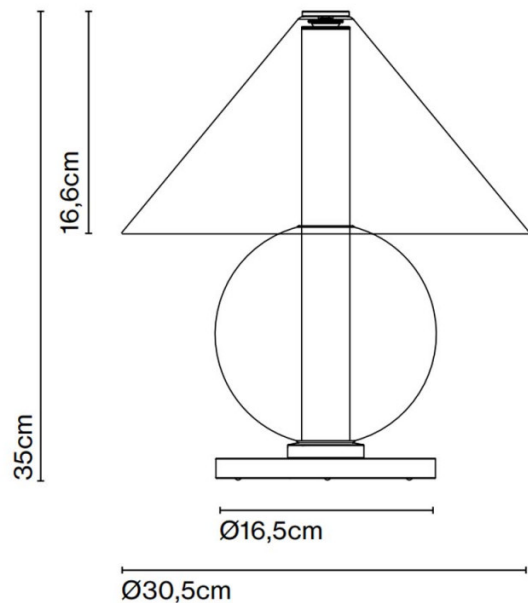

**PRODUCT SPECIFICATION**

- Light Source:** 2.1W, 2200K, 226 Lumens
- IP Code:** 20
- Dimming:** In-line dimmer included on the cable.
- Dimensions:**
  - Height: 35cm
  - Shade Height: 16.6cm
  - Width: 30.5cm
  - Base: Ø16.5cm
  - Cable Length: 200cm