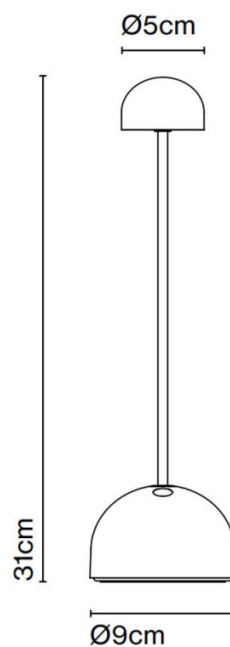

## PRODUCT SPECIFICATION

**Light Source:** 2.2W, 2700K, 327 Lumens

**IP Code:** 43

**Dimming:** Integrated dimmer on the product.

**Dimensions:** Head: Ø5cm  
Height: 31cm  
Base: Ø9cm

**For all sales and technical enquiries, please contact:**