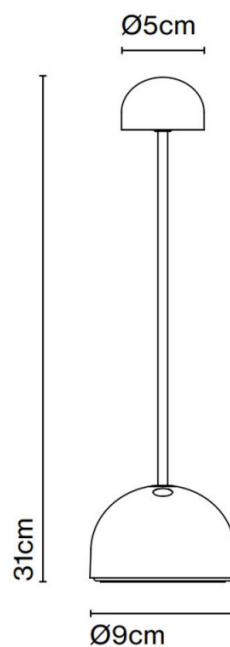

Please Note: Marset Sips ships with only a USB-C charging cable. No wall plug is included.

Battery Life:

5 hours on the highest power.

10 hours on half power.

20 hours on the lowest power.

Charging Time: 10 hours.

PRODUCT SPECIFICATION

Light Source: 2.2W, 2700K, 327 Lumens

IP Code: 43

Dimming: Integrated dimmer on the product.

Dimensions: Head: Ø5cm
Height: 31cm
Base: Ø9cm

For all sales and technical enquiries, please contact: