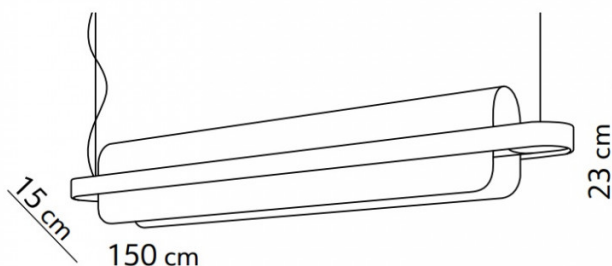

PRODUCT SPECIFICATION

- Light Source:** 60W, 2700K, 5040 Lumens
- IP Code:** 20
- Dimming:** Dimmable via 1-10V dimming systems. Please consult your electrician, additional wiring may be required on site.
- Dimensions:** Width: 150cm
Shade Height: 23cm
Shade Depth: 15cm
Cable Length: 180cm