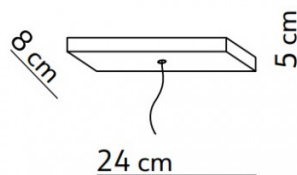

PRODUCT SPECIFICATION

- Light Source:** 60W, 2700K, 5040 Lumens
- IP Code:** 20
- Dimming:** Dimmable via 1-10V dimming systems. Please consult your electrician, additional wiring may be required on site.
- Dimensions:** Width: 150cm
Shade Height: 23cm
Shade Depth: 15cm
Cable Length: 180cm