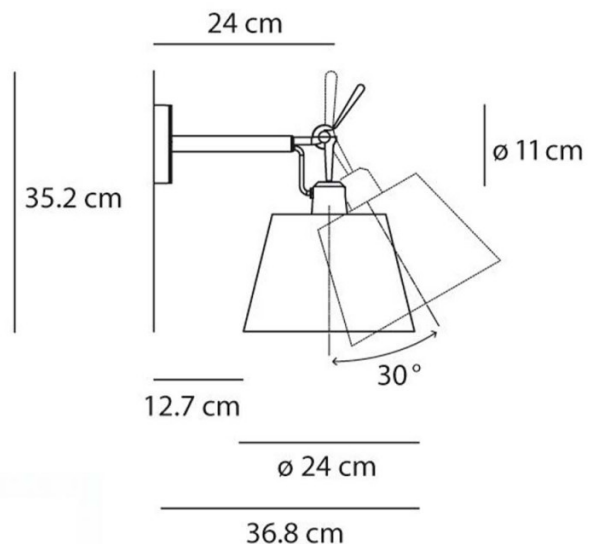

CLEARANCE
OFFERS

LA8799/CLEARANCE

Artemide Tolomeo 24cm Diffusore Wall Light CLEARANCE

SOURCE: <https://www.davidvillagelighting.co.uk/product/Artemide-Tolomeo-24cm-Diffusore-Wall-Light-CLEARANCE/10001145>

PRODUCT DESCRIPTION

Designer: Michele De Lucchi & Giancarlo Fassina

Tolomeo Diffusore Wall Light by Artemide

**BRAND NEW, OVERSTOCKED, ORIGINAL PACKAGING.
1 x Silk Satin Available.**

Part of the award-winning [Artemide Tolomeo collection](#), the Tolomeo Diffusore wall light was designed by Michele de Luchi and Giancarlo Fassina for Artemide. This wall light is chic and elegant that is timeless and is the epitome of Italian design. The shade has a sleek stem at the top which you can use to tilt the lampshade where you want, whether you need it as a bedside reading light or to line the walls of your hallway.

The Tolomeo Diffusore wall lamp can rotate up to 30°, and is a stylish choice for bedrooms, lounges, hallways and more. Ideal for private use or hospitality.

PRODUCT SPECIFICATION

Light Source: 1 x Max 17W E27 (excluded)

IP Code: 20

Dimming: Dimmable via mains phase dimming.

Dimensions: Ø24cm
Depth: 36.8cm
Height: 35.2cm