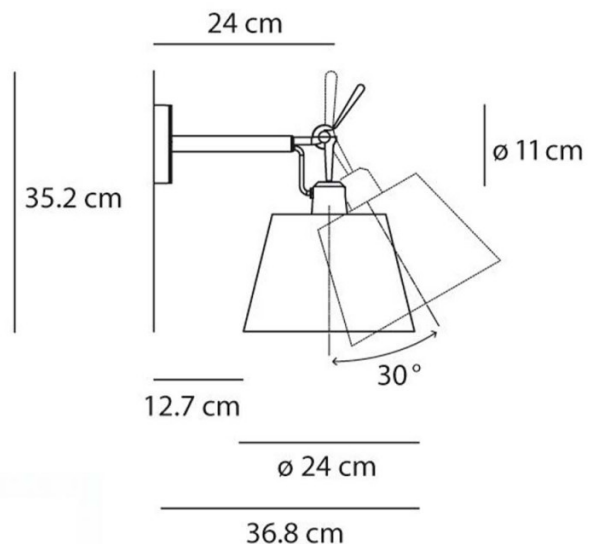

## PRODUCT SPECIFICATION

**Light Source:** 1 x Max 17W E27 (excluded)

**IP Code:** 20

**Dimming:** Dimmable via mains phase dimming.

**Dimensions:** Ø24cm  
Depth: 36.8cm  
Height: 35.2cm

**For all sales and technical enquiries, please contact:**