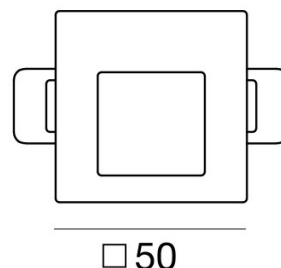

The asymmetrical optic projects a light beam with perfectly defined contours; the high visibility Step Light marks out paths and walkways. Thanks to the IP65 rating, the Light Attack Step LED Recessed Wall Light is ideal for outdoor environments.

Please Note: The Light Attack Step requires a 350ma driver. The power supply driver is not provided and is to be ordered separately. Please [contact us](#) for more information.

PRODUCT SPECIFICATION

- Light Source:** 1W, 3000K, 145 Lumens
- IP Code:** 65
- Dimming:** Dimmable via Dali dimming systems. Please consult your electrician, additional wiring may be required on-site.
- Dimensions:** Width: 5cm
Height: 5cm
Recess Depth: 4cm