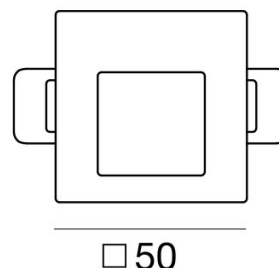

The Light Attack Step LED Recessed light is a single-emission lighting solution that produces a warm white illumination. Featuring an aluminium structure, this sleek wall light boasts a clear glass diffuser providing high visibility and brightness. The use of removable support makes installation easier and simpler.

The asymmetrical optic projects a light beam with perfectly defined contours; the high visibility Step Light marks out paths and walkways. Thanks to the IP65 rating, the Light Attack Step LED Recessed Wall Light is ideal for outdoor environments.

Please Note: The Light Attack Step requires a 350ma driver. The power supply driver is not provided and is to be ordered separately. Please [contact us](#) for more information.

PRODUCT SPECIFICATION

- Light Source:** 1W, 3000K, 145 Lumens
- IP Code:** 65
- Dimming:** Dimmable via Dali dimming systems. Please consult your electrician, additional wiring may be required on-site.
- Dimensions:** Width: 5cm
Height: 5cm
Recess Depth: 4cm