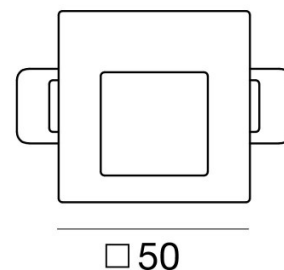

The Light Attack Step LED Recessed light is a single-emission lighting solution that produces a warm white illumination. Featuring an aluminium structure, this sleek wall light boasts a clear glass diffuser providing high visibility and brightness. The use of removable support makes installation easier and simpler.

The asymmetrical optic projects a light beam with perfectly defined contours; the high visibility Step Light marks out paths and walkways. Thanks to the IP65 rating, the Light Attack Step LED Recessed Wall Light is ideal for outdoor environments.

Please Note: The Light Attack Step requires a 350ma driver. The power supply driver is not provided and is to be ordered separately. Please [contact us](#) for more information.

PRODUCT SPECIFICATION

- Light Source:** 1W, 3000K, 145 Lumens
- IP Code:** 65
- Dimming:** Dimmable via Dali dimming systems. Please consult your electrician, additional wiring may be required on-site.
- Dimensions:** Width: 5cm
Height: 5cm
Recess Depth: 4cm