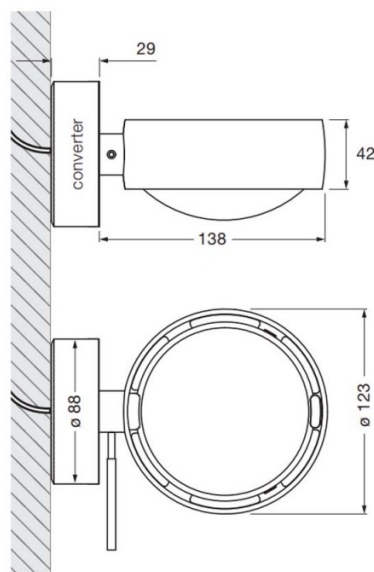

### Occhio Sento Verticale LED Wall Light

The Occhio Sento Verticale LED Wall Light maps a remarkable lighting design on your wall, whether displayed individually or in a cluster. The two lenses on either side of the structure boast a perfectly shaped diffuser that creates characteristic light cones on the wall. The structure can be rotated in order to direct the light emission, allowing you to personalise the lighting effect at any time.

## PRODUCT SPECIFICATION

<b>Light Source:</b>	26W, 2700K/3000K, 1620 Lumens
<b>IP Code:</b>	20
<b>Dimming:</b>	<b>Touchless Control:</b> Integrated dimmer on the product. <b>Occhio Air:</b> Dimmable using trailing edge dimming.
<b>Dimensions:</b>	Head: Ø12.3cm Wall Mount: Ø8.8cm Wall Mount Height: 2.9cm