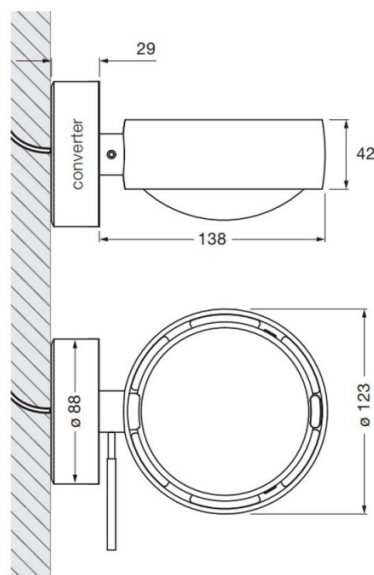

#### Occhio Sento Verticale LED Wall Light

The Occhio Sento Verticale LED Wall Light maps a remarkable lighting design on your wall, whether displayed individually or in a cluster. The two lenses on either side of the structure boast a perfectly shaped diffuser that creates characteristic light cones on the wall. The structure can be rotated in order to direct the light emission, allowing you to personalise the lighting effect at any time.

### PRODUCT SPECIFICATION

<b>Light Source:</b>	26W, 2700K/3000K, 1620 Lumens
<b>IP Code:</b>	20
<b>Dimming:</b>	<b>Touchless Control:</b> Integrated dimmer on the product. <b>Occhio Air:</b> Dimmable using trailing edge dimming.
<b>Dimensions:</b>	Head: Ø12.3cm Wall Mount: Ø8.8cm Wall Mount Height: 2.9cm