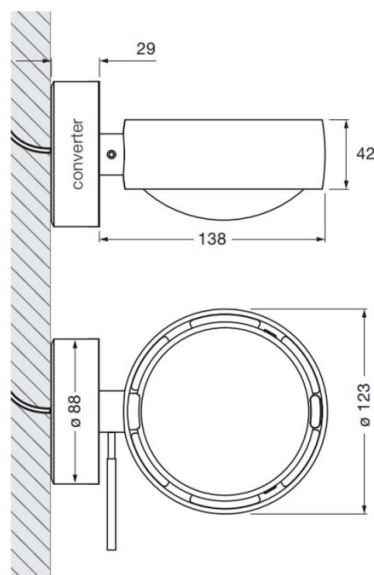

The Occhio Sento Verticale LED Wall Light maps a remarkable lighting design on your wall, whether displayed individually or in a cluster. The two lenses on either side of the structure boast a perfectly shaped diffuser that creates characteristic light cones on the wall. The structure can be rotated in order to direct the light emission, allowing you to personalise the lighting effect at any time.

Light Source:	26W, 2700K/3000K, 1620 Lumens
IP Code:	20
Dimming:	Touchless Control: Integrated dimmer on the product. Occhio Air: Dimmable using trailing edge dimming.
Dimensions:	Head: Ø12.3cm Wall Mount: Ø8.8cm Wall Mount Height: 2.9cm