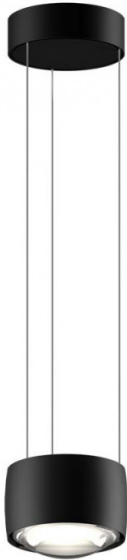

Occhio

# Occhio Sento Sospeso LED Pendant

LA10817

SOURCE: <https://www.davidvillagelighting.co.uk/product/Occhio-Sento-Sospeso-LED-Pendant/10001122>

### Occhio Sento Sospeso LED Pendant

The Sento Sospeso LED Pendant by Occhio provides comfort and ease of use, a suspended light source that offers a sophisticated lighting solution for a range of interiors. This pendant is available with just a downlight, or with both a downlight and uplight; it can be easily personalised to what your environment needs. The Sento Sospeso Pendant appears to float in mid-air at your desired height and can be easily controlled by a simple gesture. You can control the uplight and the downlight separately, either by a gesture using touchless control or via Occhio Air, an optional remote control.

The Occhio Sento Pendant can be displayed individually or grouped together to form a cluster of varying heights. This minimalist lighting solution provides a concentrated downlight and a softer ambient illumination that shines upwards, and is a striking addition to kitchens and dining areas in contemporary homes.