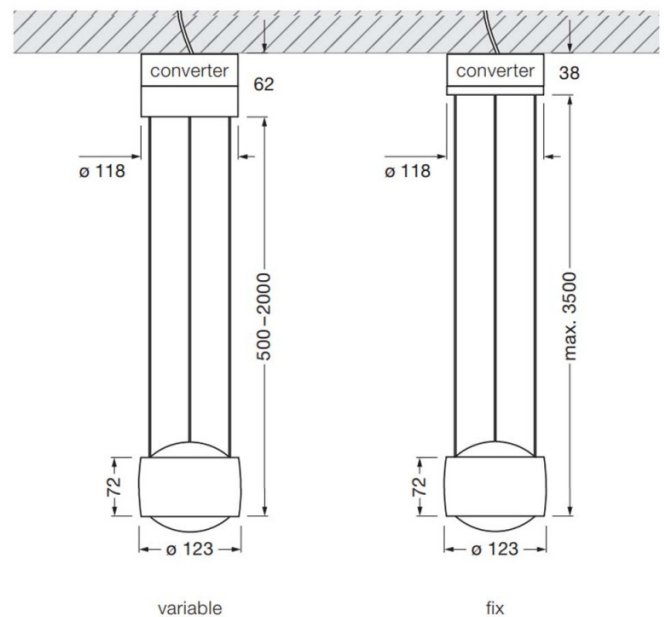

## PRODUCT SPECIFICATION

- Light Source:** 32W, 2700K-3000K, 1940 Lumens
- IP Code:** 20
- Dimming:** **Touchless Control:** Integrated dimmer on the product.  
**Occhio Air:** Dimmable using trailing edge dimming.
- Dimensions:** Head: Ø12.3cm  
Base: Ø11.8m  
Drop Height: 350cm