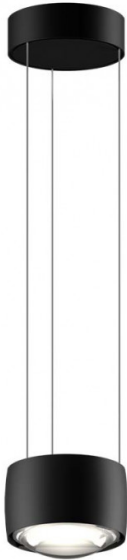

Occhio

Occhio Sento Sospeso LED Pendant

LA10817

SOURCE: <https://www.davidvillagelighting.co.uk/product/Occhio-Sento-Sospeso-LED-Pendant/10001122>

PRODUCT DESCRIPTION

Occhio Sento Sospeso LED Pendant

The Sento Sospeso LED Pendant by Occhio provides comfort and ease of use, a suspended light source that offers a sophisticated lighting solution for a range of interiors. This pendant is available with just a downlight, or with both a downlight and uplight; it can be easily personalised to what your environment needs. The Sento Sospeso Pendant appears to float in mid-air at your desired height and can be easily controlled by a simple gesture. You can control the uplight and the downlight separately, either by a gesture using touchless control or via Occhio Air, an optional remote control.

The Occhio Sento Pendant can be displayed individually or grouped together to form a cluster of varying heights. This minimalist lighting solution provides a concentrated downlight and a softer ambient illumination that shines upwards, and is a striking addition to kitchens and dining areas in contemporary homes.

PRODUCT SPECIFICATION

- Light Source:** 32W, 2700K-3000K, 1940 Lumens
- IP Code:** 20
- Dimming:** **Touchless Control:** Integrated dimmer on the product.
Occhio Air: Dimmable using trailing edge dimming.
- Dimensions:** Head: Ø12.3cm
Base: Ø11.8cm
Drop Height: 350cm