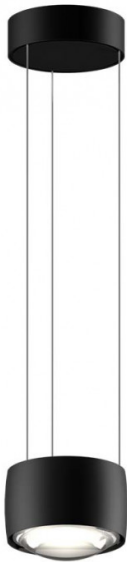

Occhio

Occhio Sento Sospeso LED Pendant

LA10817

SOURCE: <https://www.davidvillagelighting.co.uk/product/Occhio-Sento-Sospeso-LED-Pendant/10001122>

PRODUCT DESCRIPTION

Occhio Sento Sospeso LED Pendant

The Sento Sospeso LED Pendant by Occhio provides comfort and ease of use, a suspended light source that offers a sophisticated lighting solution for a range of interiors. This pendant is available with just a downlight, or with both a downlight and uplight; it can be easily personalised to what your environment needs. The Sento Sospeso Pendant appears to float in mid-air at your desired height and can be easily controlled by a simple gesture. You can control the uplight and the downlight separately, either by a gesture using touchless control or via Occhio Air, an optional remote control.

The Occhio Sento Pendant can be displayed individually or grouped together to form a cluster of varying heights. This minimalist lighting solution provides a concentrated downlight and a softer ambient illumination that shines upwards, and is a striking addition to kitchens and dining areas in contemporary homes.

PRODUCT SPECIFICATION

- Light Source:** 32W, 2700K-3000K, 1940 Lumens
- IP Code:** 20
- Dimming:** **Touchless Control:** Integrated dimmer on the product.
Occhio Air: Dimmable using trailing edge dimming.
- Dimensions:** Head: Ø12.3cm
Base: Ø11.8m
Drop Height: 350cm