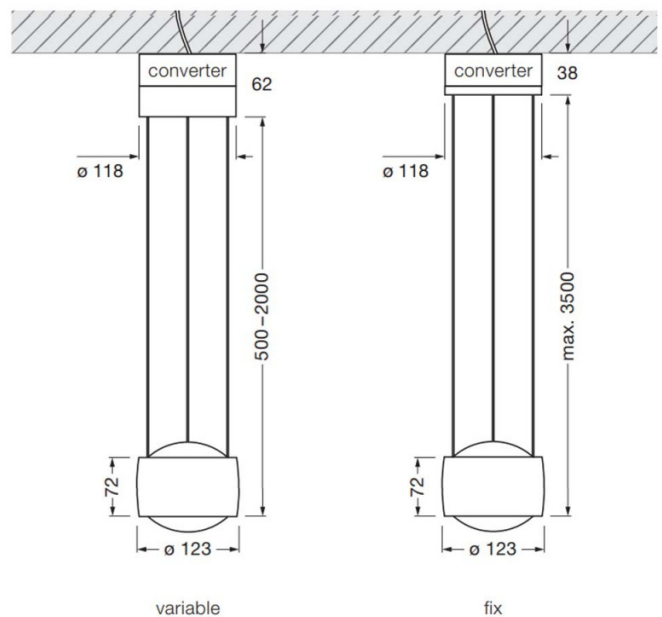

PRODUCT SPECIFICATION

- Light Source:** 32W, 2700K-3000K, 1940 Lumens
- IP Code:** 20
- Dimming:** **Touchless Control:** Integrated dimmer on the product.
Occhio Air: Dimmable using trailing edge dimming.
- Dimensions:** Head: Ø12.3cm
Base: Ø11.8cm
Drop Height: 350cm