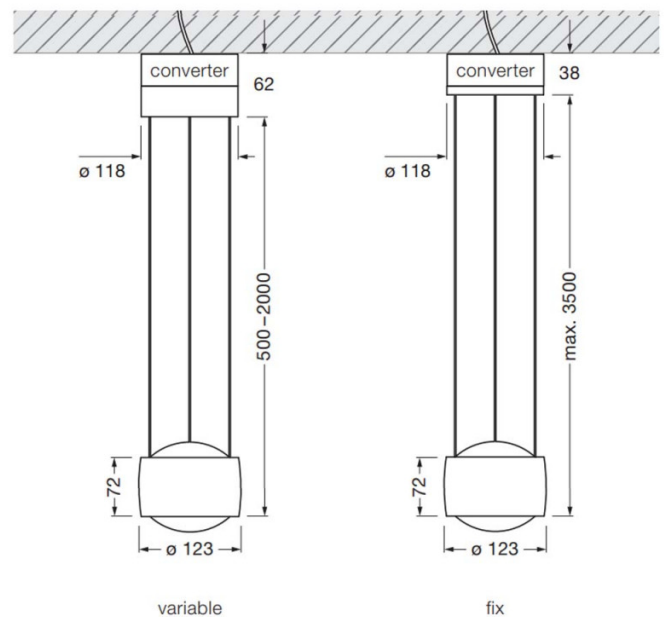

PRODUCT SPECIFICATION

- Light Source:** 32W, 2700K-3000K, 1940 Lumens
- IP Code:** 20
- Dimming:** **Touchless Control:** Integrated dimmer on the product.
Occhio Air: Dimmable using trailing edge dimming.
- Dimensions:** Head: Ø12.3cm
Base: Ø11.8m
Drop Height: 350cm