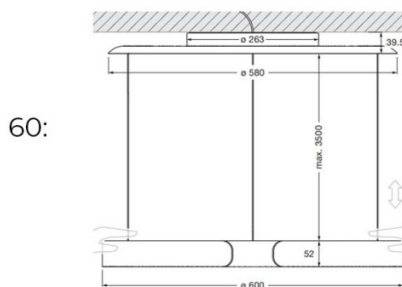

When it comes to the height of the Sospeso Move the suspension length can be adjusted between 50cm and 200cm, and the cables seamlessly disappear into the canopy as if by magic. The circular head of this suspension light features double-sided light emission and boasts a diameter of 60cm. There is a choice of two lighting effects; you can decide between the wide illumination for use over tables or focal points, or the narrow illumination for freely suspended luminaire lighting. Both options provide a concentrated downlight and a softer ambient lighting that shines upwards.

PRODUCT SPECIFICATION

Light Source: 60W, 2700–4000K, 3330 Lumens

IP Code: 20

Dimming: Integrated dimmer on the product.

Dimensions: 40:

Head: Ø40cm

Suspension Length: 50cm - 200cm
ceiling canopy Ø38cm

60:

Head: Ø60cm

Suspension Length: 50cm - 200cm
ceiling canopy Ø58cm

For all sales and technical enquiries, please contact:

+44 (0)114 263 4266

info@davidvillagelighting.co.uk

www.davidvillagelighting.co.uk