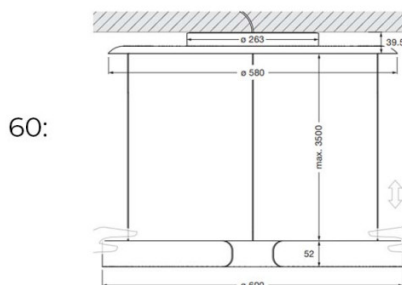

When it comes to the height of the Sospeso Move the suspension length can be adjusted between 50cm and 200cm, and the cables seamlessly disappear into the canopy as if by magic. The circular head of this suspension light features double-sided light emission and boasts a diameter of 60cm. There is a choice of two lighting effects; you can decide between the wide illumination for use over tables or focal points, or the narrow illumination for freely suspended luminaire lighting. Both options provide a concentrated downlight and a softer ambient lighting that shines upwards.

PRODUCT SPECIFICATION

Light Source: 60W, 2700–4000K, 3330 Lumens

IP Code: 20

Dimming: Integrated dimmer on the product.

Dimensions: 40:

Head: Ø40cm

Suspension Length: 50cm - 200cm
ceiling canopy Ø38cm

60:

Head: Ø60cm

Suspension Length: 50cm - 200cm
ceiling canopy Ø58cm

For all sales and technical enquiries, please contact:

+44 (0)114 263 4266

info@davidvillagelighting.co.uk

www.davidvillagelighting.co.uk