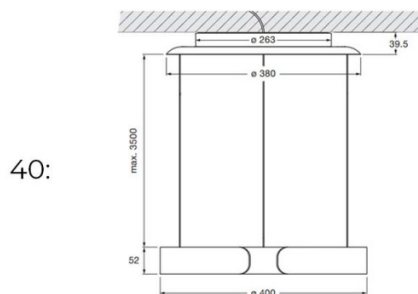

When it comes to the height of the Sospeso Move the suspension length can be adjusted between 50cm and 200cm, and the cables seamlessly disappear into the canopy as if by magic. The circular head of this suspension light features double-sided light emission and boasts a diameter of 60cm. There is a choice of two lighting effects; you can decide between the wide illumination for use over tables or focal points, or the narrow illumination for freely suspended luminaire lighting. Both options provide a concentrated downlight and a softer ambient lighting that shines upwards.

PRODUCT SPECIFICATION

Light Source: 60W, 2700–4000K, 3330 Lumens

IP Code: 20

Dimming: Integrated dimmer on the product.

Dimensions: 40:

Head: Ø40cm

Suspension Length: 50cm - 200cm
ceiling canopy Ø38cm

60:

Head: Ø60cm

Suspension Length: 50cm - 200cm
ceiling canopy Ø58cm

For all sales and technical enquiries, please contact:

+44 (0)114 263 4266

info@davidvillagelighting.co.uk

www.davidvillagelighting.co.uk