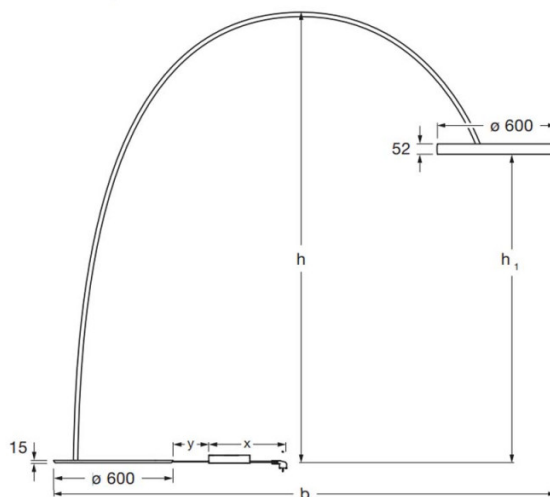

Occhio

Occhio Mito Largo LED Floor Lamp

LA10816

SOURCE: <https://www.davidvillagelighting.co.uk/product/Occhio-Mito-Largo-LED-Floor-Lamp/10001120>

PRODUCT DESCRIPTION

Occhio Mito Largo LED Floor Lamp

The Occhio Mito Largo LED Floor Lamp offers an innovative lighting solution that encourages user interaction and can adapt to an array of interiors. The structure features a circular head which is fitted with integrated LEDs and can provide a relaxing downlight over your space.

With Mito Largo, you can easily modify the lighting output in a variety of ways with a simple gesture: adjust the colour temperature (adjustable from 2700K to 4000K), dim the illumination and even alter the direction of the light. All of this can be done by the movement of your hand. This high-tech floor lamp by Occhio is crafted from steel and can be utilised in a variety of contemporary interiors, thanks to the height-adjustable arched structure Mito provides a stunning lighting solution for over focal points in your room such as dining tables and coffee tables.

PRODUCT SPECIFICATION

- Light Source:** 60W, 2700-4000k, 3330 Lumens
- IP Code:** 20
- Dimming:** Integrated dimmer on the product.
- Dimensions:** Head: Ø60cm
Base: Ø60cm
Height: 210cm - 240cm
Width: 265cm

h 2400 / h₁ = 1600 / b = 2540 *
h 2250 / h₁ = 1450 / b = 2655 *
h 2100 / h₁ = 1300 / b = 2780 *

dimensions in mm

For all sales and technical enquiries, please contact:

+44 (0)114 263 4266

info@davidvillagelighting.co.uk