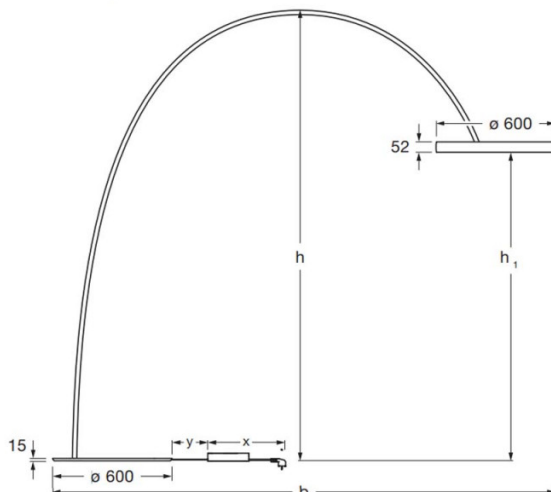

## PRODUCT SPECIFICATION

- Light Source:** 60W, 2700-4000k, 3330 Lumens
- IP Code:** 20
- Dimming:** Integrated dimmer on the product.
- Dimensions:** Head: Ø60cm  
Base: Ø60cm  
Height: 210cm - 240cm  
Width: 265cm

h 2400 / h<sub>1</sub> = 1600 / b = 2540 \*  
h 2250 / h<sub>1</sub> = 1450 / b = 2655 \*  
h 2100 / h<sub>1</sub> = 1300 / b = 2780 \*  
dimensions in mm

For all sales and technical enquiries, please contact: