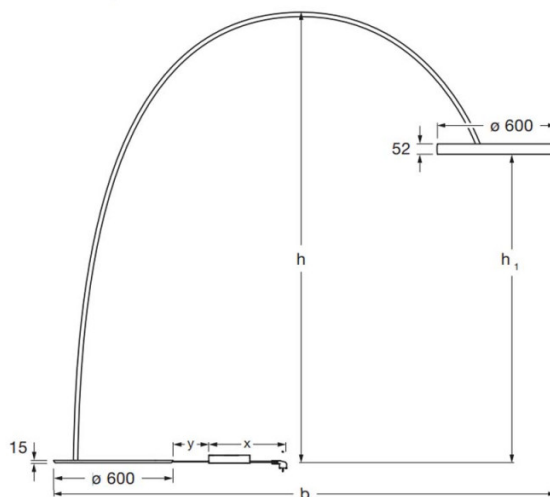

## PRODUCT SPECIFICATION

- Light Source:** 60W, 2700-4000k, 3330 Lumens
- IP Code:** 20
- Dimming:** Integrated dimmer on the product.
- Dimensions:** Head: Ø60cm  
Base: Ø60cm  
Height: 210cm - 240cm  
Width: 265cm

h 2400 / h<sub>1</sub> = 1600 / b = 2540 \*  
h 2250 / h<sub>1</sub> = 1450 / b = 2655 \*  
h 2100 / h<sub>1</sub> = 1300 / b = 2780 \*

dimensions in mm

For all sales and technical enquiries, please contact: