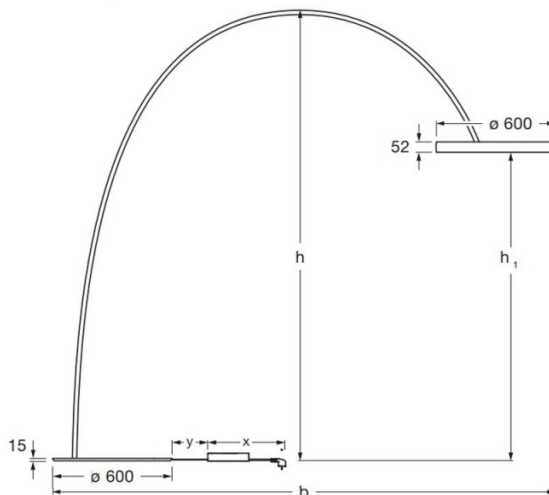

For all sales and technical enquiries, please contact:

+44 (0)114 263 4266

info@davidvillagelighting.co.uk

www.davidvillagelighting.co.uk