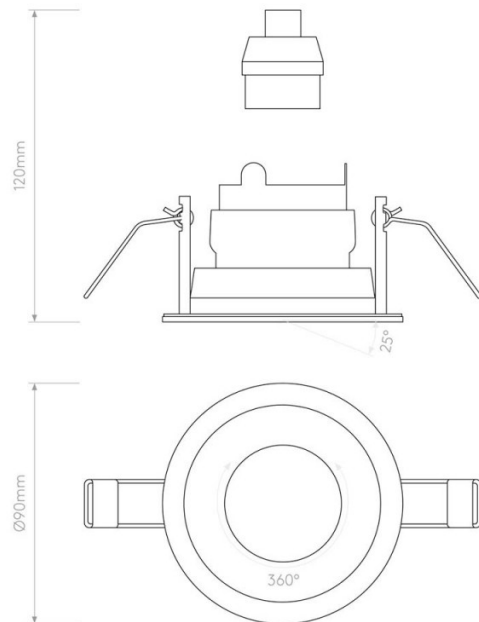

### Astro Pinhole Adjustable Round Recessed Light

The Astro Pinhole Slimline Adjustable Recessed Light looks great in modern interior spaces and was designed for recessed ceiling mounting. The use of special glass means this downlight is incredibly shallow, a deeply recessed lamp that minimises glare for visual comfort. The Pinhole Recessed Light is suitable for use with LED bulbs and when paired with a dimmable bulb can be dimmed. The Pinhole can be adjusted, providing a 25° tilt and 360° rotation and allowing you to direct the light source in whichever direction you require.

The Astro Pinhole Round Adjustable Light in Matt White is a minimalist contemporary design made from mild steel. The Pinhole is also fire-rated, ensuring that it meets the highest safety standards.

**The Astro Pinhole requires a cut-out diameter of 7cm and a recess depth of 15cm.**

## PRODUCT SPECIFICATION

**Light Source:** 1 x Max 6W LED GU10 Dimmable (excluded)

**IP Code:** 20

**Dimming:** Dimmable via mains phase dimming.

**Dimensions:** Ø9cm  
Cut Out Hole: Ø8.3cm  
Recess Depth: 15cm