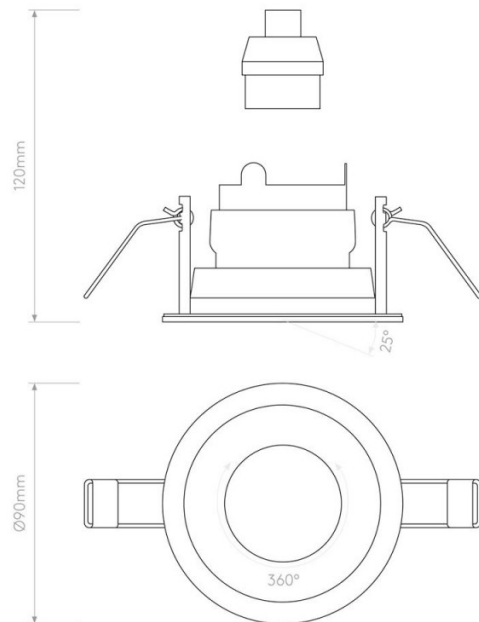

Astro Pinhole Adjustable Round Recessed Light

The Astro Pinhole Slimline Adjustable Recessed Light looks great in modern interior spaces and was designed for recessed ceiling mounting. The use of special glass means this downlight is incredibly shallow, a deeply recessed lamp that minimises glare for visual comfort. The Pinhole Recessed Light is suitable for use with LED bulbs and when paired with a dimmable bulb can be dimmed. The Pinhole can be adjusted, providing a 25° tilt and 360° rotation and allowing you to direct the light source in whichever direction you require.

The Astro Pinhole Round Adjustable Light in Matt White is a minimalist contemporary design made from mild steel. The Pinhole is also fire-rated, ensuring that it meets the highest safety standards.

The Astro Pinhole requires a cut-out diameter of 7cm and a recess depth of 15cm.

Please Note: The Astro Pinhole is fire-rated.

PRODUCT SPECIFICATION

Light Source: 1 x Max 6W LED GU10 Dimmable (excluded)

IP Code: 20

Dimming: Dimmable via mains phase dimming.

Dimensions: Ø9cm
Cut Out Hole: Ø8.3cm
Recess Depth: 15cm