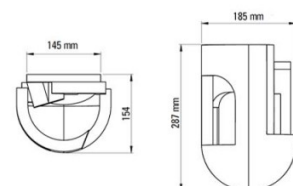

PRODUCT SPECIFICATION

Light Source: 3.7W, 2700K, 250 Lumens

IP Code: 64

Dimming: Dimmable via Triac dimming.

Dimensions: Story 1:
Width: 18.7cm
Height: 28.7cm
Depth: 16.5cm

Story 2:
Width: 20.5cm
Height: 29.7cm
Depth: 13.7cm

Story 3:
Width: 18.5cm
Height: 28.7cm
Depth: 15.4cm

Soul Story 1:

Soul Story 2:

Soul Story 3:

For all sales and technical enquiries, please contact:

+44 (0)114 263 4266

info@davidvillagelighting.co.uk

www.davidvillagelighting.co.uk