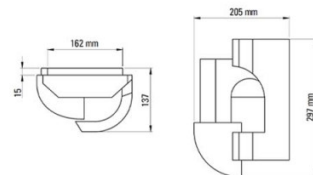

PRODUCT SPECIFICATION

Light Source: 3.7W, 2700K, 250 Lumens

IP Code: 64

Dimming: Dimmable via Triac dimming.

Dimensions: Story 1:
Width: 18.7cm
Height: 28.7cm
Depth: 16.5cm

Story 2:
Width: 20.5cm
Height: 29.7cm
Depth: 13.7cm

Story 3:
Width: 18.5cm
Height: 28.7cm
Depth: 15.4cm

Soul Story 1:

Soul Story 2:

Soul Story 3:

For all sales and technical enquiries, please contact:

+44 (0)114 263 4266

info@davidvillagelighting.co.uk

www.davidvillagelighting.co.uk