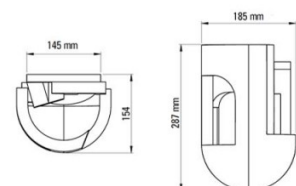

PRODUCT SPECIFICATION

Light Source: 3.7W, 2700K, 250 Lumens

IP Code: 64

Dimming: Dimmable via Triac dimming.

Dimensions: Story 1:
Width: 18.7cm
Height: 28.7cm
Depth: 16.5cm

Story 2:
Width: 20.5cm
Height: 29.7cm
Depth: 13.7cm

Story 3:
Width: 18.5cm
Height: 28.7cm
Depth: 15.4cm

Soul Story 1:

Soul Story 2:

Soul Story 3:

For all sales and technical enquiries, please contact:

+44 (0)114 263 4266

info@davidvillagelighting.co.uk

www.davidvillagelighting.co.uk