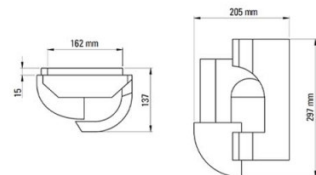

PRODUCT SPECIFICATION

Light Source: 3.7W, 2700K, 250 Lumens

IP Code: 64

Dimming: Dimmable via Triac dimming.

Dimensions: Story 1:
Width: 18.7cm
Height: 28.7cm
Depth: 16.5cm

Story 2:
Width: 20.5cm
Height: 29.7cm
Depth: 13.7cm

Story 3:
Width: 18.5cm
Height: 28.7cm
Depth: 15.4cm

Soul Story 1:

Soul Story 2:

Soul Story 3:

For all sales and technical enquiries, please contact:

+44 (0)114 263 4266

info@davidvillagelighting.co.uk

www.davidvillagelighting.co.uk