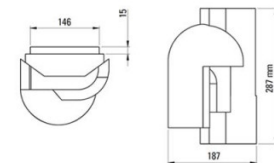

PRODUCT SPECIFICATION

Light Source: 3.7W, 2700K, 250 Lumens

IP Code: 64

Dimming: Dimmable via Triac dimming.

Dimensions: Story 1:
Width: 18.7cm
Height: 28.7cm
Depth: 16.5cm

Story 2:
Width: 20.5cm
Height: 29.7cm
Depth: 13.7cm

Story 3:
Width: 18.5cm
Height: 28.7cm
Depth: 15.4cm

Soul Story 1:

Soul Story 2:

Soul Story 3:

For all sales and technical enquiries, please contact:

+44 (0)114 263 4266

info@davidvillagelighting.co.uk

www.davidvillagelighting.co.uk