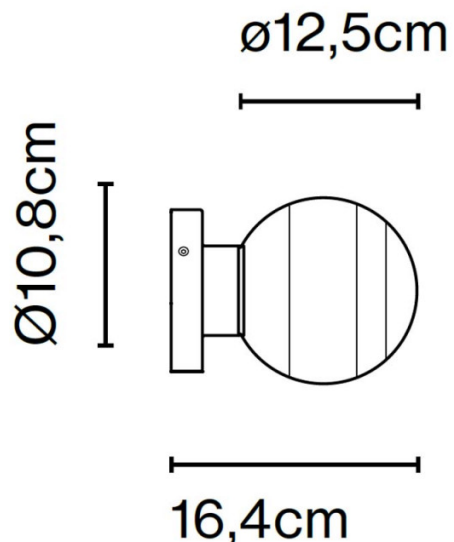

PRODUCT SPECIFICATION

Light Source: 5.68W, 2700K, 645 Lumens

IP Code: 20

Dimming: Dimmable via Triac dimming.

Dimensions: Diffuser: Ø12.5cm
Depth: 16.4cm
Base: Ø10.8cm

For all sales and technical enquiries, please contact: