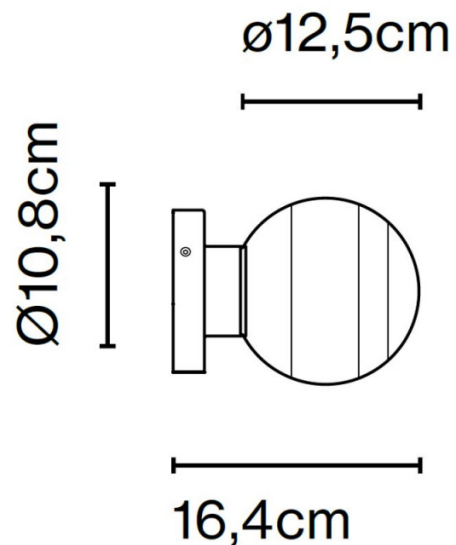

PRODUCT SPECIFICATION

Light Source: 5.68W, 2700K, 645 Lumens

IP Code: 20

Dimming: Dimmable via Triac dimming.

Dimensions: Diffuser: Ø12.5cm
Depth: 16.4cm
Base: Ø10.8cm

For all sales and technical enquiries, please contact: