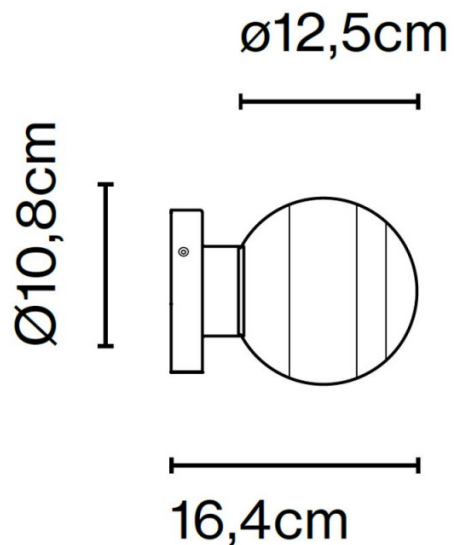

PRODUCT SPECIFICATION

Light Source: 5.68W, 2700K, 645 Lumens

IP Code: 20

Dimming: Dimmable via Triac dimming.

Dimensions: Diffuser: Ø12.5cm
Depth: 16.4cm
Base: Ø10.8cm

For all sales and technical enquiries, please contact: