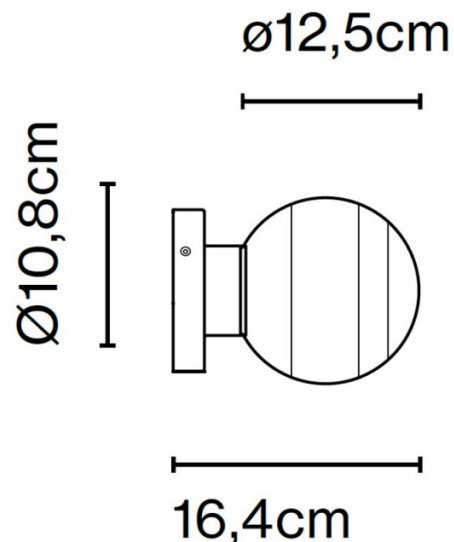

PRODUCT SPECIFICATION

Light Source: 5.68W, 2700K, 645 Lumens

IP Code: 20

Dimming: Dimmable via Triac dimming.

Dimensions: Diffuser: Ø12.5cm

Depth: 16.4cm

Base: Ø10.8cm

For all sales and technical enquiries, please contact: