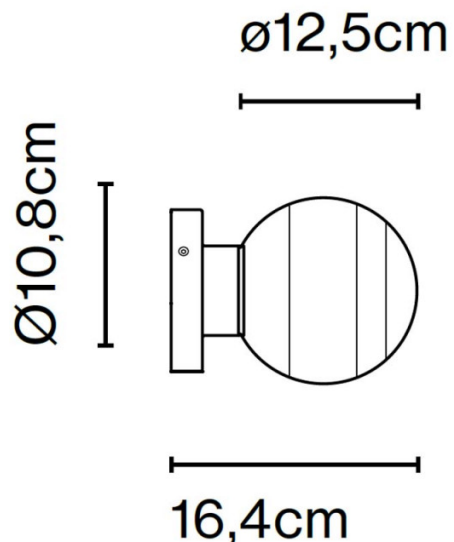

PRODUCT SPECIFICATION

Light Source: 5.68W, 2700K, 645 Lumens

IP Code: 20

Dimming: Dimmable via Triac dimming.

Dimensions: Diffuser: Ø12.5cm

Depth: 16.4cm

Base: Ø10.8cm

For all sales and technical enquiries, please contact: