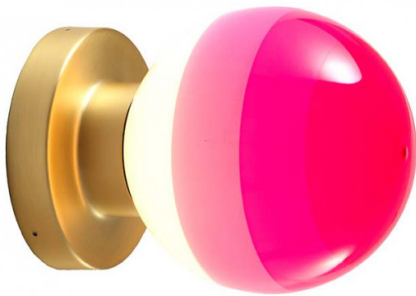

marset

LA5518/CW

Marset Dipping Light LED Ceiling / Wall Light

SOURCE: <https://www.davidvillagelighting.co.uk/product/Marset-Dipping-Light-LED-Ceiling-Wall-Light/10001112>

PRODUCT DESCRIPTION

Designer: Jordi Canudas

Marset Dipping Light LED Ceiling / Wall Light

The Marset Dipping Light aims to fascinate its audience, the ceiling/wall lamp boasts a spherical diffuser that is available in five vibrant finishes. Designed by Jordi Canudas, this lighting solution was the result of his experimentations with paint. Canudas dipped a lit bulb in to paint several times to see the effects and possibilities, what resulted was a beautiful gradient pattern that features multiple layers of paint, trapping the light, and softening its intensity. The paint becomes a screen, colouring the light and giving the glass sphere a texture. Due to the creation process, each Marset Dipping Light is completely unique.

The Marset Dipping Light Ceiling/Wall projects the LED light source across your space, diffusing it through the glass and resulting in a tranquil ambience that is perfect for areas that focus on relaxation. For this reason, this ceiling/wall light is a perfect addition to living areas, bedrooms, bars, restaurants and hotels. This version of the Marset Dipping Light can work as a wall light or a ceiling light, depending on where it is placed. Not only can you choose the finish of your diffuser, but you can also choose between two different finishes for the base – gold and graphite, providing you with optimal personalisation.

PRODUCT SPECIFICATION

Light Source: 5.68W, 2700K, 645 Lumens

IP Code: 20

Dimming: Dimmable via Triac dimming.

Dimensions: Diffuser: Ø12.5cm
Depth: 16.4cm
Base: Ø10.8cm

For all sales and technical enquiries, please contact: