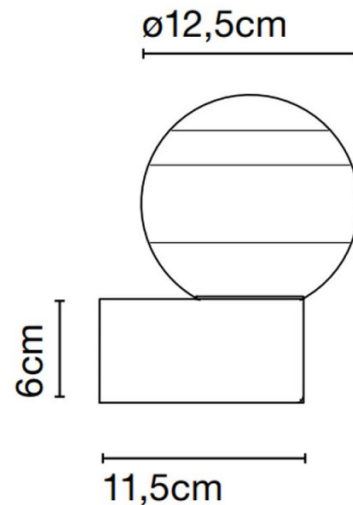

PRODUCT SPECIFICATION

Light Source: 5.68W, 2700K, 645 Lumens

IP Code: 20

Dimming: Dimmable via Triac dimming.

Dimensions: Diffuser: Ø12.5cm
Depth: 11.5cm
Base Height: 6cm

For all sales and technical enquiries, please contact: