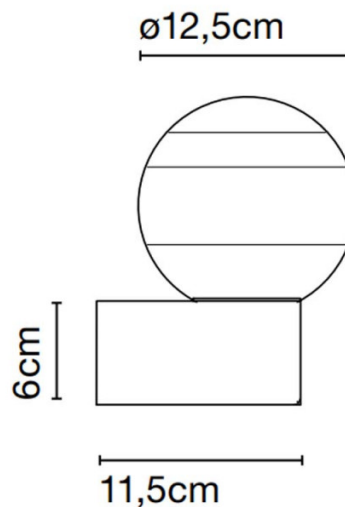

PRODUCT SPECIFICATION

Light Source: 5.68W, 2700K, 645 Lumens

IP Code: 20

Dimming: Dimmable via Triac dimming.

Dimensions: Diffuser: Ø12.5cm
Depth: 11.5cm
Base Height: 6cm

For all sales and technical enquiries, please contact: