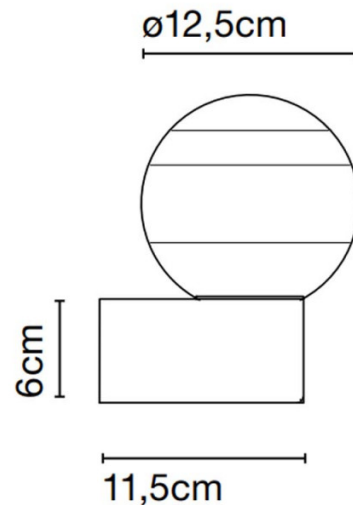

PRODUCT SPECIFICATION

Light Source: 5.68W, 2700K, 645 Lumens

IP Code: 20

Dimming: Dimmable via Triac dimming.

Dimensions: Diffuser: Ø12.5cm
Depth: 11.5cm
Base Height: 6cm