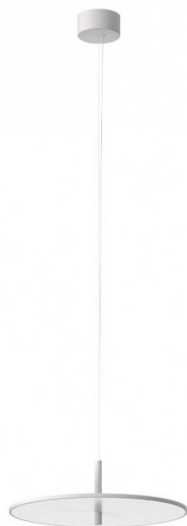

FLOS

Flos My Disc LED Pendant

LA10809

SOURCE: <https://www.davidvillagelighting.co.uk/product/Flos-My-Disc-LED-Pendant/10001109>

PRODUCT DESCRIPTION

Designer: Michael Anastassiades

Flos My Disc LED Pendant

The Flos My Disc LED Pendant is a minimalist contemporary lighting solution that can be used in residential homes and commercial spaces. Designed by Michael Anastassiades, My Disc consists of a slim horizontal disk that is suspended from a narrow wire, the design combines geometric shapes and the LED light source that is fitted into the disc emits a directed downlight. Flos My Disc is a sophisticated and elegant pendant light that combines beauty and high-end technology. This light offers various dimming options, allowing you to adjust the brightness from 10-100% and easily personalise the ambience.

This simple pendant by Flos can be displayed individually or grouped together, it is a beautiful addition to kitchens, dining spaces, offices or even contemporary living areas. In commercial spaces, My Disc adds a unique touch to cashier desks in shops, communal working spaces, restaurants, bars or hotel lobbies.

PRODUCT SPECIFICATION

Light Source:	42W, 2700K, 2194 Lumens
IP Code:	20
Dimming:	Dimmable via 1-10V/Dali/Push to make dimming systems. Please consult your electrician, additional wiring may be required.
Dimensions:	Ø60cm Shade Height: 21.8cm Drop Height: 300cm Ceiling Rose: Ø15.2cm Ceiling Rose Depth: 7.3cm