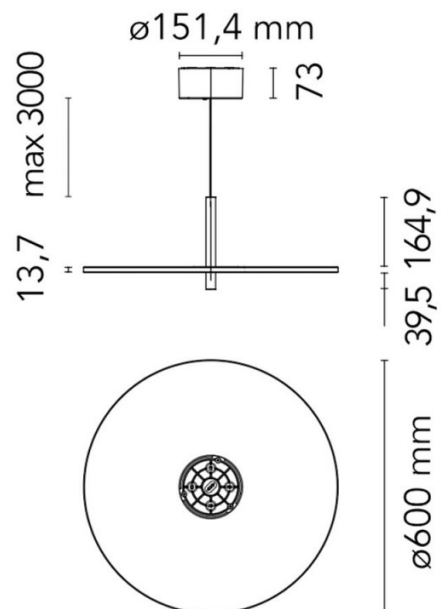

FLOS

Flos My Disc LED Pendant

LA10809

SOURCE: <https://www.davidvillagelighting.co.uk/product/Flos-My-Disc-LED-Pendant/10001109>

PRODUCT DESCRIPTION

Designer: Michael Anastassiades

Flos My Disc LED Pendant

The Flos My Disc LED Pendant is a minimalist contemporary lighting solution that can be used in residential homes and commercial spaces. Designed by Michael Anastassiades, My Disc consists of a slim horizontal disk that is suspended from a narrow wire, the design combines geometric shapes and the LED light source that is fitted into the disc emits a directed downlight. Flos My Disc is a sophisticated and elegant pendant light that combines beauty and high-end technology. This light offers various dimming options, allowing you to adjust the brightness from 10-100% and easily personalise the ambience.

PRODUCT SPECIFICATION

Light Source:	42W, 2700K, 2194 Lumens
IP Code:	20
Dimming:	Dimmable via 1-10V/Dali/Push to make dimming systems. Please consult your electrician, additional wiring may be required.
Dimensions:	Ø60cm Shade Height: 21.8cm Drop Height: 300cm Ceiling Rose: Ø15.2cm Ceiling Rose Depth: 7.3cm