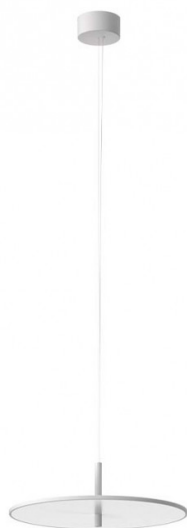

FLOS

Flos My Disc LED Pendant

LA10809

SOURCE: <https://www.davidvillagelighting.co.uk/product/Flos-My-Disc-LED-Pendant/10001109>

PRODUCT DESCRIPTION

Designer: Michael Anastassiades

Flos My Disc LED Pendant

The Flos My Disc LED Pendant is a minimalist contemporary lighting solution that can be used in residential homes and commercial spaces. Designed by Michael Anastassiades, My Disc consists of a slim horizontal disk that is suspended from a narrow wire, the design combines geometric shapes and the LED light source that is fitted into the disc emits a directed downlight. Flos My Disc is a sophisticated and elegant pendant light that combines beauty and high-end technology. This light offers various dimming options, allowing you to adjust the brightness from 10-100% and easily personalise the ambience.

This simple pendant by Flos can be displayed individually or grouped together, it is a beautiful addition to kitchens, dining spaces, offices or even contemporary living areas. In commercial spaces, My Disc adds a unique touch to cashier desks in shops, communal working spaces, restaurants, bars or hotel lobbies.

PRODUCT SPECIFICATION

Light Source:	42W, 2700K, 2194 Lumens
IP Code:	20
Dimming:	Dimmable via 1-10V/Dali/Push to make dimming systems. Please consult your electrician, additional wiring may be required.
Dimensions:	Ø60cm Shade Height: 21.8cm Drop Height: 300cm Ceiling Rose: Ø15.2cm Ceiling Rose Depth: 7.3cm