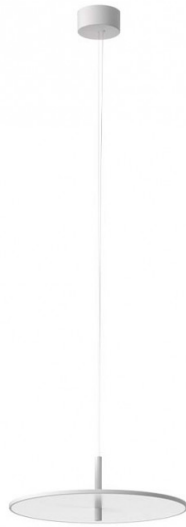

FLOS

Flos My Disc LED Pendant

LA10809

SOURCE: <https://www.davidvillagelighting.co.uk/product/Flos-My-Disc-LED-Pendant/10001109>

PRODUCT DESCRIPTION

Designer: Michael Anastassiades

Flos My Disc LED Pendant

The Flos My Disc LED Pendant is a minimalist contemporary lighting solution that can be used in residential homes and commercial spaces. Designed by Michael Anastassiades, My Disc consists of a slim horizontal disk that is suspended from a narrow wire, the design combines geometric shapes and the LED light source that is fitted into the disc emits a directed downlight. Flos My Disc is a sophisticated and elegant pendant light that combines beauty and high-end technology. This light offers various dimming options, allowing you to adjust the brightness from 10-100% and easily personalise the ambience.

This simple pendant by Flos can be displayed individually or grouped together, it is a beautiful addition to kitchens, dining spaces, offices or even contemporary living areas. In commercial spaces, My Disc adds a unique touch to cashier desks in shops, communal working spaces, restaurants, bars or hotel lobbies.

PRODUCT SPECIFICATION

Light Source:	42W, 2700K, 2194 Lumens
IP Code:	20
Dimming:	Dimmable via 1-10V/Dali/Push to make dimming systems. Please consult your electrician, additional wiring may be required.
Dimensions:	Ø60cm Shade Height: 21.8cm Drop Height: 300cm Ceiling Rose: Ø15.2cm Ceiling Rose Depth: 7.3cm