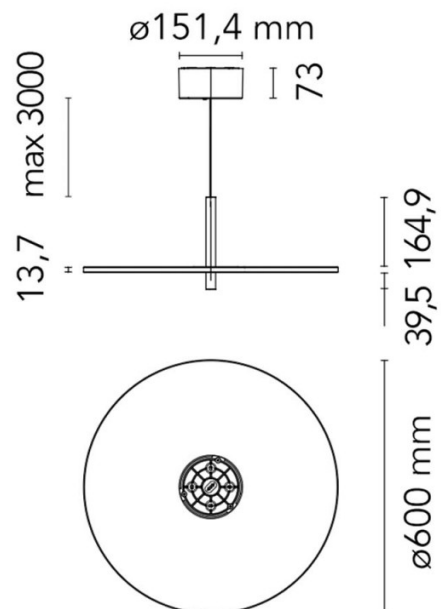

## PRODUCT SPECIFICATION

<b>Light Source:</b>	42W, 2700K, 2194 Lumens
<b>IP Code:</b>	20
<b>Dimming:</b>	Dimmable via 1-10V/Dali/Push to make dimming systems. Please consult your electrician, additional wiring may be required.
<b>Dimensions:</b>	<p>Ø60cm</p> <p>Shade Height: 21.8cm</p> <p>Drop Height: 300cm</p> <p>Ceiling Rose: Ø15.2cm</p> <p>Ceiling Rose Depth: 7.3cm</p>