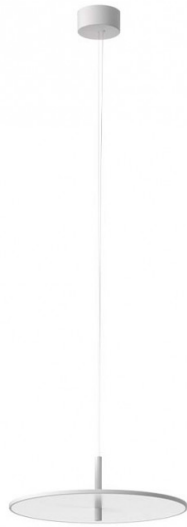

# Flos My Disc LED Pendant

LA10809

SOURCE: <https://www.davidvillagelighting.co.uk/product/Flos-My-Disc-LED-Pendant/10001109>

## PRODUCT DESCRIPTION

**Designer:** Michael Anastassiades

### Flos My Disc LED Pendant

The Flos My Disc LED Pendant is a minimalist contemporary lighting solution that can be used in residential homes and commercial spaces. Designed by Michael Anastassiades, My Disc consists of a slim horizontal disk that is suspended from a narrow wire, the design combines geometric shapes and the LED light source that is fitted into the disc emits a directed downlight. Flos My Disc is a sophisticated and elegant pendant light that combines beauty and high-end technology. This light offers various dimming options, allowing you to adjust the brightness from 10-100% and easily personalise the ambience.

This simple pendant by Flos can be displayed individually or grouped together, it is a beautiful addition to kitchens, dining spaces, offices or even contemporary living areas. In commercial spaces, My Disc adds a unique touch to cashier desks in shops, communal working spaces, restaurants, bars or hotel lobbies.