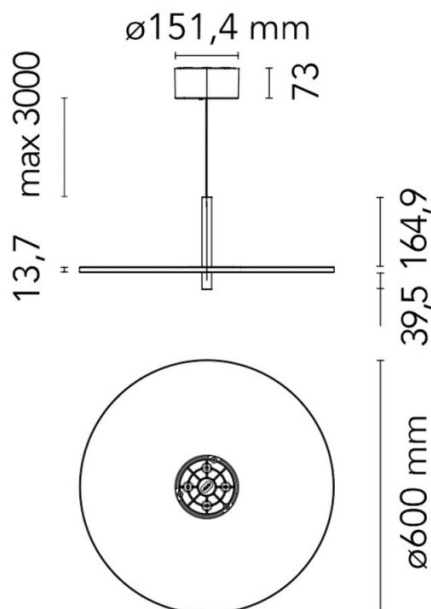

FLOS

Flos My Disc LED Pendant

LA10809

SOURCE: <https://www.davidvillagelighting.co.uk/product/Flos-My-Disc-LED-Pendant/10001109>

PRODUCT DESCRIPTION

Designer: Michael Anastassiades

Flos My Disc LED Pendant

The Flos My Disc LED Pendant is a minimalist contemporary lighting solution that can be used in residential homes and commercial spaces. Designed by Michael Anastassiades, My Disc consists of a slim horizontal disk that is suspended from a narrow wire, the design combines geometric shapes and the LED light source that is fitted into the disc emits a directed downlight. Flos My Disc is a sophisticated and elegant pendant light that combines beauty and high-end technology. This light offers various dimming options, allowing you to adjust the brightness from 10-100% and easily personalise the ambience.

PRODUCT SPECIFICATION

Light Source:	42W, 2700K, 2194 Lumens
IP Code:	20
Dimming:	Dimmable via 1-10V/Dali/Push to make dimming systems. Please consult your electrician, additional wiring may be required.
Dimensions:	Ø60cm Shade Height: 21.8cm Drop Height: 300cm Ceiling Rose: Ø15.2cm Ceiling Rose Depth: 7.3cm