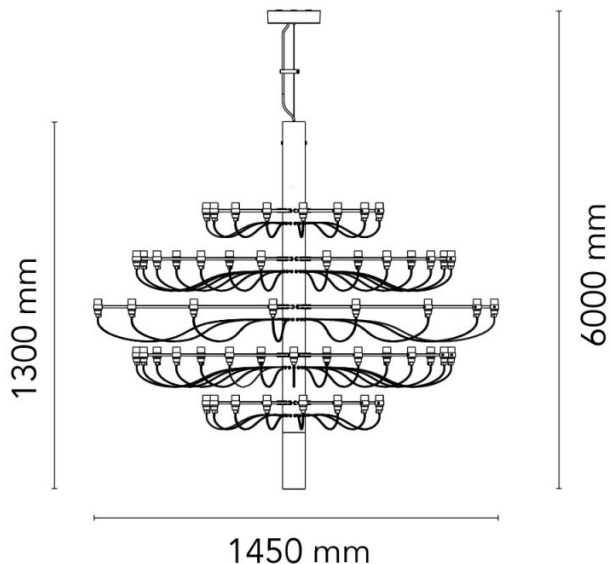

Each of the 75 arms of the 2097/75 holds its own lamp, you can choose between frosted or clear lamps. 80 lamps are provided and included in the price to give you 5 spares.

PRODUCT SPECIFICATION

**Light Source:** Clear Lamps: 75 x Max 3W E14 LED (included) or Frosted Lamps: 75 x Max 3W E14 LED (included)  
(80 clear or frosted lamps are included by Flos)

**IP Code:** 20

**Dimming:** Dimmable via mains phase dimming.

**Dimensions:** Shade Height: 130cm  
Width: 145cm  
Maximum Drop Height: 470cm

**For all sales and technical enquiries, please contact:**

+44 (0)114 263 4266