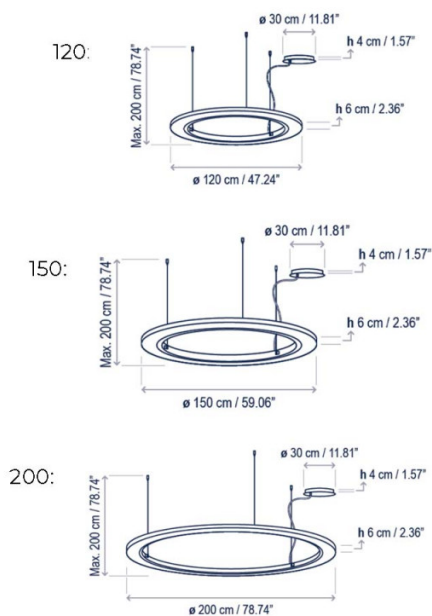

PRODUCT SPECIFICATION

Light Source: 120: 49W, 2700K, 2160 Lumens
150: 66W, 2700K, 2910 Lumens
200: 93W, 2700K, 4100 Lumens

IP Code: 20

Dimming: Dimmable via 1-10v dimming systems. Please consult your electrician, additional wiring may be required on site.

Dimensions: 120:
Ø120cm
Shade Depth: 6cm
Maximum Drop Height: 200cm

150:
Ø150cm
Shade Depth: 6cm
Maximum Drop Height: 200cm

200:
Ø200cm
Shade Depth: 6cm
Maximum Drop Height: 200cm

For all sales and technical enquiries, please contact: