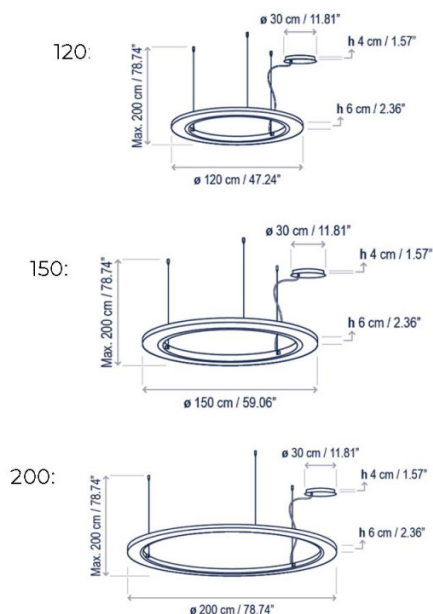

PRODUCT SPECIFICATION

Light Source:
120: 49W, 2700K, 2160 Lumens
150: 66W, 2700K, 2910 Lumens
200: 93W, 2700K, 4100 Lumens

IP Code: 20

Dimming: Dimmable via 1-10v dimming systems. Please consult your electrician, additional wiring may be required on site.

Dimensions: 120:
 Ø120cm
 Shade Depth: 6cm
 Maximum Drop Height: 200cm

150:
 Ø150cm
 Shade Depth: 6cm
 Maximum Drop Height: 200cm

200:
 Ø200cm
 Shade Depth: 6cm
 Maximum Drop Height: 200cm

For all sales and technical enquiries, please contact: