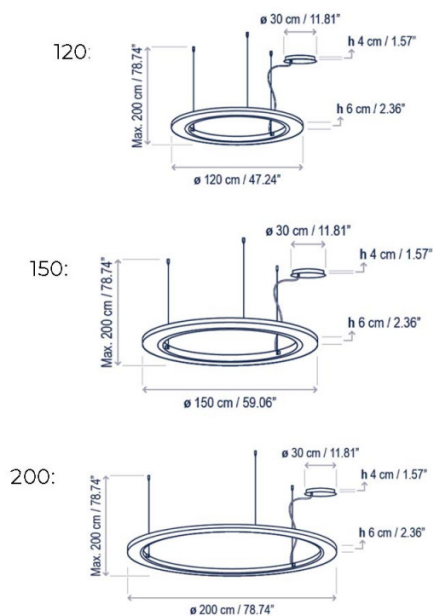

## PRODUCT SPECIFICATION

**Light Source:** 120: 49W, 2700K, 2160 Lumens  
150: 66W, 2700K, 2910 Lumens  
200: 93W, 2700K, 4100 Lumens

**IP Code:** 20

**Dimming:** Dimmable via 1-10v dimming systems. Please consult your electrician, additional wiring may be required on site.

**Dimensions: 120:**  
Ø120cm  
Shade Depth: 6cm  
Maximum Drop Height: 200cm

**150:**  
Ø150cm  
Shade Depth: 6cm  
Maximum Drop Height: 200cm

**200:**  
Ø200cm  
Shade Depth: 6cm  
Maximum Drop Height: 200cm