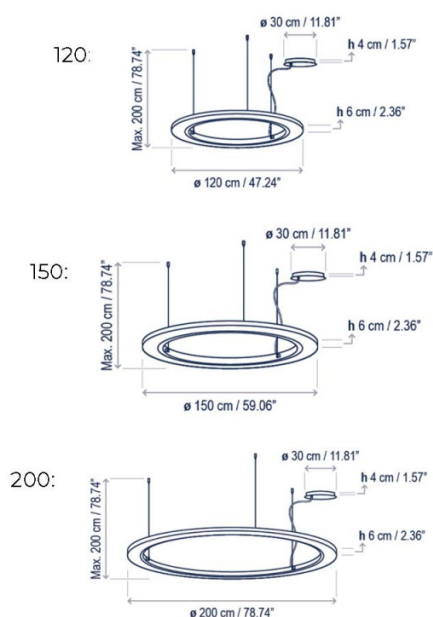

PRODUCT SPECIFICATION

Light Source:
120: 49W, 2700K, 2160 Lumens
150: 66W, 2700K, 2910 Lumens
200: 93W, 2700K, 4100 Lumens

IP Code: 20

Dimming: Dimmable via 1-10v dimming systems. Please consult your electrician, additional wiring may be required on site.

Dimensions: 120:
 Ø120cm
 Shade Depth: 6cm
 Maximum Drop Height: 200cm

150:
 Ø150cm
 Shade Depth: 6cm
 Maximum Drop Height: 200cm

200:
 Ø200cm
 Shade Depth: 6cm
 Maximum Drop Height: 200cm

For all sales and technical enquiries, please contact: