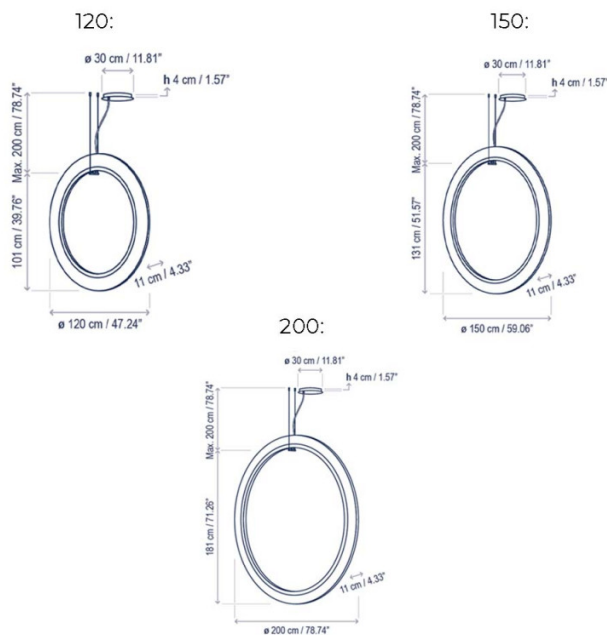

Bover Roda LED Pendant

LA10808/P

SOURCE: <https://www.davidvillagelighting.co.uk/product/Bover-Roda-LED-Pendant/10001104>

PRODUCT DESCRIPTION

Designer: Joana Bover

Bover Roda LED Pendant

The Bover Roda LED Pendant was designed by founder Joana Bover and is characterized by its large, cylindrical, ring-shaped shade. The shade is blanketed by a ribbon diffuser, in either white or cream, which provides a warm light emission and creates an inviting atmosphere. The ribbon texture and high quantity of illumination make the Roda Pendant appear lightweight and as if it is floating effortlessly in the air. Roda can be suspended individually or, for larger commercial spaces, can be grouped together to create dramatic installations.

Available in three sizes, Bover Roda Pendant can adapt to a wide range of contemporary interiors; but is guaranteed to be an eye-catcher in large commercial environments such as restaurants, bars, hotel lobbies, shopping centres and large offices.

PRODUCT SPECIFICATION

Light Source:	120: 49W, 2700K, 2160 Lumens 150: 66W, 2700K, 2910 Lumens 200: 93W, 2700K, 4100 Lumens
IP Code:	20
Dimming:	Dimmable via 1-10v dimming systems. Please consult your electrician, additional wiring may be required on site.
Dimensions:	<p>120: Ø120cm Shade Height: 101cm Drop Height: 200cm</p> <p>150: Ø150cm Shade Height: 131cm Drop Height: 200cm</p> <p>200: Ø200cm Shade Height: 181cm Drop Height: 200cm</p>