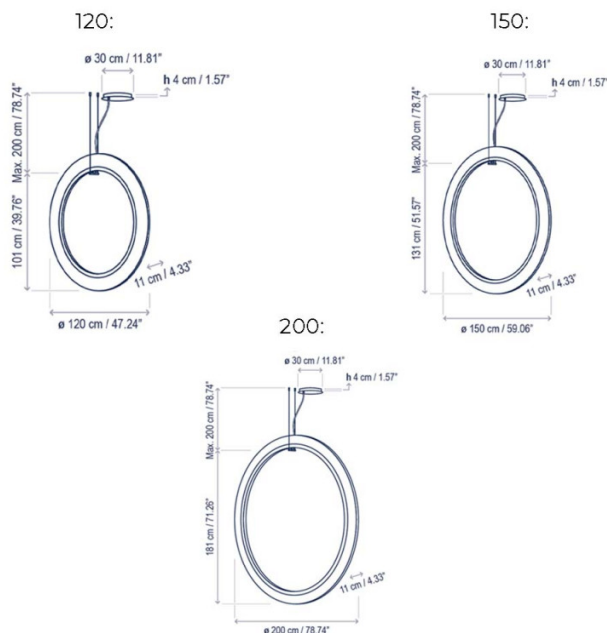

Bover Roda LED Pendant

LA10808/P

SOURCE: <https://www.davidvillagelighting.co.uk/product/Bover-Roda-LED-Pendant/10001104>

PRODUCT DESCRIPTION

Designer: Joana Bover

Bover Roda LED Pendant

The Bover Roda LED Pendant was designed by founder Joana Bover and is characterized by its large, cylindrical, ring-shaped shade. The shade is blanketed by a ribbon diffuser, in either white or cream, which provides a warm light emission and creates an inviting atmosphere. The ribbon texture and high quantity of illumination make the Roda Pendant appear lightweight and as if it is floating effortlessly in the air. Roda can be suspended individually or, for larger commercial spaces, can be grouped together to create dramatic installations.

Available in three sizes, Bover Roda Pendant can adapt to a wide range of contemporary interiors; but is guaranteed to be an eye-catcher in large commercial environments such as restaurants, bars, hotel lobbies, shopping centres and large offices.

PRODUCT SPECIFICATION

Light Source:	120: 49W, 2700K, 2160 Lumens 150: 66W, 2700K, 2910 Lumens 200: 93W, 2700K, 4100 Lumens
IP Code:	20
Dimming:	Dimmable via 1-10v dimming systems. Please consult your electrician, additional wiring may be required on site.
Dimensions:	<p>120: Ø120cm Shade Height: 101cm Drop Height: 200cm</p> <p>150: Ø150cm Shade Height: 131cm Drop Height: 200cm</p> <p>200: Ø200cm Shade Height: 181cm Drop Height: 200cm</p>