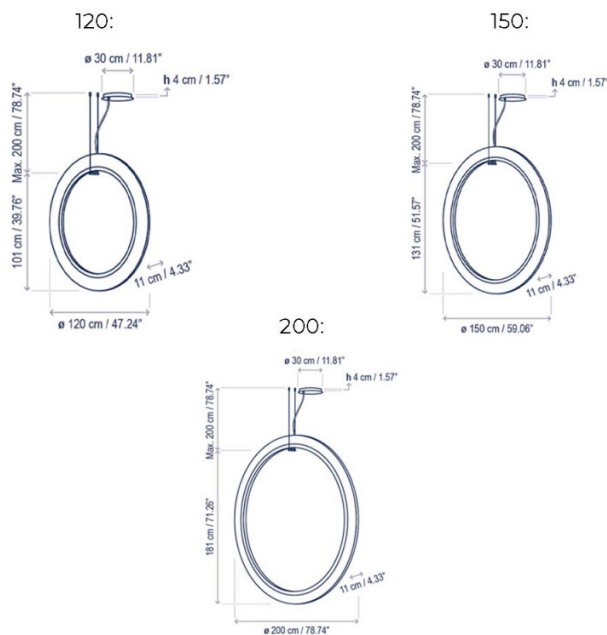

Bover Roda LED Pendant

LA10808/P

SOURCE: <https://www.davidvillagelighting.co.uk/product/Bover-Roda-LED-Pendant/10001104>

PRODUCT DESCRIPTION

Designer: Joana Bover

Bover Roda LED Pendant

The Bover Roda LED Pendant was designed by founder Joana Bover and is characterized by its large, cylindrical, ring-shaped shade. The shade is blanketed by a ribbon diffuser, in either white or cream, which provides a warm light emission and creates an inviting atmosphere. The ribbon texture and high quantity of illumination make the Roda Pendant appear lightweight and as if it is floating effortlessly in the air. Roda can be suspended individually or, for larger commercial spaces, can be grouped together to create dramatic installations.

Available in three sizes, Bover Roda Pendant can adapt to a wide range of contemporary interiors; but is guaranteed to be an eye-catcher in large commercial environments such as restaurants, bars, hotel lobbies, shopping centres and large offices.

PRODUCT SPECIFICATION

- Light Source:** 120: 49W, 2700K, 2160 Lumens
150: 66W, 2700K, 2910 Lumens
200: 93W, 2700K, 4100 Lumens
- IP Code:** 20
- Dimming:** Dimmable via 1-10v dimming systems. Please consult your electrician, additional wiring may be required on site.
- Dimensions:**
- 120:**
Ø120cm
Shade Height: 101cm
Drop Height: 200cm
 - 150:**
Ø150cm
Shade Height: 131cm
Drop Height: 200cm
 - 200:**
Ø200cm
Shade Height: 181cm
Drop Height: 200cm