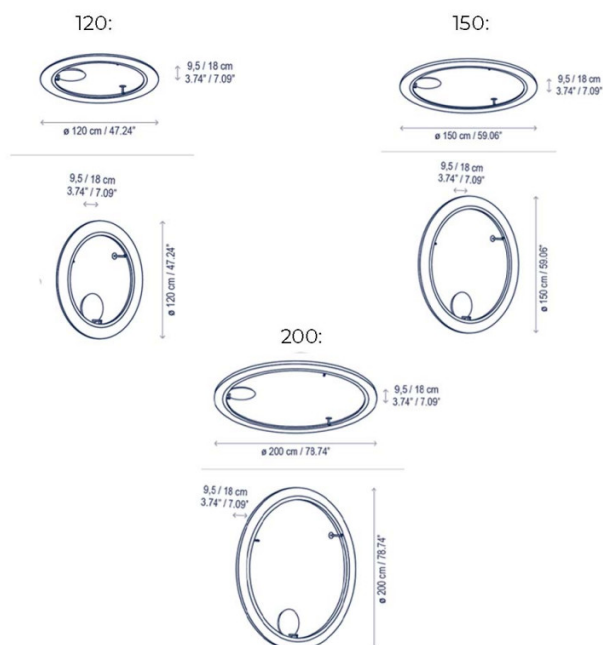

Bover Roda LED Ceiling / Wall Light

LA10808

SOURCE: <https://www.davidvillagelighting.co.uk/product/Bover-Roda-LED-Ceiling-Wall-Light/10001090>

PRODUCT DESCRIPTION

Designer: Joana Bover

Bover Roda LED Ceiling / Wall Light

The Bover Roda Ceiling/Wall Light is a contemporary lighting solution that boasts a futuristic cylindrical structure. The large ring diffuser houses a continuous circle of LEDs that are diffused through a ribbon shade, emitting a warm, filtered luminance. The ribbon shade is available in either white or cream, providing two varying colour temperatures when illuminated.

PRODUCT SPECIFICATION

- Light Source:** 120: 49W, 2700K 2160 Lumens
150: 66W, 2700K, 2910 Lumens
200: 93W, 2700K 4100 Lumens
- IP Code:** 20
- Dimming:** Dimmable via 1-10v dimming systems. Please consult your electrician, additional wiring may be required on site.
- Dimensions:**
 - 120:**
Ø120cm
Depth: 18cm
 - 150:**
Ø150cm
Depth: 18cm
 - 200:**
Ø200cm
Depth: 18cm