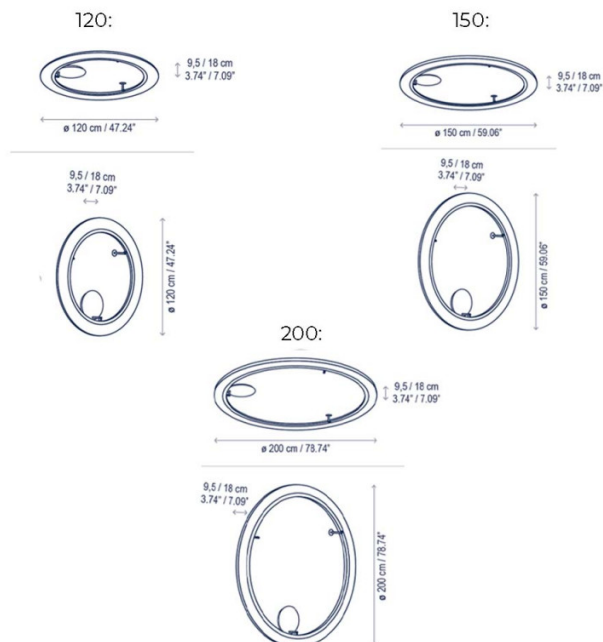

## Bover Roda LED Ceiling / Wall Light

The Bover Roda Ceiling/Wall Light is a contemporary lighting solution that boasts a futuristic cylindrical structure. The large ring diffuser houses a continuous circle of LEDs that are diffused through a ribbon shade, emitting a warm, filtered luminance. The ribbon shade is available in either white or cream, providing two varying colour temperatures when illuminated.

## PRODUCT SPECIFICATION

- Light Source:** 120: 49W, 2700K 2160 Lumens  
150: 66W, 2700K, 2910 Lumens  
200: 93W, 2700K 4100 Lumens
- IP Code:** 20
- Dimming:** Dimmable via 1-10v dimming systems. Please consult your electrician, additional wiring may be required on site.
- Dimensions:** 120:  
Ø120cm  
Depth: 18cm
- 150:  
Ø150cm  
Depth: 18cm
- 200:  
Ø200cm  
Depth: 18cm