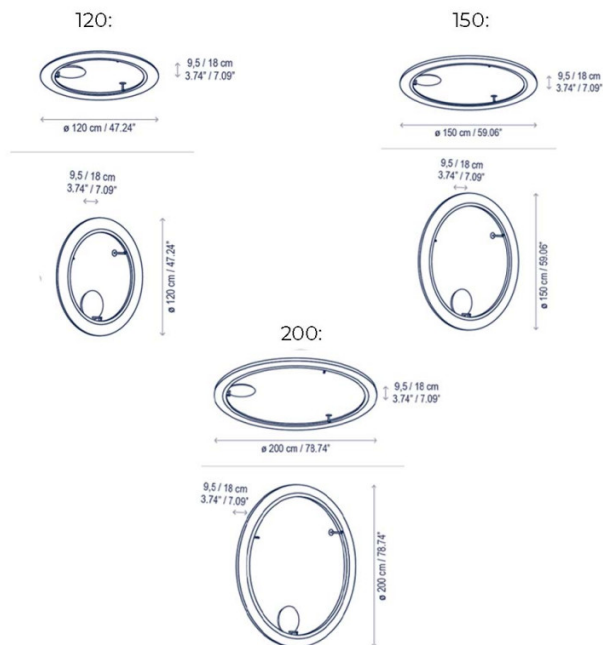

### Bover Roda LED Ceiling / Wall Light

The Bover Roda Ceiling/Wall Light is a contemporary lighting solution that boasts a futuristic cylindrical structure. The large ring diffuser houses a continuous circle of LEDs that are diffused through a ribbon shade, emitting a warm, filtered luminance. The ribbon shade is available in either white or cream, providing two varying colour temperatures when illuminated.

## PRODUCT SPECIFICATION

- Light Source:** 120: 49W, 2700K 2160 Lumens  
150: 66W, 2700K, 2910 Lumens  
200: 93W, 2700K 4100 Lumens
- IP Code:** 20
- Dimming:** Dimmable via 1-10v dimming systems. Please consult your electrician, additional wiring may be required on site.
- Dimensions:**
  - 120:**  
Ø120cm  
Depth: 18cm
  - 150:**  
Ø150cm  
Depth: 18cm
  - 200:**  
Ø200cm  
Depth: 18cm