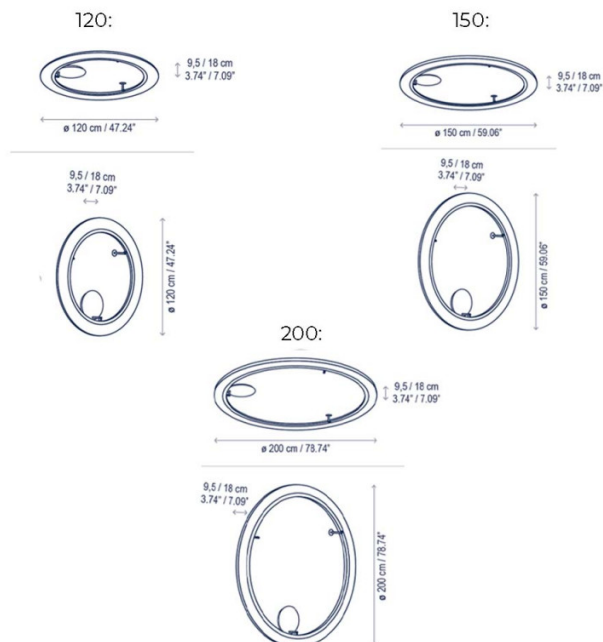

### Bover Roda LED Ceiling / Wall Light

The Bover Roda Ceiling/Wall Light is a contemporary lighting solution that boasts a futuristic cylindrical structure. The large ring diffuser houses a continuous circle of LEDs that are diffused through a ribbon shade, emitting a warm, filtered luminance. The ribbon shade is available in either white or cream, providing two varying colour temperatures when illuminated.

## PRODUCT SPECIFICATION

- Light Source:** 120: 49W, 2700K 2160 Lumens  
150: 66W, 2700K, 2910 Lumens  
200: 93W, 2700K 4100 Lumens
- IP Code:** 20
- Dimming:** Dimmable via 1-10v dimming systems. Please consult your electrician, additional wiring may be required on site.
- Dimensions:**
  - 120:**  
Ø120cm  
Depth: 18cm
  - 150:**  
Ø150cm  
Depth: 18cm
  - 200:**  
Ø200cm  
Depth: 18cm