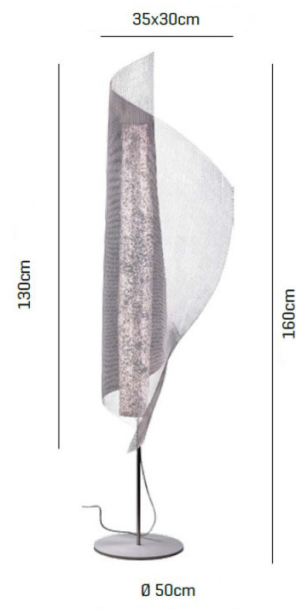

The Clara Floor Lamp boasts a curved silhouette which encapsulates the integrated LED light source. The LEDs project functional illumination across your room, with the texture of the mesh shade creating a beautiful play of shadows which are projected onto the surrounding floor and walls. This floor lamp can easily adapt to almost any contemporary interior, guaranteed to become a conversation starter in both residential and commercial locations.

PRODUCT SPECIFICATION

Light Source: 35W, 2700K, 3367 Lumens

IP Code: 20

Dimming: In-line on/off switch on the cable.

Dimensions: Shade Height: 130cm
Full Height: 160cm
Base: Ø50cm
Cable Length: 250cm

For all sales and technical enquiries, please contact: