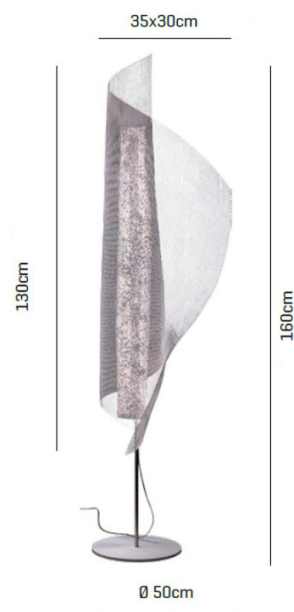

The Clara Floor Lamp boasts a curved silhouette which encapsulates the integrated LED light source. The LEDs project functional illumination across your room, with the texture of the mesh shade creating a beautiful play of shadows which are projected onto the surrounding floor and walls. This floor lamp can easily adapt to almost any contemporary interior, guaranteed to become a conversation starter in both residential and commercial locations.

PRODUCT SPECIFICATION

Light Source: 35W, 2700K, 3367 Lumens

IP Code: 20

Dimming: In-line on/off switch on the cable.

Dimensions: Shade Height: 130cm
Full Height: 160cm
Base: Ø50cm
Cable Length: 250cm

For all sales and technical enquiries, please contact: