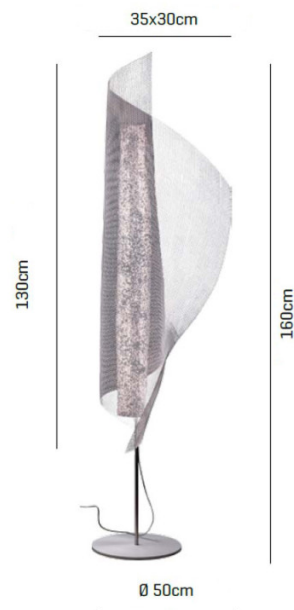

The Clara Floor Lamp boasts a curved silhouette which encapsulates the integrated LED light source. The LEDs project functional illumination across your room, with the texture of the mesh shade creating a beautiful play of shadows which are projected onto the surrounding floor and walls. This floor lamp can easily adapt to almost any contemporary interior, guaranteed to become a conversation starter in both residential and commercial locations.

## PRODUCT SPECIFICATION

**Light Source:** 35W, 2700K, 3367 Lumens

**IP Code:** 20

**Dimming:** In-line on/off switch on the cable.

**Dimensions:** Shade Height: 130cm  
Full Height: 160cm  
Base: Ø50cm  
Cable Length: 250cm