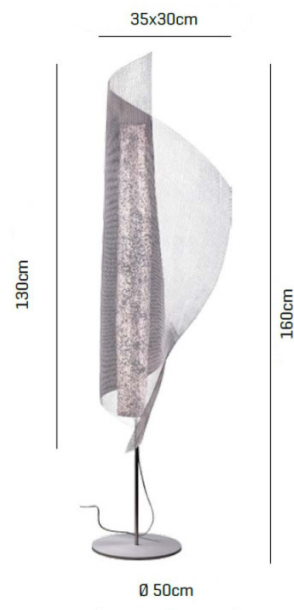

The Clara Floor Lamp boasts a curved silhouette which encapsulates the integrated LED light source. The LEDs project functional illumination across your room, with the texture of the mesh shade creating a beautiful play of shadows which are projected onto the surrounding floor and walls. This floor lamp can easily adapt to almost any contemporary interior, guaranteed to become a conversation starter in both residential and commercial locations.

PRODUCT SPECIFICATION

Light Source: 35W, 2700K, 3367 Lumens

IP Code: 20

Dimming: In-line on/off switch on the cable.

Dimensions: Shade Height: 130cm
Full Height: 160cm
Base: Ø50cm
Cable Length: 250cm

For all sales and technical enquiries, please contact: