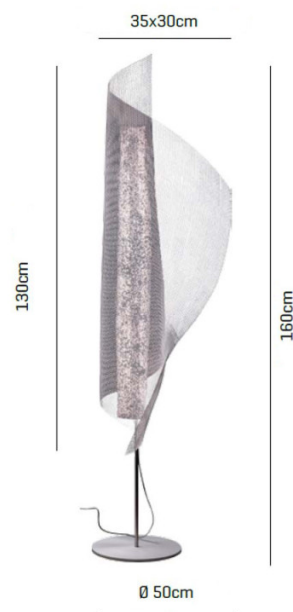

The Clara Floor Lamp boasts a curved silhouette which encapsulates the integrated LED light source. The LEDs project functional illumination across your room, with the texture of the mesh shade creating a beautiful play of shadows which are projected onto the surrounding floor and walls. This floor lamp can easily adapt to almost any contemporary interior, guaranteed to become a conversation starter in both residential and commercial locations.

PRODUCT SPECIFICATION

Light Source: 35W, 2700K, 3367 Lumens

IP Code: 20

Dimming: In-line on/off switch on the cable.

Dimensions: Shade Height: 130cm
Full Height: 160cm
Base: Ø50cm
Cable Length: 250cm

For all sales and technical enquiries, please contact: