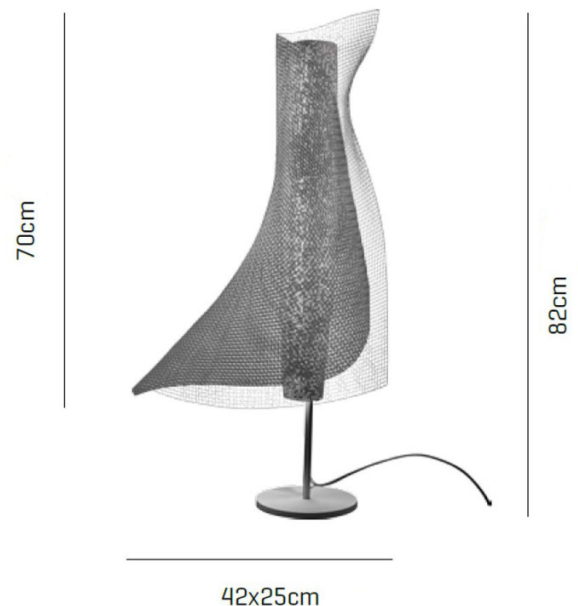

The a-emotional light Clara Table Lamp is crafted using painted stainless steel, which forms the curved mesh shade. Resulting in not only an ambient lighting solution but also a striking piece of art in your space. Thanks to this mesh shade, Clara casts gorgeous plays of shadows across the surface below and the nearby walls. This table lamp provides ambient lighting to a range of interiors and easily adapts to contemporary spaces; Clara makes a beautiful addition to your home or an expertly formed eye-catcher in contemporary commercial environments.

PRODUCT SPECIFICATION

Light Source: 24W, 2700K, 2449 Lumens

IP Code: 20

Dimming: In-line on/off switch on the cable.

Dimensions: Shade Height: 70cm
Full Height: 82cm
Width: 42cm
Depth: 25cm
Cable Length: 200cm