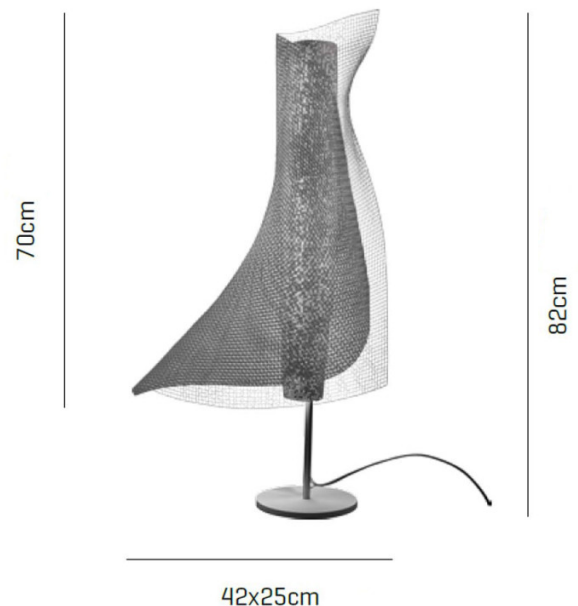

The a-emotional light Clara Table Lamp is crafted using painted stainless steel, which forms the curved mesh shade. Resulting in not only an ambient lighting solution but also a striking piece of art in your space. Thanks to this mesh shade, Clara casts gorgeous plays of shadows across the surface below and the nearby walls. This table lamp provides ambient lighting to a range of interiors and easily adapts to contemporary spaces; Clara makes a beautiful addition to your home or an expertly formed eye-catcher in contemporary commercial environments.

## PRODUCT SPECIFICATION

**Light Source:** 24W, 2700K, 2449 Lumens

**IP Code:** 20

**Dimming:** In-line on/off switch on the cable.

**Dimensions:** Shade Height: 70cm  
Full Height: 82cm  
Width: 42cm  
Depth: 25cm  
Cable Length: 200cm