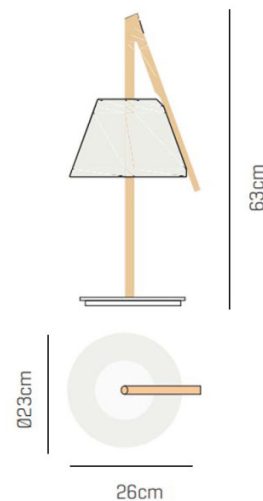

a-emotional light Cambo LED Table Lamp

We currently have limited stock of this item in our [Clearance section](#).

The Cambo LED Table Lamp was designed by Cenlitrosmetrocadrado studio, combining elegant and innovative design with Galician tradition. The word Cambo (of Galician origin) refers to a wooden piece with a hook at one end, a handcrafted element that has been incorporated into the structure of this lamp. The design represents nature and the beech wood frame was inspired by the growth of plants and how they branch out. Cambo's beech wood frame is coated with a water-based varnish in order to preserve the material's natural form

a-emotional light Cambo LED Table Lamp carries an LED light source which is diffused through a stainless steel mesh shade. This shade is available in either a black or white painted finish. The result is a functional but glare-free illumination, perfect for lounge areas, bedrooms, offices and larger commercial spaces. The Cambo Table Lamp features an integrated touch dimmer which allows you to personalise the light output and generate your desired ambience.

PRODUCT SPECIFICATION

Light Source: 7W, 2700K, 850 Lumens

IP Code: 20

Dimming: Integrated dimmer on the product.

Dimensions: Height: 63cm
Base: Ø23cm
Cable Length: 150cm

For all sales and technical enquiries, please contact: