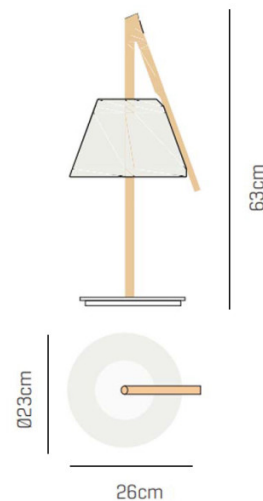

### a-emotional light Cambo LED Table Lamp

We currently have limited stock of this item in our [Clearance section](#).

The Cambo LED Table Lamp was designed by Cenlitrosmetrocadrado studio, combining elegant and innovative design with Galician tradition. The word Cambo (of Galician origin) refers to a wooden piece with a hook at one end, a handcrafted element that has been incorporated into the structure of this lamp. The design represents nature and the beech wood frame was inspired by the growth of plants and how they branch out. Cambo's beech wood frame is coated with a water-based varnish in order to preserve the material's natural form

a-emotional light Cambo LED Table Lamp carries an LED light source which is diffused through a stainless steel mesh shade. This shade is available in either a black or white painted finish. The result is a functional but glare-free illumination, perfect for lounge areas, bedrooms, offices and larger commercial spaces. The Cambo Table Lamp features an integrated touch dimmer which allows you to personalise the light output and generate your desired ambience.

## PRODUCT SPECIFICATION

**Light Source:** 7W, 2700K, 850 Lumens

**IP Code:** 20

**Dimming:** Integrated dimmer on the product.

**Dimensions:** Height: 63cm  
Base: Ø23cm  
Cable Length: 150cm

**For all sales and technical enquiries, please contact:**