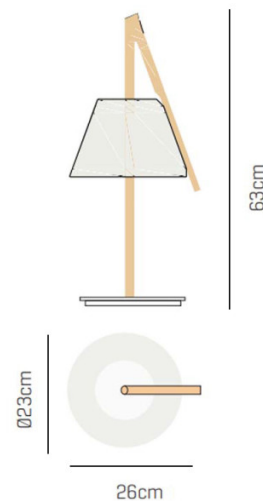

a-emotional light

a-emotional light Cambo LED Table Lamp

LA10478/TABLE

SOURCE: <https://www.davidvillagelighting.co.uk/product/a-emotional-light-Cambo-LED-Table-Lamp/10001084>

PRODUCT DESCRIPTION

Designer: Cenlitrosmetrocadrado

a-emotional light Cambo LED Table Lamp

We currently have limited stock of this item in our [Clearance section](#).

The Cambo LED Table Lamp was designed by Cenlitrosmetrocadrado studio, combining elegant and innovative design with Galician tradition. The word Cambo (of Galician origin) refers to a wooden piece with a hook at one end, a handcrafted element that has been incorporated into the structure of this lamp. The design represents nature and the beech wood frame was inspired by the growth of plants and how they branch out. Cambo's beech wood frame is coated with a water-based varnish in order to preserve the material's natural form

a-emotional light Cambo LED Table Lamp carries an LED light source which is diffused through a stainless steel mesh shade. This shade is available in either a black or white painted finish. The result is a functional but glare-free illumination, perfect for lounge areas, bedrooms, offices and larger commercial spaces. The Cambo Table Lamp features an integrated touch dimmer which allows you to personalise the light output and generate your desired ambience.

PRODUCT SPECIFICATION

- Light Source:** 7W, 2700K, 850 Lumens
- IP Code:** 20
- Dimming:** Integrated dimmer on the product.
- Dimensions:** Height: 63cm
Base: Ø23cm
Cable Length: 150cm

For all sales and technical enquiries, please contact: