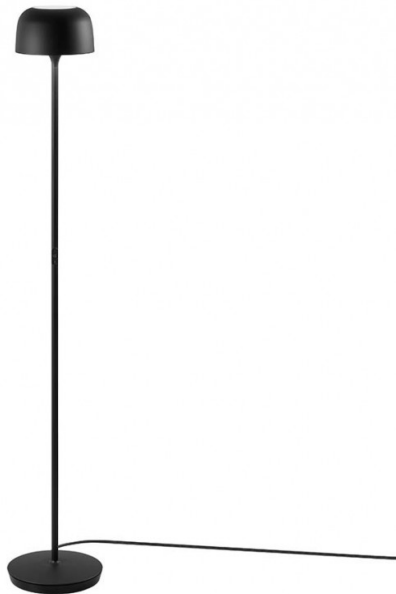

Bover Bol P/130 LED Floor Lamp

LA10804/FLOOR

SOURCE: <https://www.davidvillagelighting.co.uk/product/Bover-Bol-P130-LED-Floor-Lamp/10001082>

PRODUCT DESCRIPTION

Designer: Estudi Manel Molina

Bover Bol P/130 LED Floor Lamp

Originally inspired by the classic Maria Theresa chandeliers, the concept of the Bol is to provide an elegant lighting solution for your environment. The lightweight structure harnesses a minimalist theme, whilst supplying an understated ambient illumination. Bol's contemporary style makes this floor lamp an eye-catching object in your home or commercial space. It consists of a circular base with a long stem, complimented by the metal bowl-shaped shade. This shade features polycarbonate diffusers which result in a soft ambient glow that is projected downwards as well as upwards, escaping through the small diffuser on the head of the shade.

These features provide Bol P/130 with a discreet presence, taking up little room, ideal for even smaller spaces. The in-line on/off switch on the cable makes it easy to turn this lamp on and off as needed and thanks to the simple matte black finish, the Bover Bol LED Floor Lamp can adapt to a wide scope of interior styles. The Bol floor lamp can be placed in a reading nook, as an accent light in your lounge, as an ambient illumination in your dining room or even as a way to brighten up your hallway.

PRODUCT SPECIFICATION

Light Source: 8.4W, 2700K, 1200 Lumens

IP Code: 20

Dimming: In line on/off switch on the cable.

Dimensions: Shade: Ø17cm
Shade Height: 10cm
Full Height: 130cm
Base: Ø22cm
Base Height: 4cm
Cable Length: 200cm