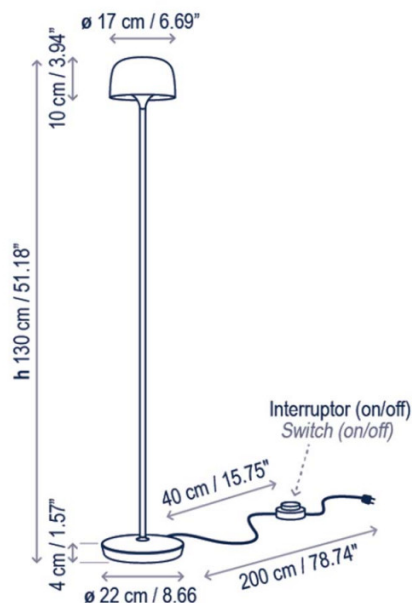

### Bover Bol P/130 LED Floor Lamp

Originally inspired by the classic Maria Theresa chandeliers, the concept of the Bol is to provide an elegant lighting solution for your environment. The lightweight structure harnesses a minimalist theme, whilst supplying an understated ambient illumination. Bol's contemporary style makes this floor lamp an eye-catching object in your home or commercial space. It consists of a circular base with a long stem, complimented by the metal bowl-shaped shade. This shade features polycarbonate diffusers which result in a soft ambient glow that is projected downwards as well as upwards, escaping through the small diffuser on the head of the shade.

These features provide Bol P/130 with a discreet presence, taking up little room, ideal for even smaller spaces. The in-line on/off switch on the cable makes it easy to turn this lamp on and off as needed and thanks to the simple matte black finish, the Bover Bol LED Floor Lamp can adapt to a wide scope of interior styles. The Bol floor lamp can be placed in a reading nook, as an accent light in your lounge, as an ambient illumination in your dining room or even as a way to brighten up your hallway.

## PRODUCT SPECIFICATION

**Light Source:** 8.4W, 2700K, 1200 Lumens

**IP Code:** 20

**Dimming:** In line on/off switch on the cable.

**Dimensions:** Shade: Ø17cm  
Shade Height: 10cm  
Full Height: 130cm  
Base: Ø22cm  
Base Height: 4cm  
Cable Length: 200cm