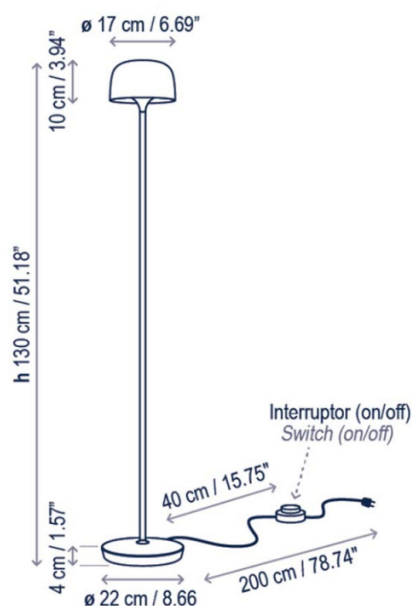

### Bover Bol P/130 LED Floor Lamp

Originally inspired by the classic Maria Theresa chandeliers, the concept of the Bol is to provide an elegant lighting solution for your environment. The lightweight structure harnesses a minimalist theme, whilst supplying an understated ambient illumination. Bol's contemporary style makes this floor lamp an eye-catching object in your home or commercial space. It consists of a circular base with a long stem, complimented by the metal bowl-shaped shade. This shade features polycarbonate diffusers which result in a soft ambient glow that is projected downwards as well as upwards, escaping through the small diffuser on the head of the shade.

These features provide Bol P/130 with a discreet presence, taking up little room, ideal for even smaller spaces. The in-line on/off switch on the cable makes it easy to turn this lamp on and off as needed and thanks to the simple matte black finish, the Bover Bol LED Floor Lamp can adapt to a wide scope of interior styles. The Bol floor lamp can be placed in a reading nook, as an accent light in your lounge, as an ambient illumination in your dining room or even as a way to brighten up your hallway.

## PRODUCT SPECIFICATION

**Light Source:** 8.4W, 2700K, 1200 Lumens

**IP Code:** 20

**Dimming:** In line on/off switch on the cable.

**Dimensions:** Shade: Ø17cm  
Shade Height: 10cm  
Full Height: 130cm  
Base: Ø22cm  
Base Height: 4cm  
Cable Length: 200cm