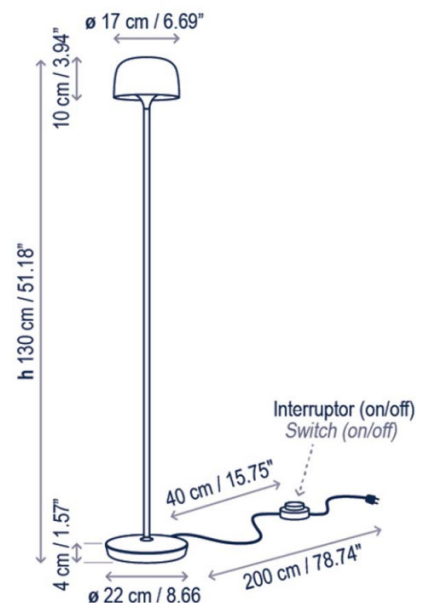

Bover Bol P/130 LED Floor Lamp

LA10804/FLOOR

SOURCE: <https://www.davidvillagelighting.co.uk/product/Bover-Bol-P130-LED-Floor-Lamp/10001082>

PRODUCT DESCRIPTION

Designer: Estudi Manel Molina

Bover Bol P/130 LED Floor Lamp

Originally inspired by the classic Maria Theresa chandeliers, the concept of the Bol is to provide an elegant lighting solution for your environment. The lightweight structure harnesses a minimalist theme, whilst supplying an understated ambient illumination. Bol's contemporary style makes this floor lamp an eye-catching object in your home or commercial space. It consists of a circular base with a long stem, complimented by the metal bowl-shaped shade. This shade features polycarbonate diffusers which result in a soft ambient glow that is projected downwards as well as upwards, escaping through the small diffuser on the head of the shade.

These features provide Bol P/130 with a discreet presence, taking up little room, ideal for even smaller spaces. The in-line on/off switch on the cable makes it easy to turn this lamp on and off as needed and thanks to the simple matte black finish, the Bover Bol LED Floor Lamp can adapt to a wide scope of interior styles. The Bol floor lamp can be placed in a reading nook, as an accent light in your lounge, as an ambient illumination in your dining room or even as a way to brighten up your hallway.

PRODUCT SPECIFICATION

Light Source: 8.4W, 2700K, 1200 Lumens

IP Code: 20

Dimming: In line on/off switch on the cable.

Dimensions: Shade: Ø17cm
Shade Height: 10cm
Full Height: 130cm
Base: Ø22cm
Base Height: 4cm
Cable Length: 200cm