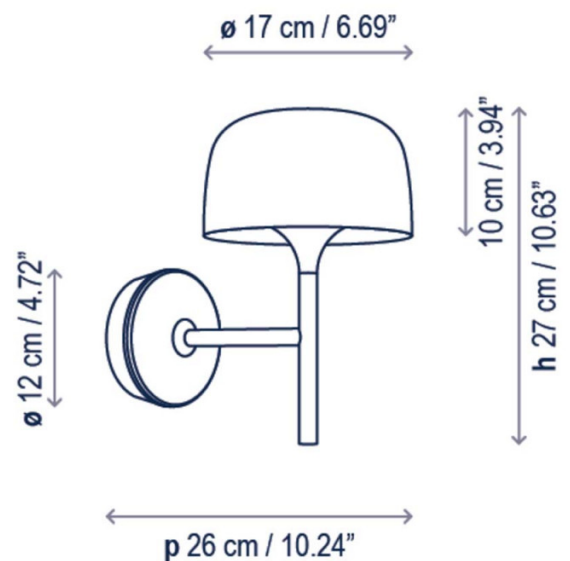

Bover Bol A/01 LED Wall Light

LA10804/WALL

SOURCE: <https://www.davidvillagelighting.co.uk/product/Bover-Bol-A01-LED-Wall-Light/10001081>

PRODUCT DESCRIPTION

Designer: Estudi Manel Molina

Bover Bol A/01 LED Wall Light

PRODUCT SPECIFICATION

Light Source: 8.4W, 2700K, 1200 Lumens

IP Code: 20

Dimming: Dimmable via Triac dimming.

Dimensions: Shade: Ø17cm
Shade Height: 10cm
Full Height: 27cm
Width: 26cm
Wall Mount: Ø12cm

For all sales and technical enquiries, please contact: