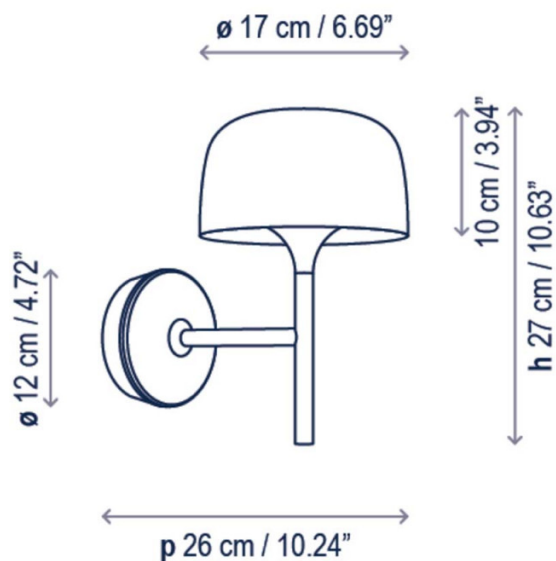

Bover Bol A/01 LED Wall Light

LA10804/WALL

SOURCE: <https://www.davidvillagelighting.co.uk/product/Bover-Bol-A01-LED-Wall-Light/10001081>

PRODUCT DESCRIPTION

Designer: Estudi Manel Molina

Bover Bol A/01 LED Wall Light

PRODUCT SPECIFICATION

Light Source: 8.4W, 2700K, 1200 Lumens

IP Code: 20

Dimming: Dimmable via Triac dimming.

Dimensions: Shade: Ø17cm
Shade Height: 10cm
Full Height: 27cm
Width: 26cm
Wall Mount: Ø12cm

For all sales and technical enquiries, please contact: