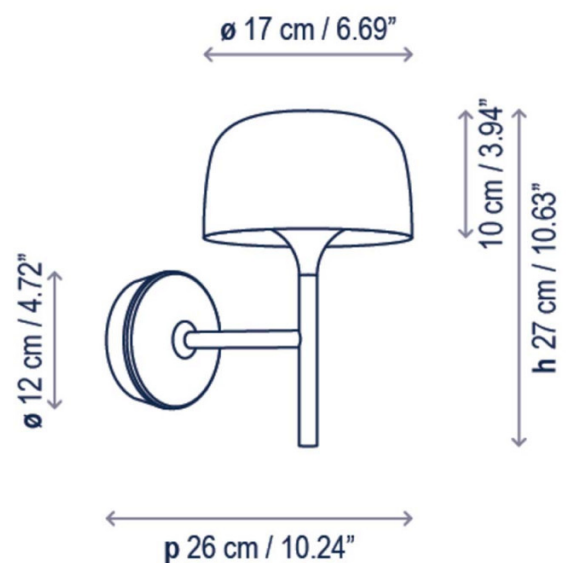

## PRODUCT SPECIFICATION

**Light Source:** 8.4W, 2700K, 1200 Lumens

**IP Code:** 20

**Dimming:** Dimmable via Triac dimming.

**Dimensions:** Shade: Ø17cm  
Shade Height: 10cm  
Full Height: 27cm  
Width: 26cm  
Wall Mount: Ø12cm