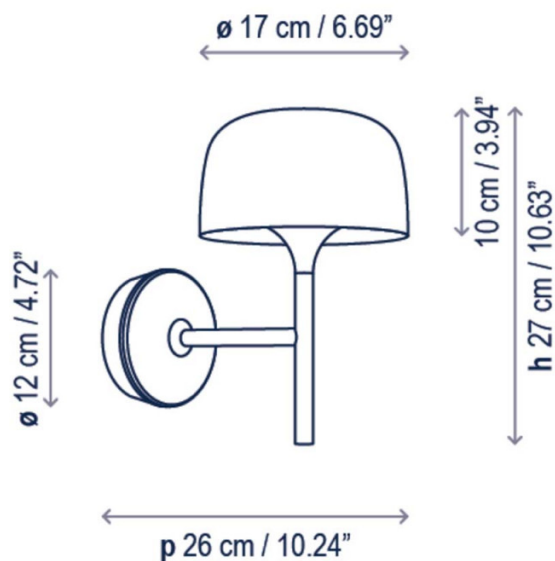

## PRODUCT SPECIFICATION

**Light Source:** 8.4W, 2700K, 1200 Lumens

**IP Code:** 20

**Dimming:** Dimmable via Triac dimming.

**Dimensions:** Shade: Ø17cm  
Shade Height: 10cm  
Full Height: 27cm  
Width: 26cm  
Wall Mount: Ø12cm