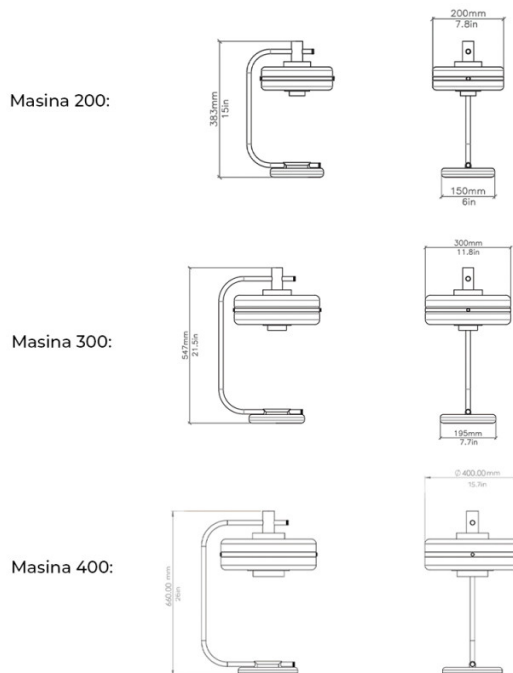

### Bert Frank Masina Table Lamp

The Masina Table Lamp by Bert Frank is a warm and sophisticated lamp, producing a warm light emission that can be suited to various interiors. Masina is a glamorous addition to your space, consisting of an oversized opal glass diffuser with brass detailing and a brass body; the structure is further complimented by the matte white lacquered base. A machined brass base would have been sufficient, but Bert Frank wished to enhance the halo of light with a white finish. A very subtle but important detail.

## PRODUCT SPECIFICATION

**Light Source:** **200:** 1 x Max 3W E14 (included)  
**300:** 1 x Max 7W E14 (included)  
**400:** 1 x Max 8.5W E27 (excluded)

**IP Code:** 20

**Dimming:** In-line on/off switch on the cable.

**Dimensions: 200:**  
 Shade: Ø20cm  
 Height: 37cm  
 Width: 25cm

**300:**  
 Shade: Ø30cm  
 Height: 52cm  
 Width: 35.5cm

**400:**  
 Shade: Ø40cm  
 Height: 66cm  
 Width: 50cm

Cable Length: 200cm

**For all sales and technical enquiries, please contact:**