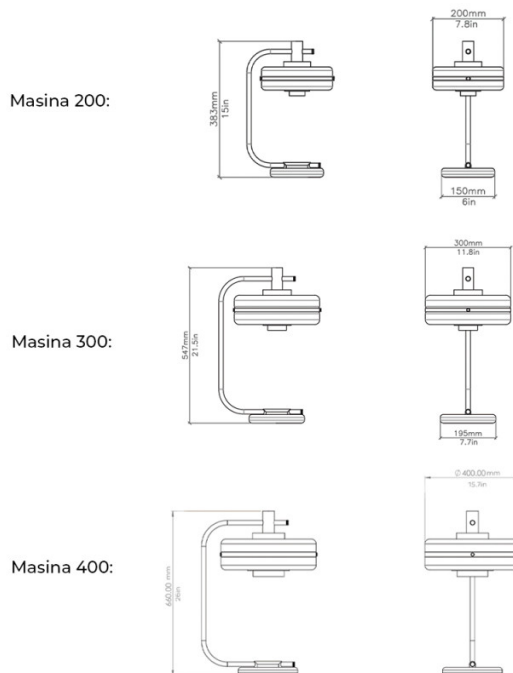

The Masina Table Lamp by Bert Frank is a warm and sophisticated lamp, producing a warm light emission that can be suited to various interiors. Masina is a glamorous addition to your space, consisting of an oversized opal glass diffuser with brass detailing and a brass body; the structure is further complimented by the matte white lacquered base. A machined brass base would have been sufficient, but Bert Frank wished to enhance the halo of light with a white finish. A very subtle but important detail.

PRODUCT SPECIFICATION

Light Source: **200:** 1 x Max 3W E14 (included)
300: 1 x Max 7W E14 (included)
400: 1 x Max 8.5W E27 (excluded)

IP Code: 20

Dimming: In-line on/off switch on the cable.

Dimensions: 200:
 Shade: Ø20cm
 Height: 37cm
 Width: 25cm

300:
 Shade: Ø30cm
 Height: 52cm
 Width: 35.5cm

400:
 Shade: Ø40cm
 Height: 66cm
 Width: 50cm

Cable Length: 200cm

For all sales and technical enquiries, please contact:

+44 (0)114 263 4266

info@davidvillagelighting.co.uk