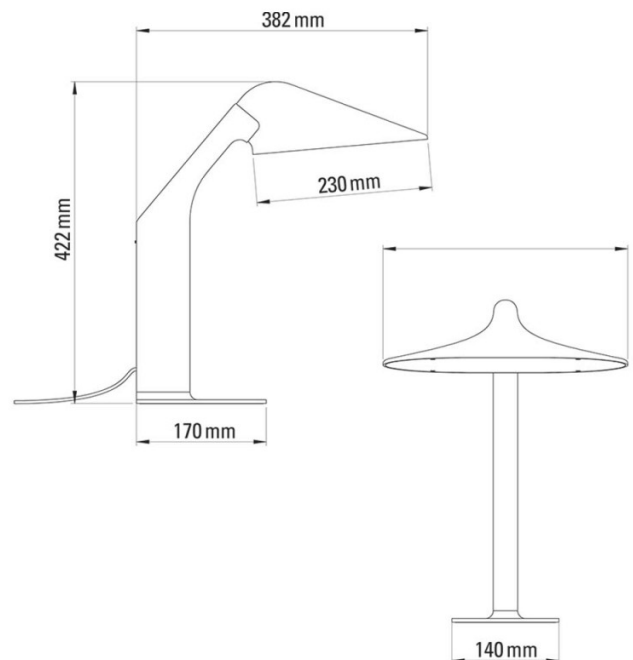

PRODUCT SPECIFICATION

Light Source: 13W, 2700K, 1300 Lumens

IP Code: 20

Dimming: Integrated dimmer on the product.

Dimensions: Diffuser: 23cm
Height: 42.2cm
Full Depth: 38.2cm
Base Depth: 17cm

For all sales and technical enquiries, please contact: