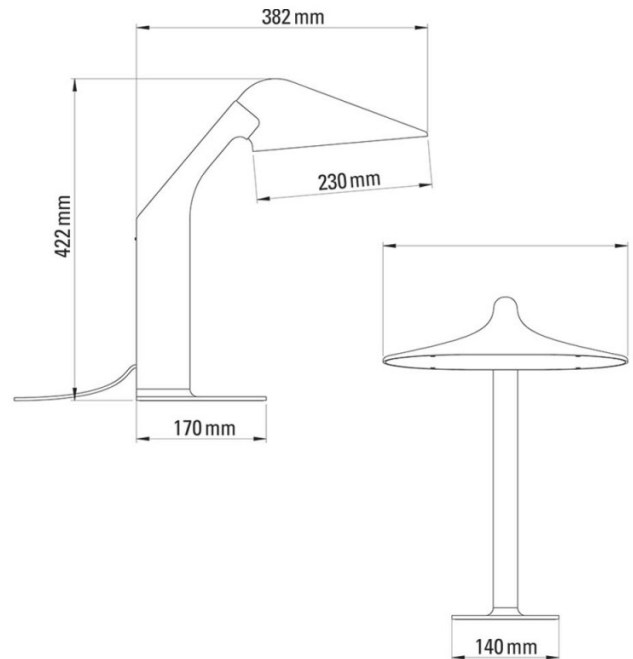

## PRODUCT SPECIFICATION

**Light Source:** 13W, 2700K, 1300 Lumens

**IP Code:** 20

**Dimming:** Integrated dimmer on the product.

**Dimensions:** Diffuser: 23cm  
Height: 42.2cm  
Full Depth: 38.2cm  
Base Depth: 17cm