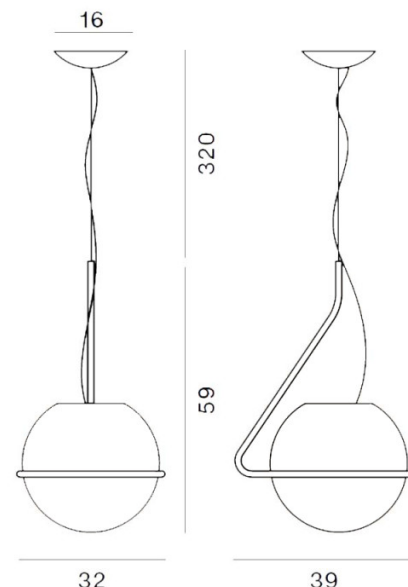

Designed by Ferruccio Laviani, the Foscarini Tonda Suspension is a contemporary light, with a sculptural quality. Laviani was inspired by the radical design of the 1960s and 1970s and the Tonda is a reinterpretation of that era. The Foscarini Tonda fascinates its audience due to the illogical balancing act that the spherical diffuser plays, this diffuser perches atop the metal tubing but is not attached; resulting in a complex presence and a silhouette which changes shape depending on which angle you view it from. This suspension light aims to achieve harmony not only in its structure but also in its nature, expertly balancing both form and function.

The Foscarini Tonda can also be purchased with a 10m cable for environments with larger ceilings. Please [contact us](#) for more information and pricing.

PRODUCT SPECIFICATION

Light Source: 1 x Max 20W E27 LED (included)

IP Code: 20

Dimming: Dimmable via Triac dimming.

Dimensions: Diffuser Width: 32cm
Diffuser Depth: 39cm
Body Height: 59cm
Drop Height: 320cm
Ceiling Canopy: Ø16cm

For all sales and technical enquiries, please contact: