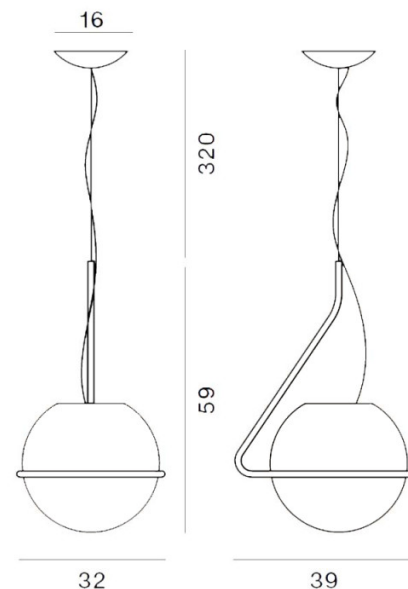

Designed by Ferruccio Laviani, the Foscarini Tonda Suspension is a contemporary light, with a sculptural quality. Laviani was inspired by the radical design of the 1960s and 1970s and the Tonda is a reinterpretation of that era. The Foscarini Tonda fascinates its audience due to the illogical balancing act that the spherical diffuser plays, this diffuser perches atop the metal tubing but is not attached; resulting in a complex presence and a silhouette which changes shape depending on which angle you view it from. This suspension light aims to achieve harmony not only in its structure but also in its nature, expertly balancing both form and function.

The Foscarini Tonda can also be purchased with a 10m cable for environments with larger ceilings. Please [contact us](#) for more information and pricing.

PRODUCT SPECIFICATION

Light Source: 1 x Max 20W E27 LED (included)

IP Code: 20

Dimming: Dimmable via Triac dimming.

Dimensions: Diffuser Width: 32cm
Diffuser Depth: 39cm
Body Height: 59cm
Drop Height: 320cm
Ceiling Canopy: Ø16cm

For all sales and technical enquiries, please contact: