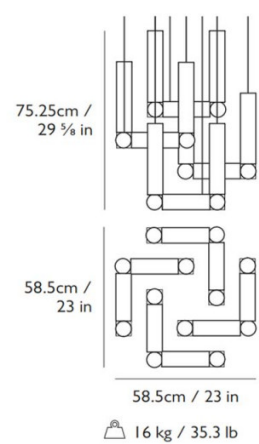

PRODUCT SPECIFICATION

Light Source: **Duo:** 9.6W, 2700K, 960 Lumens
Quatro: 19.2W, 2700K, 1920 Lumens

IP Code: 20

Dimming: Dimmable via Triac dimming.

Dimensions: Duo:
 Height: 56cm
 Width: 45.5cm
 Depth: 45.5cm

Quatro:
 Height: 72.25cm
 Width: 58.5cm
 Depth: 58.5cm
 Ceiling Canopy: 66cm x 66cm x 3cm

Cable Length: 300cm

Duo

Quatro

For all sales and technical enquiries, please contact:

+44 (0)114 263 4266

info@davidvillagelighting.co.uk