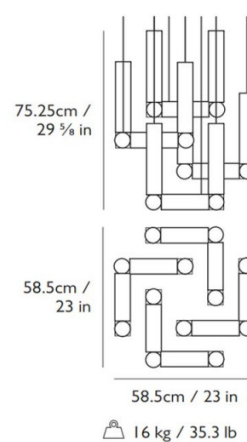

## PRODUCT SPECIFICATION

**Light Source:** **Duo:** 9.6W, 2700K, 960 Lumens  
**Quatro:** 19.2W, 2700K, 1920 Lumens

**IP Code:** 20

**Dimming:** Dimmable via Triac dimming.

**Dimensions: Duo:**  
 Height: 56cm  
 Width: 45.5cm  
 Depth: 45.5cm

**Quatro:**  
 Height: 72.25cm  
 Width: 58.5cm  
 Depth: 58.5cm  
 Ceiling Canopy: 66cm x 66cm x 3cm

Cable Length: 300cm

Duo

Quatro

**For all sales and technical enquiries, please contact:**

+44 (0)114 263 4266