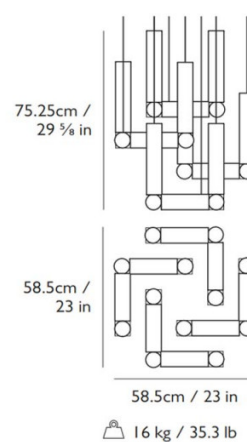

PRODUCT SPECIFICATION

Light Source: **Duo:** 9.6W, 2700K, 960 Lumens
Quatro: 19.2W, 2700K, 1920 Lumens

IP Code: 20

Dimming: Dimmable via Triac dimming.

Dimensions: Duo:
 Height: 56cm
 Width: 45.5cm
 Depth: 45.5cm

Quatro:
 Height: 72.25cm
 Width: 58.5cm
 Depth: 58.5cm
 Ceiling Canopy: 66cm x 66cm x 3cm

Cable Length: 300cm

Duo

Quatro

For all sales and technical enquiries, please contact:

+44 (0)114 263 4266

info@davidvillagelighting.co.uk