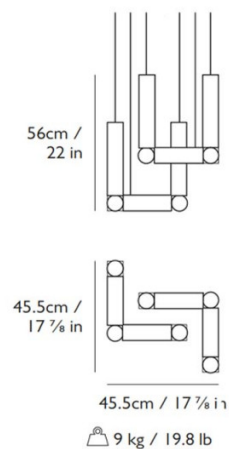

PRODUCT SPECIFICATION

Light Source: **Duo:** 9.6W, 2700K, 960 Lumens
Quatro: 19.2W, 2700K, 1920 Lumens

IP Code: 20

Dimming: Dimmable via Triac dimming.

Dimensions: Duo:
 Height: 56cm
 Width: 45.5cm
 Depth: 45.5cm

Quatro:
 Height: 72.25cm
 Width: 58.5cm
 Depth: 58.5cm
 Ceiling Canopy: 66cm x 66cm x 3cm

Cable Length: 300cm

Duo

Quatro

For all sales and technical enquiries, please contact:

+44 (0)114 263 4266

info@davidvillagelighting.co.uk