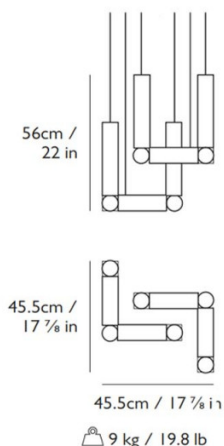

## PRODUCT SPECIFICATION

**Light Source:** **Duo:** 9.6W, 2700K, 960 Lumens  
**Quatro:** 19.2W, 2700K, 1920 Lumens

**IP Code:** 20

**Dimming:** Dimmable via Triac dimming.

**Dimensions: Duo:**  
 Height: 56cm  
 Width: 45.5cm  
 Depth: 45.5cm

**Quatro:**  
 Height: 72.25cm  
 Width: 58.5cm  
 Depth: 58.5cm  
 Ceiling Canopy: 66cm x 66cm x 3cm

Cable Length: 300cm

Duo

Quatro

**For all sales and technical enquiries, please contact:**

+44 (0)114 263 4266