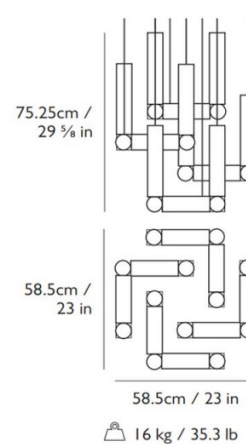

PRODUCT SPECIFICATION

Light Source: **Duo:** 9.6W, 2700K, 960 Lumens
Quatro: 19.2W, 2700K, 1920 Lumens

IP Code: 20

Dimming: Dimmable via Triac dimming.

Dimensions: Duo:
Height: 56cm
Width: 45.5cm
Depth: 45.5cm

Quatro:
Height: 72.25cm
Width: 58.5cm
Depth: 58.5cm
Ceiling Canopy: 66cm x 66cm x 3cm

Cable Length: 300cm

Duo

Quatro

For all sales and technical enquiries, please contact:

+44 (0)114 263 4266

info@davidvillagelighting.co.uk