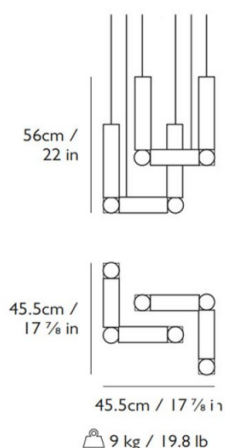

PRODUCT SPECIFICATION

Light Source: **Duo:** 9.6W, 2700K, 960 Lumens
Quatro: 19.2W, 2700K, 1920 Lumens

IP Code: 20

Dimming: Dimmable via Triac dimming.

Dimensions: Duo:
Height: 56cm
Width: 45.5cm
Depth: 45.5cm

Quatro:
Height: 72.25cm
Width: 58.5cm
Depth: 58.5cm
Ceiling Canopy: 66cm x 66cm x 3cm

Cable Length: 300cm

Duo

Quatro

For all sales and technical enquiries, please contact:

+44 (0)114 263 4266

info@davidvillagelighting.co.uk