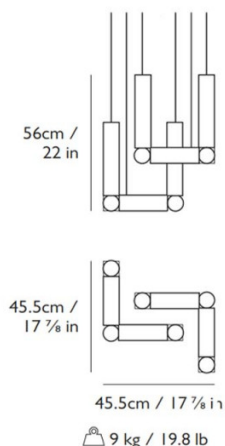

PRODUCT SPECIFICATION

Light Source: **Duo:** 9.6W, 2700K, 960 Lumens
Quatro: 19.2W, 2700K, 1920 Lumens

IP Code: 20

Dimming: Dimmable via Triac dimming.

Dimensions: Duo:
 Height: 56cm
 Width: 45.5cm
 Depth: 45.5cm

Quatro:
 Height: 72.25cm
 Width: 58.5cm
 Depth: 58.5cm
 Ceiling Canopy: 66cm x 66cm x 3cm

Cable Length: 300cm

Duo

Quatro

For all sales and technical enquiries, please contact:

+44 (0)114 263 4266

info@davidvillagelighting.co.uk