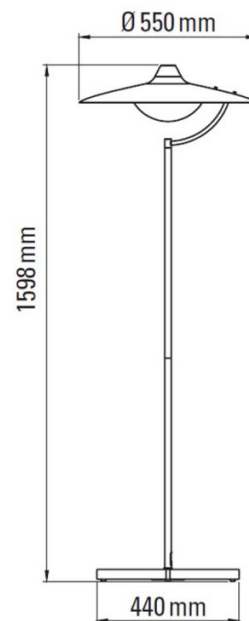

## PRODUCT SPECIFICATION

- Light Source:** 9W, 2700K, 900 Lumens
- IP Code:** 20
- Dimming:** Integrated dimmer on the product.
- Dimensions:** Shade: Ø55cm  
Height: 159cm  
Base: 44cm  
Cable Length: 200cm