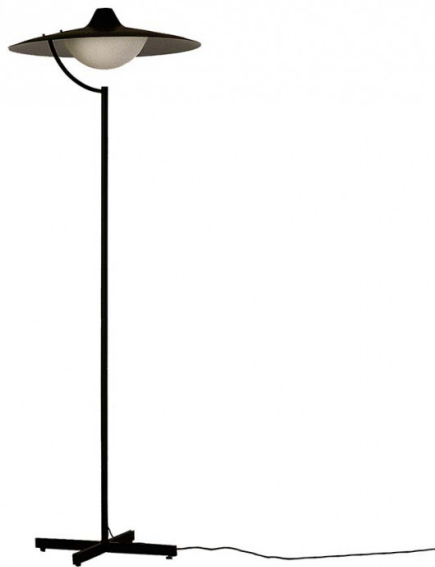

DCW editions Biny LED Floor Lamp

LA10792

SOURCE: <https://www.davidvillagelighting.co.uk/product/DCW-editions-Biny-LED-Floor-Lamp/10001040>

PRODUCT DESCRIPTION

Designer: Jacques Biny

DCW editions Biny LED Floor Lamp

The DCW editions Biny LED Floor Lamp was designed by Jacques Biny and boasts a timeless elegance. Jacques Biny is a French luminist of the Trente Glorieuses period, he was also an editor and collaborated with some of the best young designers of his time, such as Michel Buffet, Gustave Gauthier, Jean Boris Lacroix and Charles Ramos. This design harnesses a distinct silhouette and is a perfect example of minimalistic design - allowing it to adjust to a wide range of contemporary interiors.

The DCW editions Biny Floor Lamp has a distinct silhouette, resembling a man raising his hat in greeting; with its classic style, the Biny floor lamp combines cold, geometric simplicity with the playful irony of its shape. This floor lamp features adjustable feet, ensuring Biny can adjust to sloped or uneven floors, these feet also guarantee exceptional stability. The glass diffuser emits a soft and calming illumination, which is reflected against the shade and cast downwards - resulting in a glare free downlight. This makes the Biny LED Floor Lamp perfect as a reading light in your living area or as an ambient lighting solution in your home or commercial space.

PRODUCT SPECIFICATION

Light Source: 9W, 2700K, 900 Lumens

IP Code: 20

Dimming: Integrated dimmer on the product.

Dimensions: Shade: Ø55cm
Height: 159cm
Base: 44cm
Cable Length: 200cm

For all sales and technical enquiries, please contact: