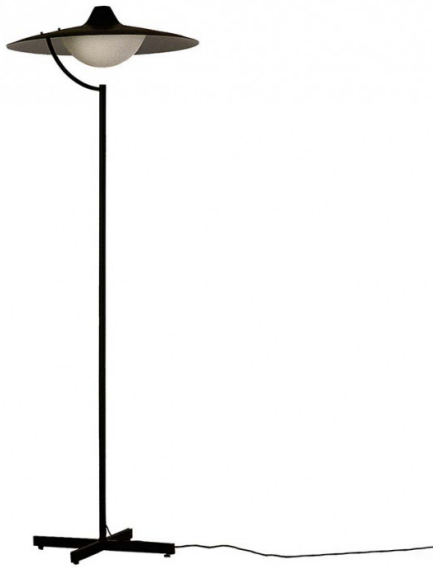

# DCW editions Biny LED Floor Lamp

LA10792

SOURCE: <https://www.davidvillagelighting.co.uk/product/DCW-editions-Biny-LED-Floor-Lamp/10001040>

## DCW editions Biny LED Floor Lamp

The DCW editions Biny LED Floor Lamp was designed by Jacques Biny and boasts a timeless elegance. Jacques Biny is a French luminist of the Trente Glorieuses period, he was also an editor and collaborated with some of the best young designers of his time, such as Michel Buffet, Gustave Gauthier, Jean Boris Lacroix and Charles Ramos. This design harnesses a distinct silhouette and is a perfect example of minimalistic design - allowing it to adjust to a wide range of contemporary interiors.

The DCW editions Biny Floor Lamp has a distinct silhouette, resembling a man raising his hat in greeting; with its classic style, the Biny floor lamp combines cold, geometric simplicity with the playful irony of its shape. This floor lamp features adjustable feet, ensuring Biny can adjust to sloped or uneven floors, these feet also guarantee exceptional stability. The glass diffuser emits a soft and calming illumination, which is reflected against the shade and cast downwards - resulting in a glare free downlight. This makes the Biny LED Floor Lamp perfect as a reading light in your living area or as an ambient lighting solution in your home or commercial space.

## PRODUCT SPECIFICATION

- Light Source:** 9W, 2700K, 900 Lumens
- IP Code:** 20
- Dimming:** Integrated dimmer on the product.
- Dimensions:** Shade: Ø55cm  
Height: 159cm  
Base: 44cm  
Cable Length: 200cm