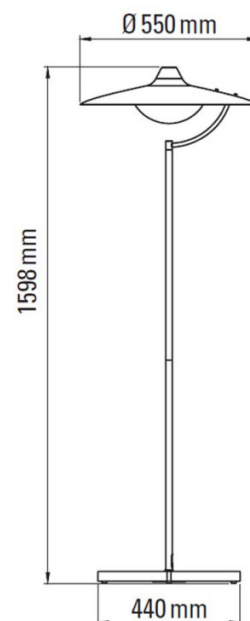

The DCW editions Biny Floor Lamp has a distinct silhouette, resembling a man raising his hat in greeting; with its classic style, the Biny floor lamp combines cold, geometric simplicity with the playful irony of its shape. This floor lamp features adjustable feet, ensuring Biny can adjust to sloped or uneven floors, these feet also guarantee exceptional stability. The glass diffuser emits a soft and calming illumination, which is reflected against the shade and cast downwards - resulting in a glare free downlight. This makes the Biny LED Floor Lamp perfect as a reading light in your living area or as an ambient lighting solution in your home or commercial space.

PRODUCT SPECIFICATION

Light Source: 9W, 2700K, 900 Lumens

IP Code: 20

Dimming: Integrated dimmer on the product.

Dimensions: Shade: Ø55cm
Height: 159cm
Base: 44cm
Cable Length: 200cm

For all sales and technical enquiries, please contact: