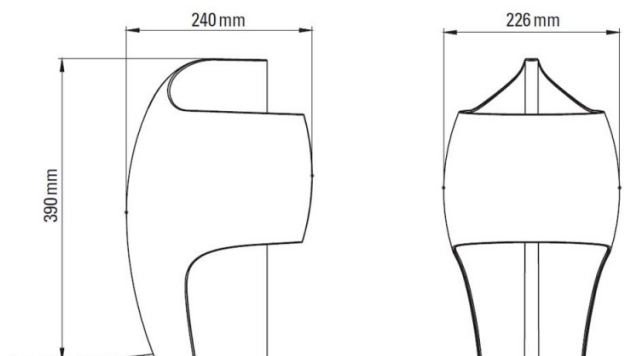

## PRODUCT SPECIFICATION

**Light Source:** 7.5W, 2200K, 750 Lumens

**IP Code:** 20

**Dimming:** In line on/off switch included on cable.

**Dimensions:** Height: 39cm  
Width: 22.6cm  
Depth: 24cm  
Cable Length: 200cm