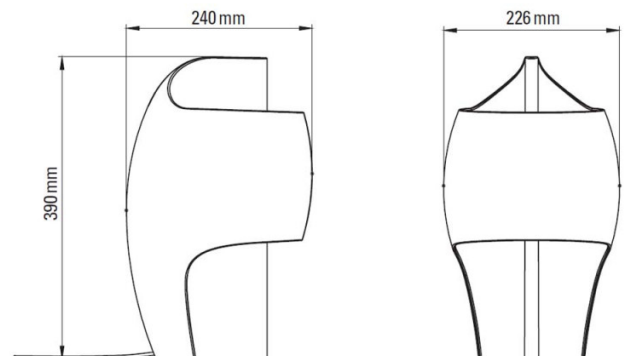

PRODUCT SPECIFICATION

Light Source: 7.5W, 2200K, 750 Lumens

IP Code: 20

Dimming: In line on/off switch included on cable.

Dimensions: Height: 39cm
Width: 22.6cm
Depth: 24cm
Cable Length: 200cm