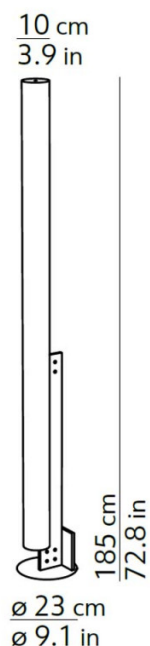

# KDLN Model T LED Floor Lamp

LA10790

SOURCE: <https://www.davidvillagelighting.co.uk/product/KDLN-Model-T-LED-Floor-Lamp/10001036>

### KDLN Model T LED Floor Lamp

The KDLN Model T LED Floor Lamp was designed by Francesca Smiraglia and was inspired by De Stijl (also known as Neoplasticism), a Dutch art movement founded in 1917. This floor lamp boasts a minimalist form, and a sculptural quality, making it easy to adapt to multiple interiors. This unique LED floor lamp is available in a neutral white, neutral black or a bolder red if you are looking to add a burst of colour to your environment. The weighted base ensures the light remains balanced, with no worry of it being knocked over.

## PRODUCT SPECIFICATION

- Light Source:** 60W, 2700K, 6600 Lumens
- IP Code:** 20
- Dimming:** In-line dimmer included on the cable.
- Dimensions:** Diffuser: Ø10cm  
Height: 185cm  
Base: Ø23cm

**For all sales and technical enquiries, please contact:**