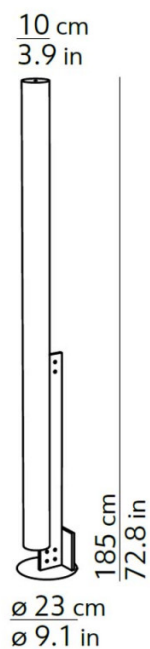

# KDLN Model T LED Floor Lamp

LA10790

SOURCE: <https://www.davidvillagelighting.co.uk/product/KDLN-Model-T-LED-Floor-Lamp/10001036>

### KDLN Model T LED Floor Lamp

The KDLN Model T LED Floor Lamp was designed by Francesca Smiraglia and was inspired by De Stijl (also known as Neoplasticism), a Dutch art movement founded in 1917. This floor lamp boasts a minimalist form, and a sculptural quality, making it easy to adapt to multiple interiors. This unique LED floor lamp is available in a neutral white, neutral black or a bolder red if you are looking to add a burst of colour to your environment. The weighted base ensures the light remains balanced, with no worry of it being knocked over.

## PRODUCT SPECIFICATION

- Light Source:** 60W, 2700K, 6600 Lumens
- IP Code:** 20
- Dimming:** In-line dimmer included on the cable.
- Dimensions:** Diffuser: Ø10cm  
Height: 185cm  
Base: Ø23cm

**For all sales and technical enquiries, please contact:**