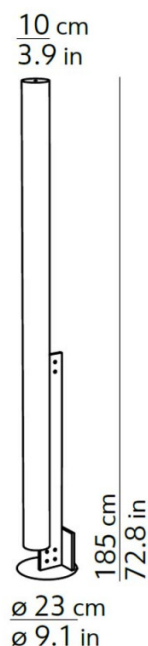

kdl*n*

# KDLN Model T LED Floor Lamp

LA10790

SOURCE: <https://www.davidvillagelighting.co.uk/product/KDLN-Model-T-LED-Floor-Lamp/10001036>

### KDLN Model T LED Floor Lamp

The KDLN Model T LED Floor Lamp was designed by Francesca Smiraglia and was inspired by De Stijl (also known as Neoplasticism), a Dutch art movement founded in 1917. This floor lamp boasts a minimalist form, and a sculptural quality, making it easy to adapt to multiple interiors. This unique LED floor lamp is available in a neutral white, neutral black or a bolder red if you are looking to add a burst of colour to your environment. The weighted base ensures the light remains balanced, with no worry of it being knocked over.

## PRODUCT SPECIFICATION

- Light Source:** 60W, 2700K, 6600 Lumens
- IP Code:** 20
- Dimming:** In-line dimmer included on the cable.
- Dimensions:** Diffuser: Ø10cm  
Height: 185cm  
Base: Ø23cm

**For all sales and technical enquiries, please contact:**