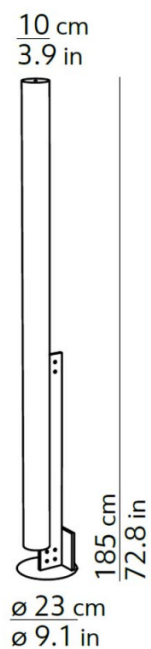

KDLN Model T LED Floor Lamp

LA10790

SOURCE: <https://www.davidvillagelighting.co.uk/product/KDLN-Model-T-LED-Floor-Lamp/10001036>

PRODUCT DESCRIPTION

Designer: Francesca Smiraglia

KDLN Model T LED Floor Lamp

The KDLN Model T LED Floor Lamp was designed by Francesca Smiraglia and was inspired by De Stijl (also known as Neoplasticism), a Dutch art movement founded in 1917. This floor lamp boasts a minimalist form, and a sculptural quality, making it easy to adapt to multiple interiors. This unique LED floor lamp is available in a neutral white, neutral black or a bolder red if you are looking to add a burst of colour to your environment. The weighted base ensures the light remains balanced, with no worry of it being knocked over.

Please Note: this floor lamp comes with a cable and plug, so must be installed near a socket.

PRODUCT SPECIFICATION

- Light Source:** 60W, 2700K, 6600 Lumens
- IP Code:** 20
- Dimming:** In-line dimmer included on the cable.
- Dimensions:** Diffuser: Ø10cm
Height: 185cm
Base: Ø23cm