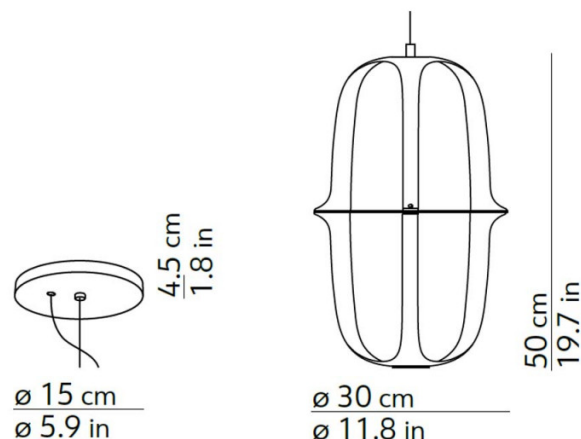

**PRODUCT SPECIFICATION**

**Light Source:** 25W, 2700K, 2750 Lumens

**IP Code:** 20

**Dimming:** Dimmable via mains phase dimming.

**Dimensions:** Shade: Ø30cm  
Shade Height: 50cm  
Cable Length: 180cm  
Ceiling Canopy: Ø15cm