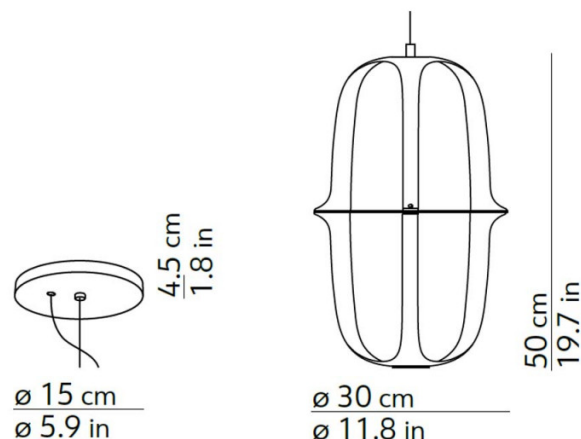

For all sales and technical enquiries, please contact:

+44 (0)114 263 4266

info@davidvillagelighting.co.uk

www.davidvillagelighting.co.uk