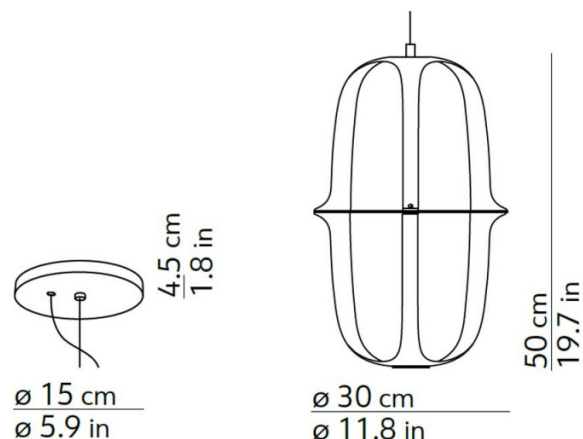

PRODUCT SPECIFICATION

Light Source: 25W, 2700K, 2750 Lumens

IP Code: 20

Dimming: Dimmable via mains phase dimming.

Dimensions: Shade: Ø30cm
Shade Height: 50cm
Cable Length: 180cm
Ceiling Canopy: Ø15cm

For all sales and technical enquiries, please contact: