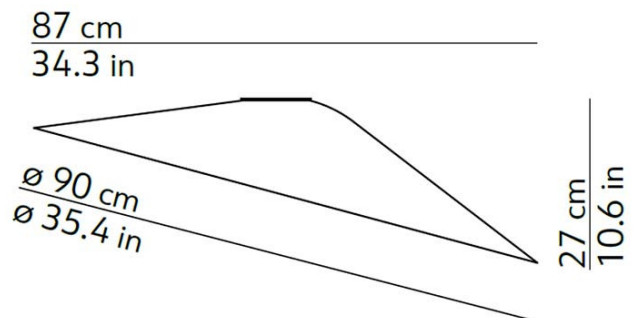

Dimensions: Ø90cm
Width: 87cm
Depth: 27cm

For all sales and technical enquiries, please contact:

+44 (0)114 263 4266

info@davidvillagelighting.co.uk

www.davidvillagelighting.co.uk