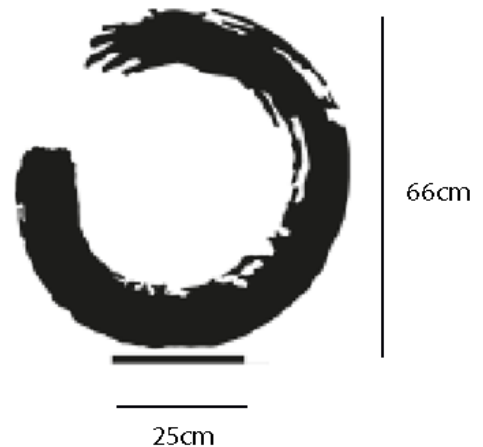

## PRODUCT SPECIFICATION

**Light Source:** 11W, 2700K, 1749 Lumens

**IP Code:** 20

**Dimming:** In-line dimmer included on the cable.

**Dimensions:** Height: 66cm  
Base Width: 25cm  
Base Depth: 15cm

**For all sales and technical enquiries, please contact:**