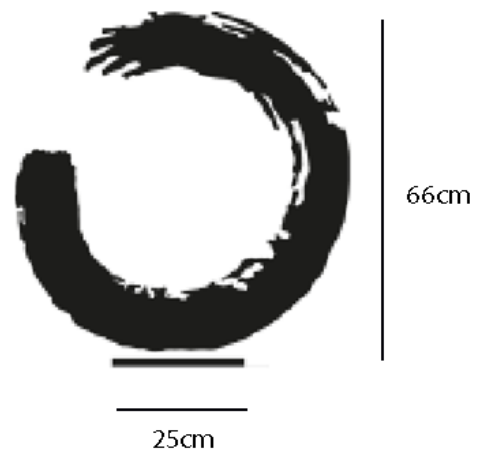

PRODUCT SPECIFICATION

Light Source: 11W, 2700K, 1749 Lumens

IP Code: 20

Dimming: In-line dimmer included on the cable.

Dimensions: Height: 66cm
Base Width: 25cm
Base Depth: 15cm

For all sales and technical enquiries, please contact: