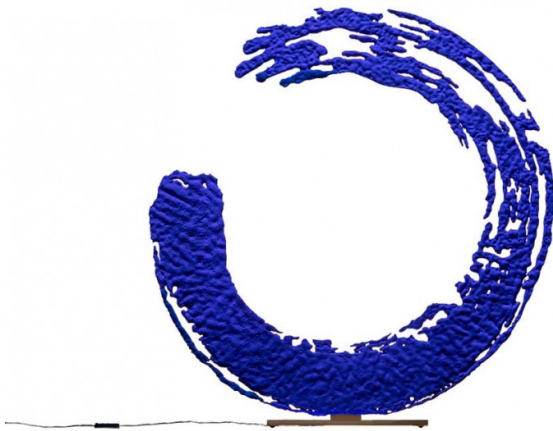

PRODUCT DESCRIPTION

Designer: Enzo Catellani

Catellani & Smith Enso LED Table Lamp

During a period of time in Japan, Enzo Catellani fell in love with the art of calligraphy - and the concept behind the Catellani & Smith Enso Table Lamp began to form. Catellani took inspiration from Japanese calligraphy, specifically the circle symbol of enlightenment and wholeness; Enso. This table lamp imitates a brush stroke, fading as the circle comes to an end; this grants Enso a sense of movement, which adds to the dramatic presence.

The Catellani & Smith Enso LED Table Lamp is crafted from metal, with a hand-painted blue surface and a brass base. Fitted with 11 LED boards on the back of the lamp, Enso emits a warm and inviting indirect light. This makes Enso perfect for areas of your room where relaxation is key. A beautiful source of light on a side table in lounge areas, in dining rooms or even in hallways. Alternatively, the Enso LED Table Lamp can also make a large impact in commercial spaces, especially in the hospitality sector or in the wellness industry; for example, restaurants, bars, hotels and spas. Enso also boasts a built-in dimmer on the cable, the lamp can be turned on and off by pressing the switch, or it can be dimmed by holding down until the LEDs reach a light output which suits your environment.