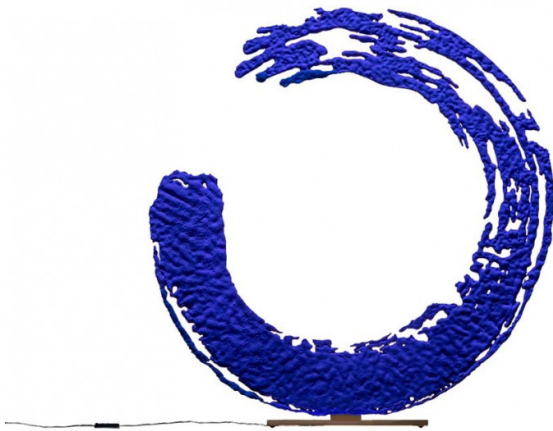

Catellani & Smith Enso LED Table Lamp

LA10786

SOURCE: <https://www.davidvillagelighting.co.uk/product/Catellani-Smith-Enso-LED-Table-Lamp/10001028>

PRODUCT DESCRIPTION

Designer: Enzo Catellani

Catellani & Smith Enso LED Table Lamp

During a period of time in Japan, Enzo Catellani fell in love with the art of calligraphy - and the concept behind the Catellani & Smith Enso Table Lamp began to form. Catellani took inspiration from Japanese calligraphy, specifically the circle symbol of enlightenment and wholeness; Enso. This table lamp imitates a brush stroke, fading as the circle comes to an end; this grants Enso a sense of movement, which adds to the dramatic presence.

The Catellani & Smith Enso LED Table Lamp is crafted from metal, with a hand-painted blue surface and a brass base. Fitted with 11 LED boards on the back of the lamp, Enso emits a warm and inviting indirect light. This makes Enso perfect for areas of your room where relaxation is key. A beautiful source of light on a side table in lounge areas, in dining rooms or even in hallways. Alternatively, the Enso LED Table Lamp can also make a large impact in commercial spaces, especially in the hospitality sector or in the wellness industry; for example, restaurants, bars, hotels and spas. Enso also boasts a built-in dimmer on the cable, the lamp can be turned on and off by pressing the switch, or it can be dimmed by holding down until the LEDs reach a light output which suits your environment.