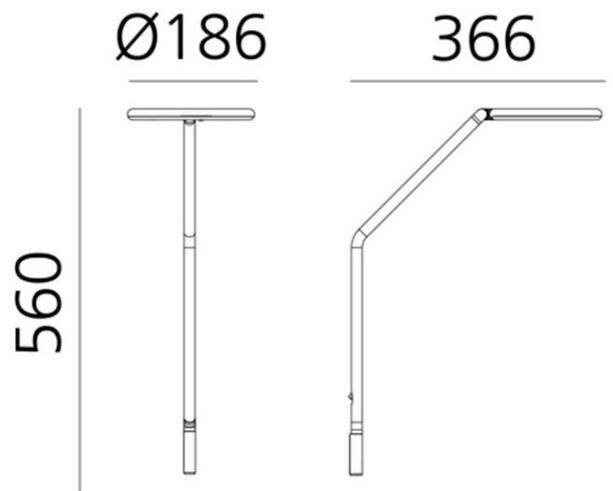

Artemide

Artemide Vine LED Wall Light

LA10782/WALL

SOURCE: <https://www.davidvillagelighting.co.uk/product/Artemide-Vine-LED-Wall-Light/10001017>

PRODUCT DESCRIPTION

Designer: BIG

Artemide Vine LED Wall Light

Designed by BIG, the Artemide Vine LED Wall Light is a larger and more interactive version of the [Vine Spot Wall Light](#). The structure consists of an unbroken black line, which conceals all of the technological complexity and innovative research within a 25mm diameter. Vine prides itself on its interactivity, harnessing two joints which allow you to manoeuvre the light source and personalise the direction - this makes Vine perfect for both task lighting and ambient lighting. The Artemide Vine Wall Light protrudes away from the wall, this makes it a functional lighting solution for workspaces, a reading light in living areas or for illuminating areas in the hospitality sector, such as restaurants and bars.

PRODUCT SPECIFICATION

Light Source: 8W, 3000K, 602 Lumens

IP Code: 20

Dimming: Integrated dimmer on the product.

Dimensions: Head: Ø18.6cm
Height: 56cm
Depth: 36.6cm

For all sales and technical enquiries, please contact: