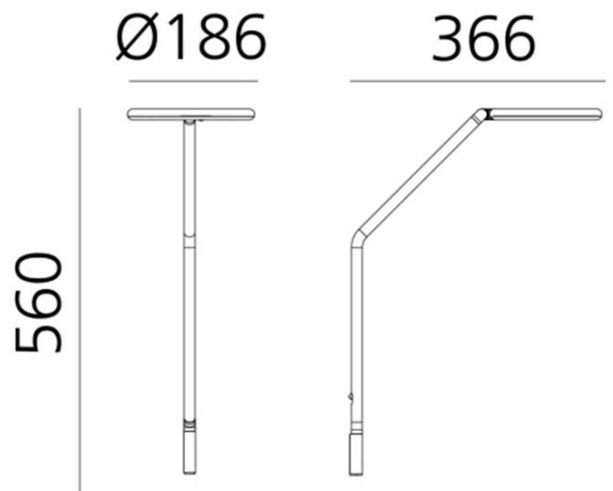

Artemide

Artemide Vine LED Wall Light

LA10782/WALL

SOURCE: <https://www.davidvillagelighting.co.uk/product/Artemide-Vine-LED-Wall-Light/10001017>

PRODUCT DESCRIPTION

Designer: BIG

Artemide Vine LED Wall Light

Designed by BIG, the Artemide Vine LED Wall Light is a larger and more interactive version of the [Vine Spot Wall Light](#). The structure consists of an unbroken black line, which conceals all of the technological complexity and innovative research within a 25mm diameter. Vine prides itself on its interactivity, harnessing two joints which allow you to manoeuvre the light source and personalise the direction - this makes Vine perfect for both task lighting and ambient lighting. The Artemide Vine Wall Light protrudes away from the wall, this makes it a functional lighting solution for workspaces, a reading light in living areas or for illuminating areas in the hospitality sector, such as restaurants and bars.

PRODUCT SPECIFICATION

- Light Source:** 8W, 3000K, 602 Lumens
- IP Code:** 20
- Dimming:** Integrated dimmer on the product.
- Dimensions:** Head: Ø18.6cm
Height: 56cm
Depth: 36.6cm

For all sales and technical enquiries, please contact: