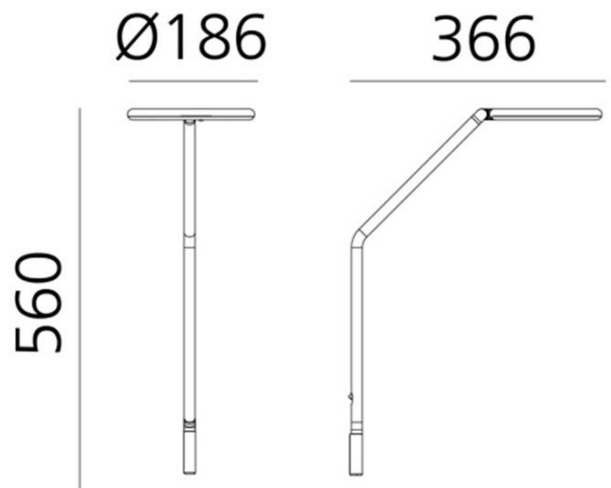

### Artemide Vine LED Wall Light

Designed by BIG, the Artemide Vine LED Wall Light is a larger and more interactive version of the [Vine Spot Wall Light](#). The structure consists of an unbroken black line, which conceals all of the technological complexity and innovative research within a 25mm diameter. Vine prides itself on its interactivity, harnessing two joints which allow you to manoeuvre the light source and personalise the direction - this makes Vine perfect for both task lighting and ambient lighting. The Artemide Vine Wall Light protrudes away from the wall, this makes it a functional lighting solution for workspaces, a reading light in living areas or for illuminating areas in the hospitality sector, such as restaurants and bars.

## PRODUCT SPECIFICATION

**Light Source:** 8W, 3000K, 602 Lumens

**IP Code:** 20

**Dimming:** Integrated dimmer on the product.

**Dimensions:** Head: Ø18.6cm  
Height: 56cm  
Depth: 36.6cm

For all sales and technical enquiries, please contact: