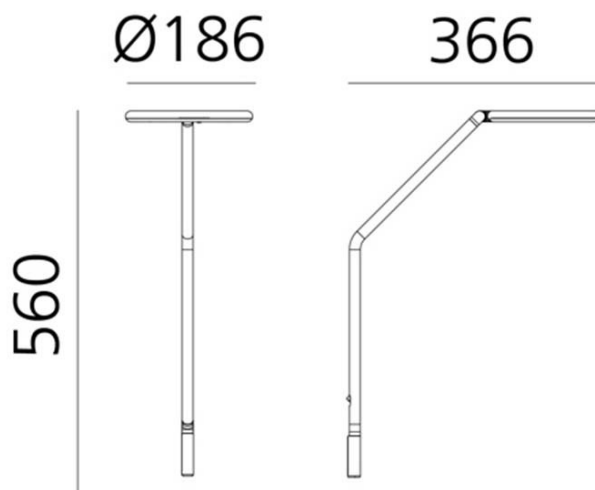

Artemide

Artemide Vine LED Wall Light

LA10782/WALL

SOURCE: <https://www.davidvillagelighting.co.uk/product/Artemide-Vine-LED-Wall-Light/10001017>

PRODUCT DESCRIPTION

Designer: BIG

Artemide Vine LED Wall Light

Designed by BIG, the Artemide Vine LED Wall Light is a larger and more interactive version of the [Vine Spot Wall Light](#). The structure consists of an unbroken black line, which conceals all of the technological complexity and innovative research within a 25mm diameter. Vine prides itself on its interactivity, harnessing two joints which allow you to manoeuvre the light source and personalise the direction - this makes Vine perfect for both task lighting and ambient lighting. The Artemide Vine Wall Light protrudes away from the wall, this makes it a functional lighting solution for workspaces, a reading light in living areas or for illuminating areas in the hospitality sector, such as restaurants and bars.

PRODUCT SPECIFICATION

Light Source: 8W, 3000K, 602 Lumens

IP Code: 20

Dimming: Integrated dimmer on the product.

Dimensions: Head: Ø18.6cm
Height: 56cm
Depth: 36.6cm

For all sales and technical enquiries, please contact: