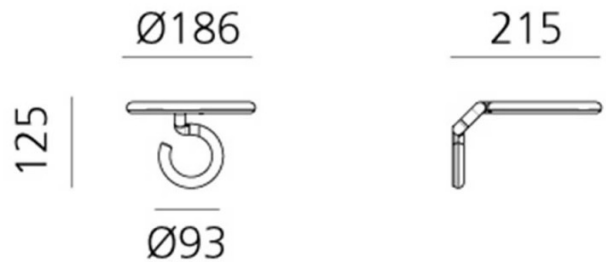

We currently have limited stock of this item in our [Clearance section](#).

A more compact version of the [Vine Wall Light](#), the Artemide Vine Spot boasts a smaller frame without any detriment to the light output. This wall light combines technological advancements with a simplistic and sleek form, the structure measuring only 16mm in diameter, resulting in the minimalism creating a perfect harmony.

Please Note: This wall light utilises a cable & plug so must be installed near a socket

PRODUCT SPECIFICATION

Light Source: 8W, 3000K, 602 Lumens

IP Code: 20

Dimming: Integrated dimmer on the product.

Dimensions: Head: Ø18.6cm
Height: 12.5cm
Depth: 21.5cm
Base: Ø9.3cm