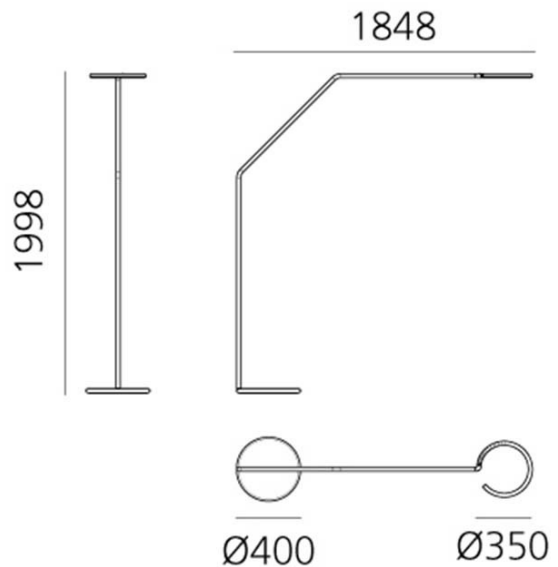

## PRODUCT DESCRIPTION

Designer: BIG

### Artemide Vine LED Floor Lamp

Artemide Vine LED Floor Lamp is a pure and balanced form, offering great freedom of movement with only two joints- this leaves users free to define their own light with one simple gesture. An unbroken section, measuring only 25mm, shapes the structure and houses all the opto-electronic and mechanical elements whilst still remaining simplistic in aesthetic. The minimalistic presence of the Vine Floor Lamp creates a perfect balance among different materials, weights, light quality, precision of movement and functionality. Vine Light represents a synthesis in which the apparent simplicity is the result of a deep know-how and innovative research.

## PRODUCT SPECIFICATION

- Light Source:** 35W, 3000K, 2639 Lumens
- IP Code:** 20
- Dimming:** Integrated dimmer on the product.
- Dimensions:** Head: Ø35cm  
Height: 200cm  
Depth: 184.8cm  
Base: Ø40cm