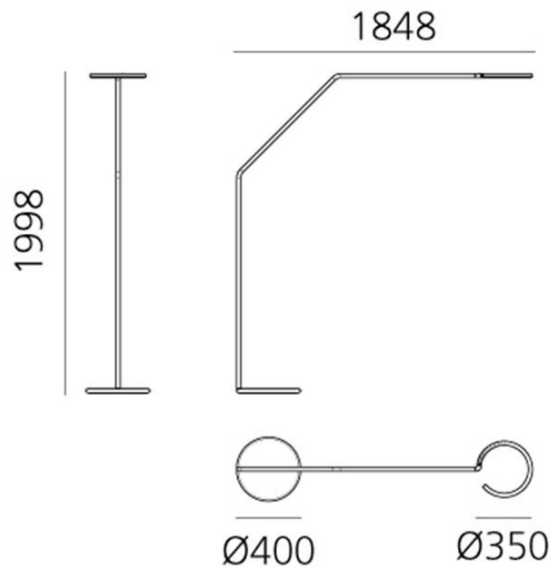

Artemide

Artemide Vine LED Floor Lamp

LA10782/FLOOR

SOURCE: <https://www.davidvillagelighting.co.uk/product/Artemide-Vine-LED-Floor-Lamp/10001015>

PRODUCT DESCRIPTION

Designer: BIG

Artemide Vine LED Floor Lamp

Artemide Vine LED Floor Lamp is a pure and balanced form, offering great freedom of movement with only two joints- this leaves users free to define their own light with one simple gesture. An unbroken section, measuring only 25mm, shapes the structure and houses all the opto-electronic and mechanical elements whilst still remaining simplistic in aesthetic. The minimalistic presence of the Vine Floor Lamp creates a perfect balance among different materials, weights, light quality, precision of movement and functionality. Vine Light represents a synthesis in which the apparent simplicity is the result of a deep know-how and innovative research.

PRODUCT SPECIFICATION

- Light Source:** 35W, 3000K, 2639 Lumens
- IP Code:** 20
- Dimming:** Integrated dimmer on the product.
- Dimensions:** Head: Ø35cm
Height: 200cm
Depth: 184.8cm
Base: Ø40cm

For all sales and technical enquiries, please contact: