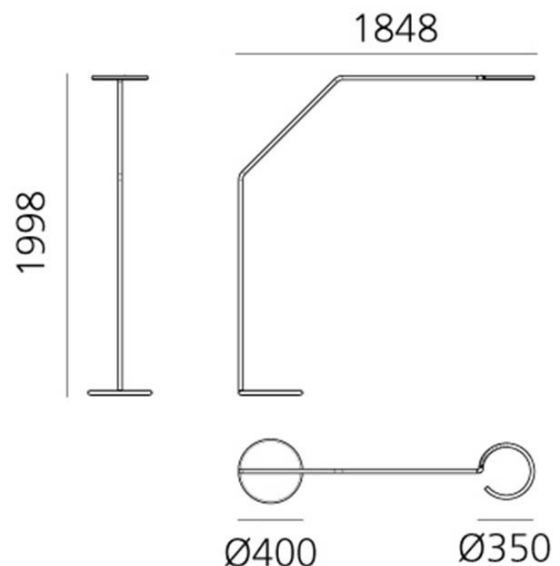

Artemide Vine LED Floor Lamp is a pure and balanced form, offering great freedom of movement with only two joints- this leaves users free to define their own light with one simple gesture. An unbroken section, measuring only 25mm, shapes the structure and houses all the opto-electronic and mechanical elements whilst still remaining simplistic in aesthetic. The minimalistic presence of the Vine Floor Lamp creates a perfect balance among different materials, weights, light quality, precision of movement and functionality. Vine Light represents a synthesis in which the apparent simplicity is the result of a deep know-how and innovative research.

PRODUCT SPECIFICATION

Light Source: 35W, 3000K, 2639 Lumens

IP Code: 20

Dimming: Integrated dimmer on the product.

Dimensions: Head: Ø35cm
Height: 200cm
Depth: 184.8cm
Base: Ø40cm

For all sales and technical enquiries, please contact: