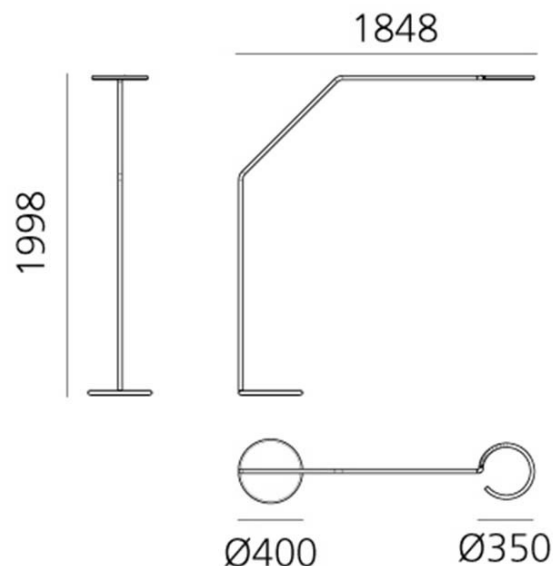

### Artemide Vine LED Floor Lamp

Artemide Vine LED Floor Lamp is a pure and balanced form, offering great freedom of movement with only two joints- this leaves users free to define their own light with one simple gesture. An unbroken section, measuring only 25mm, shapes the structure and houses all the opto-electronic and mechanical elements whilst still remaining simplistic in aesthetic. The minimalistic presence of the Vine Floor Lamp creates a perfect balance among different materials, weights, light quality, precision of movement and functionality. Vine Light represents a synthesis in which the apparent simplicity is the result of a deep know-how and innovative research.

## PRODUCT SPECIFICATION

**Light Source:** 35W, 3000K, 2639 Lumens

**IP Code:** 20

**Dimming:** Integrated dimmer on the product.

**Dimensions:** Head: Ø35cm  
Height: 200cm  
Depth: 184.8cm  
Base: Ø40cm