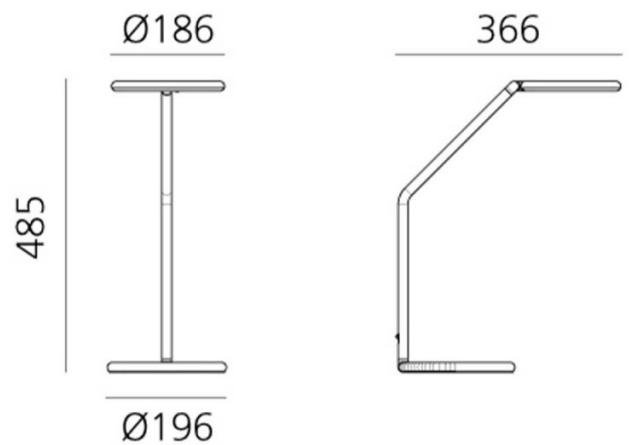

### Artemide Vine LED Table Lamp

We currently have limited stock of this item in our [Clearance section](#).

The Artemide Vine LED Table Lamp allows users to define their own light, through the adjustability of the body. It consists of only two joints, resulting in the minimalistic presence creating a perfect balance among different materials, weights, precision of movement and functionality. Vine Table Lamp is a beautiful example of how Artemide has leant into contemporary advancements, the technological complexity is perfectly encapsulated in a simple form.

The uninterrupted line created by Vine plays the role of base, stem, and diffuser. Measuring just 16mm in diameter, the jointed black tube houses all of the electronic and mechanical elements without taking up a vast amount of space on your surface.

## PRODUCT SPECIFICATION

- Light Source:** 8W, 3000K, 700 Lumens
- IP Code:** 20
- Dimming:** Integrated dimmer on the product.
- Dimensions:** Head: Ø18.6cm  
Height: 48.5cm  
Depth: 36.6cm  
Base: Ø19.2cm