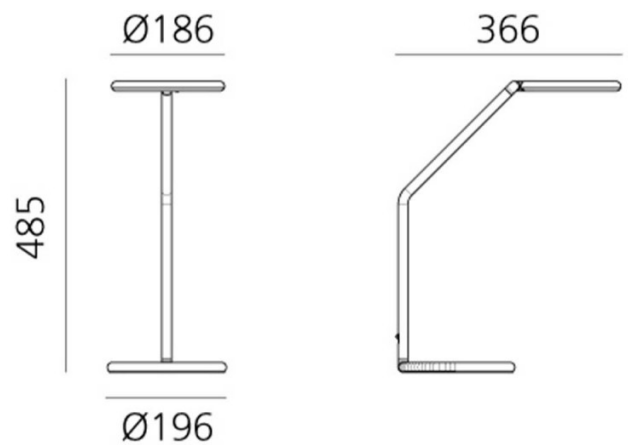

The uninterrupted line created by Vine plays the role of base, stem, and diffuser. Measuring just 16mm in diameter, the jointed black tube houses all of the electronic and mechanical elements without taking up a vast amount of space on your surface.

## PRODUCT SPECIFICATION

**Light Source:** 8W, 3000K, 700 Lumens

**IP Code:** 20

**Dimming:** Integrated dimmer on the product.

**Dimensions:** Head: Ø18.6cm  
Height: 48.5cm  
Depth: 36.6cm  
Base: Ø19.2cm