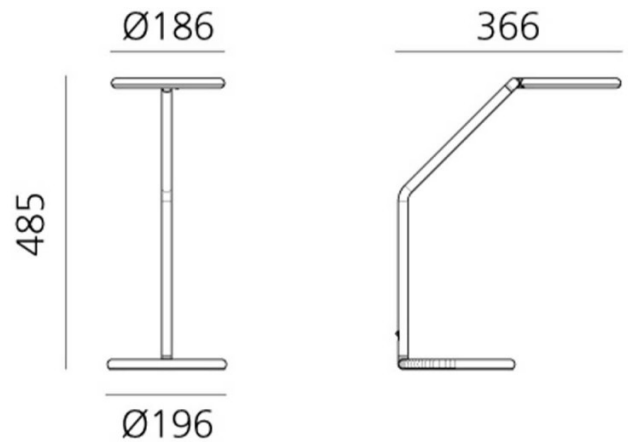

The Artemide Vine LED Table Lamp allows users to define their own light, through the adjustability of the body. It consists of only two joints, resulting in the minimalistic presence creating a perfect balance among different materials, weights, precision of movement and functionality. Vine Table Lamp is a beautiful example of how Artemide has leant into contemporary advancements, the technological complexity is perfectly encapsulated in a simple form.

The uninterrupted line created by Vine plays the role of base, stem, and diffuser. Measuring just 16mm in diameter, the jointed black tube houses all of the electronic and mechanical elements without taking up a vast amount of space on your surface.

The Artemide Vine Table Lamp is also available with a fixed base. [Contact Us](#) for more information and pricing.

PRODUCT SPECIFICATION

- Light Source:** 8W, 3000K, 700 Lumens
- IP Code:** 20
- Dimming:** Integrated dimmer on the product.
- Dimensions:** Head: Ø18.6cm
Height: 48.5cm
Depth: 36.6cm
Base: Ø19.2cm