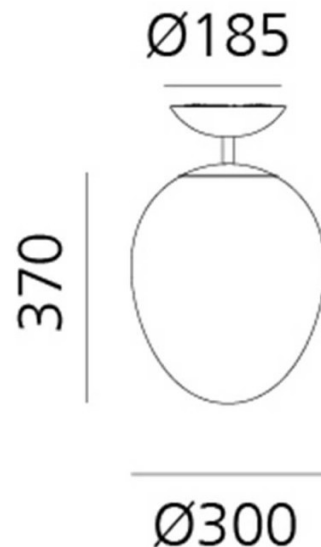

Artemide

Artemide Stellar Nebula LED Ceiling Light

LA10576/CEILING

SOURCE: <https://www.davidvillagelighting.co.uk/product/Artemide-Stellar-Nebula-LED-Ceiling-Light/10001010>

PRODUCT DESCRIPTION

Designer: BIG

PRODUCT SPECIFICATION

Light Source:	20W, 3000K, 1890 Lumens
IP Code:	20
Dimming:	Push to make/switch dimming, dimmable using push to make switches. Please consult your electrician, additional wiring may be required on site.
Dimensions:	Shade: Ø30cm Height: 37cm Ceiling Canopy: Ø18.5cm