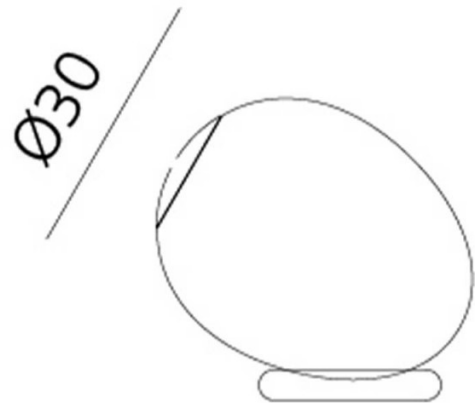

The Artemide Stellar Nebula Table Lamp was designed by BIG, due to their desire to bring attention to artisanal glass blowing techniques. Each shade is hand blown by master glass makers, the crystal glass shape that is created is then treated with an dichroic finishing process - this finishing process provides the lamp with a solid and protective clear coat, which creates beautiful colour reflections upon the surface when the lamp is illuminated. The dichroic finish utilises an innovative and sustainable deposition process PVD (which stands for Physical Vapour Deposition). This results in 0 emissions, 0 waste and use of only 5% solvents.

The Stellar Nebular LED Table Lamp also does not feature any fixed elements to the base of the blown glass diffuser, it simply utilises a transparent glass holder which can accommodate the varying shapes of the Stellar Nebular. The diffuser is carefully placed on this base, enhancing the simplicity without interfering with the light coloured reflections of the light that filter through the dichroic finish and make the lamp resemble a bubble.

PRODUCT SPECIFICATION

Light Source: 12W, 3000K, 1750 Lumens

IP Code: 20

Dimensions: Ø30cm
Height: 37cm
Cable Length: 155cm

For all sales and technical enquiries, please contact:

+44 (0)114 263 4266

info@davidvillagelighting.co.uk