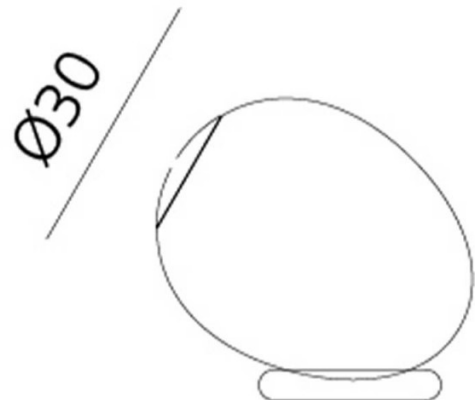

The Stellar Nebular LED Table Lamp also does not feature any fixed elements to the base of the blown glass diffuser, it simply utilises a transparent glass holder which can accommodate the varying shapes of the Stellar Nebular. The diffuser is carefully placed on this base, enhancing the simplicity without interfering with the light coloured reflections of the light that filter through the dichroic finish and make the lamp resemble a bubble.

PRODUCT SPECIFICATION

Light Source: 12W, 3000K, 1750 Lumens

IP Code: 20

Dimensions: Ø30cm
Height: 37cm
Cable Length: 155cm

For all sales and technical enquiries, please contact:

+44 (0)114 263 4266

info@davidvillagelighting.co.uk