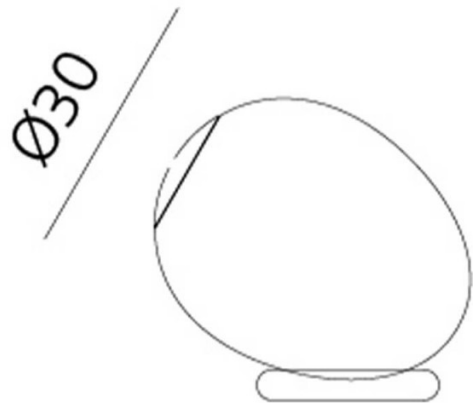

The Stellar Nebular LED Table Lamp also does not feature any fixed elements to the base of the blown glass diffuser, it simply utilises a transparent glass holder which can accommodate the varying shapes of the Stellar Nebular. The diffuser is carefully placed on this base, enhancing the simplicity without interfering with the light coloured reflections of the light that filter through the dichroic finish and make the lamp resemble a bubble.

### PRODUCT SPECIFICATION

**Light Source:** 12W, 3000K, 1750 Lumens

**IP Code:** 20

**Dimensions:** Ø30cm  
Height: 37cm  
Cable Length: 155cm

**For all sales and technical enquiries, please contact:**

+44 (0)114 263 4266