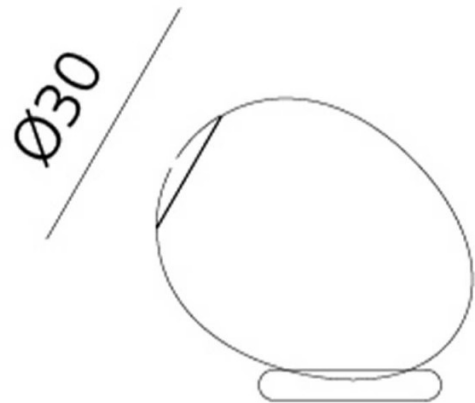

PRODUCT SPECIFICATION

Light Source: 12W, 3000K, 1750 Lumens

IP Code: 20

Dimensions: Ø30cm
Height: 37cm
Cable Length: 155cm