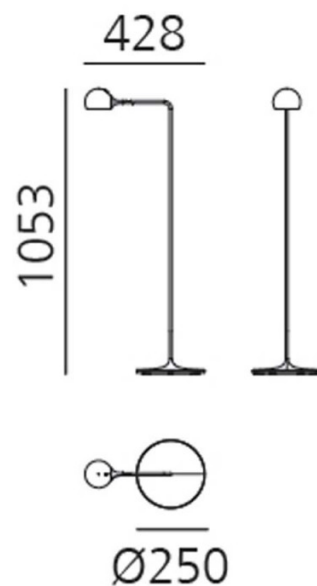

Artemide

LA10781/READ

Artemide Ixa LED Reading Floor Lamp

SOURCE: <https://www.davidvillagelighting.co.uk/product/Artemide-Ixa-LED-Reading-Floor-Lamp/10001008>

PRODUCT DESCRIPTION

Designer: Foster + Partners

Artemide Ixa LED Reading Floor Lamp

The Artemide Ixa LED Reading Floor Lamp is a contemporary lighting solution which allows complete freedom of movement due to the construction of its lamp head. The light source is only attached to the body of the lamp by means of a magnet, and can easily be removed and rotated to direct the illumination in any direction. Ixa Reading Floor is ideal as a reading light next to the sofa in the living room, but also as a work light in the office or studio.

PRODUCT SPECIFICATION

- Light Source:** 10W, 3000K, 700 Lumens
- IP Code:** 20
- Dimming:** Integrated dimmer on the product.
- Dimensions:** Height: 105.3cm
Depth: 42.8cm
Base: Ø25cm
Cable Length: 180cm