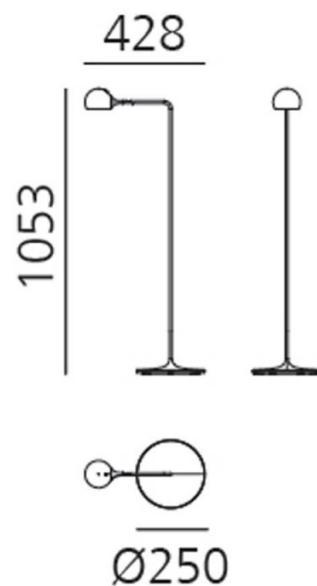

## PRODUCT SPECIFICATION

- Light Source:** 10W, 3000K, 700 Lumens
- IP Code:** 20
- Dimming:** Integrated dimmer on the product.
- Dimensions:** Height: 105.3cm  
Depth: 42.8cm  
Base: Ø25cm  
Cable Length: 180cm