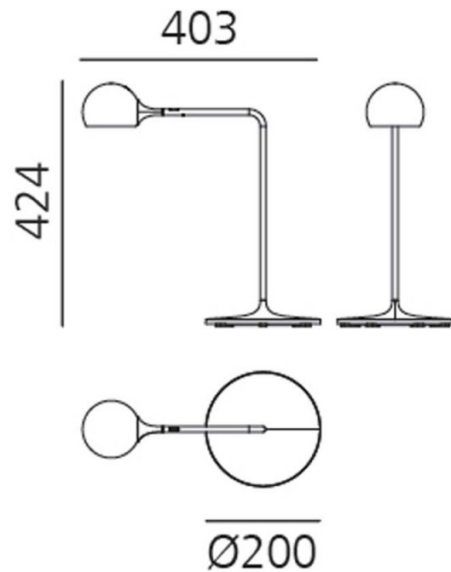

The Artemide Ixa Table Lamp is the definition of functional and sustainable design, allowing you to bring the light to where it is most needed in the room. Inspired by Alexander Calder's sculptures and designed by Foster + Partners, who declare a profound approach to sustainable design, the Ixa LED Table Lamp consists of an adjustable head, metal rods and a counterweight. Providing you with vast amounts of flexibility, the Ixa also boasts a detachable lamp head - this light source is only attached by a magnet and can be easily rotated to direct the light emission in any desired direction.

PRODUCT SPECIFICATION

Light Source: 10W, 3000K, 700 Lumens

IP Code: 20

Dimming: Integrated dimmer on the product.

Dimensions: Height: 42.4cm
Depth: 40.3cm
Base: Ø20cm
Cable Length: 155cm

For all sales and technical enquiries, please contact: