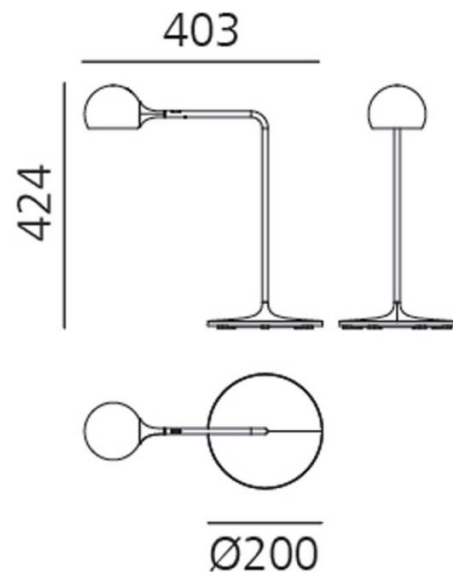

PRODUCT SPECIFICATION

Light Source: 10W, 3000K, 700 Lumens

IP Code: 20

Dimming: Integrated dimmer on the product.

Dimensions: Height: 42.4cm
Depth: 40.3cm
Base: Ø20cm
Cable Length: 155cm

For all sales and technical enquiries, please contact: