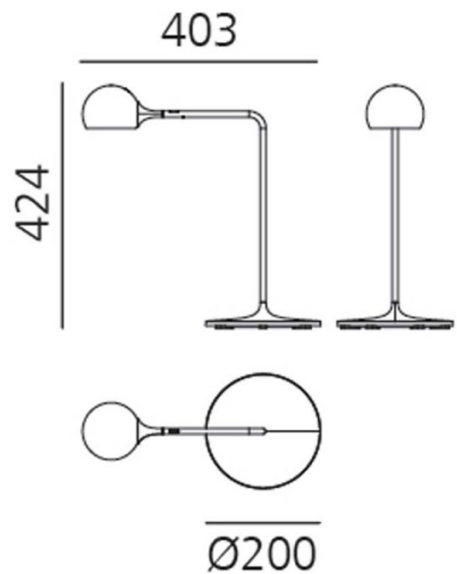

PRODUCT SPECIFICATION

Light Source: 10W, 3000K, 700 Lumens

IP Code: 20

Dimming: Integrated dimmer on the product.

Dimensions: Height: 42.4cm
Depth: 40.3cm
Base: Ø20cm
Cable Length: 155cm

For all sales and technical enquiries, please contact: