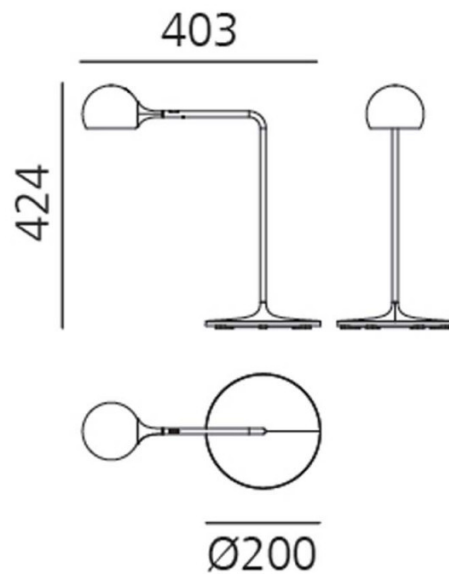

PRODUCT SPECIFICATION

Light Source: 10W, 3000K, 700 Lumens

IP Code: 20

Dimming: Integrated dimmer on the product.

Dimensions: Height: 42.4cm
Depth: 40.3cm
Base: Ø20cm
Cable Length: 155cm

For all sales and technical enquiries, please contact: