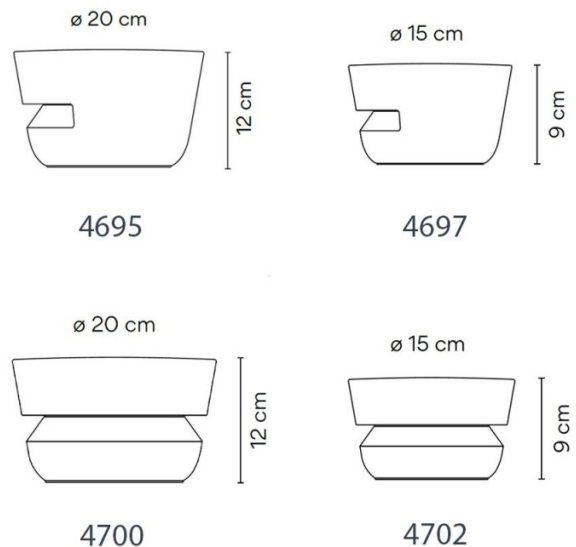

PRODUCT SPECIFICATION

Light Source: **Small, Half Halo:** 4.6W, 2700K, 81.72 Lumens
Large, Half Halo: 7.8W, 2700K, 96.18 Lumens

Small, Full Halo: 12.8W, 2700K, 101.1 Lumens
Large, Full Halo: 18.8W, 2700K, 97.64 Lumens

IP Code: 65

Dimming: Non-Dimmable.

Dimensions: **Small:** Ø16cm, Height: 9cm
Large: Ø20cm, Height: 12cm