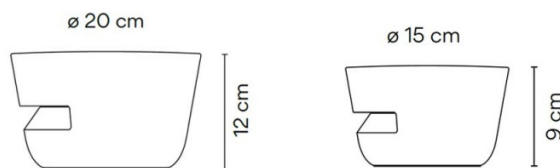

Small, Full Halo: 12.8W, 2700K, 101.1 Lumens
Large, Full Halo: 18.8W, 2700K, 97.64 Lumens

IP Code: 65

Dimming: Non-Dimmable.

Dimensions: **Small:** Ø16cm, Height: 9cm
Large: Ø20cm, Height: 12cm

4695

4697

4700