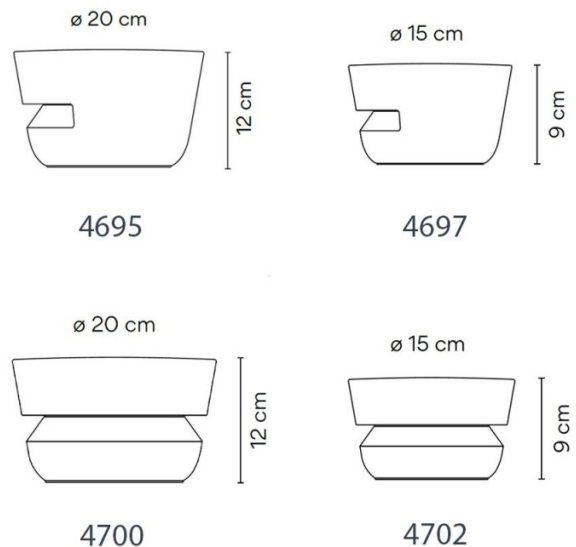

Vibia Dots Outdoor is also available with a dimmable light source. [Contact us](#) for more information and pricing.

PRODUCT SPECIFICATION

Light Source: **Small, Half Halo:** 4.6W, 2700K, 81.72 Lumens
Large, Half Halo: 7.8W, 2700K, 96.18 Lumens

Small, Full Halo: 12.8W, 2700K, 101.1 Lumens
Large, Full Halo: 18.8W, 2700K, 97.64 Lumens

IP Code: 65

Dimming: Non-Dimmable.

Dimensions: **Small:** Ø16cm, Height: 9cm
Large: Ø20cm, Height: 12cm

For all sales and technical enquiries, please contact: