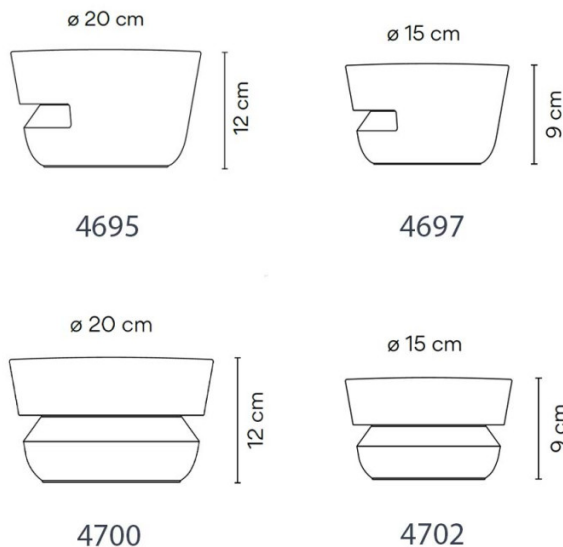

## PRODUCT SPECIFICATION

**Light Source:** **Small, Half Halo:** 4.6W, 2700K, 81.72 Lumens  
**Large, Half Halo:** 7.8W, 2700K, 96.18 Lumens

**Small, Full Halo:** 12.8W, 2700K, 101.1 Lumens  
**Large, Full Halo:** 18.8W, 2700K, 97.64 Lumens

**IP Code:** 65

**Dimming:** Non-Dimmable.

**Dimensions:** **Small:** Ø16cm, Height: 9cm  
**Large:** Ø20cm, Height: 12cm

**For all sales and technical enquiries, please contact:**

+44 (0)114 263 4266

[info@davidvillagelighting.co.uk](mailto:info@davidvillagelighting.co.uk)