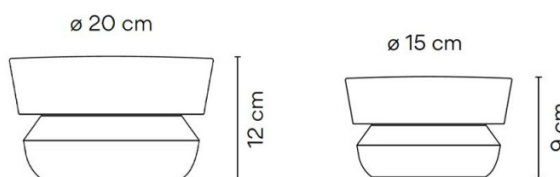

Small, Full Halo: 12.8W, 2700K, 101.1 Lumens
Large, Full Halo: 18.8W, 2700K, 97.64 Lumens

IP Code: 65

Dimming: Non-Dimmable.

Dimensions: **Small:** Ø16cm, Height: 9cm
Large: Ø20cm, Height: 12cm

4695

4697

4700