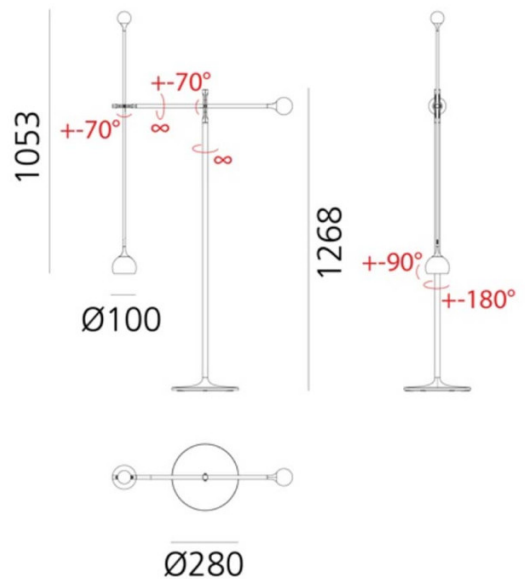

Artemide Ixa LED Floor Lamp is a combination of an adjustable spherical head, rods and counterweights. Bringing light to where it is needed, and encouraging the user to interact with the object - making it possible to personalise your space. The Ixa LED Floor Lamp provides a diffuser which can be separated from the base of the lamp, allowing it to freely rotate, and granting its user the ability to project the light in any direction. Inspired by Alexander Calder's sculptures, the design interprets the idea of 'elegant balance' through precision engineering.

## PRODUCT SPECIFICATION

- Light Source:** 10W, 3000K, 700 Lumens
- IP Code:** 20
- Dimming:** Integrated dimmer on the product.
- Dimensions:** Diffuser: Ø10cm  
 Body Height: 126.8cm  
 Arm Height: 105.3cm  
 Base: Ø28cm  
 Cable Length: 180cm