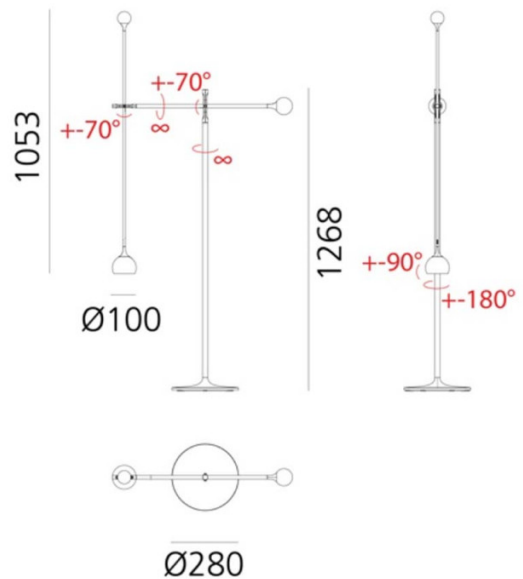

Artemide Ixa LED Floor Lamp is a combination of an adjustable spherical head, rods and counterweights. Bringing light to where it is needed, and encouraging the user to interact with the object - making it possible to personalise your space. The Ixa LED Floor Lamp provides a diffuser which can be separated from the base of the lamp, allowing it to freely rotate, and granting its user the ability to project the light in any direction. Inspired by Alexander Calder's sculptures, the design interprets the idea of 'elegant balance' through precision engineering.

## PRODUCT SPECIFICATION

- Light Source:** 10W, 3000K, 700 Lumens
- IP Code:** 20
- Dimming:** Integrated dimmer on the product.
- Dimensions:** Diffuser: Ø10cm  
 Body Height: 126.8cm  
 Arm Height: 105.3cm  
 Base: Ø28cm  
 Cable Length: 180cm