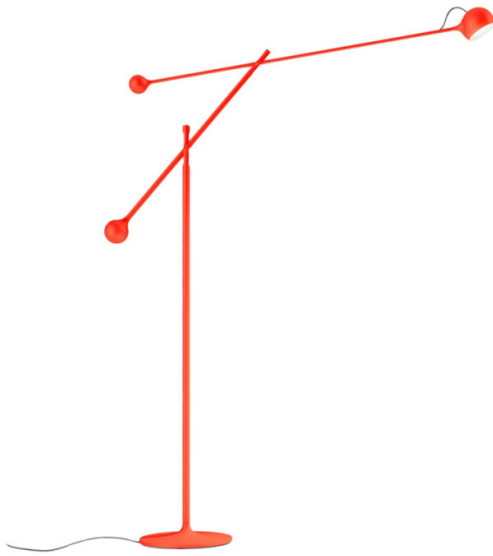

Artemide Ixa LED Floor Lamp

LA10781

SOURCE: <https://www.davidvillagelighting.co.uk/product/Artemide-Ixa-LED-Floor-Lamp/10001004>

PRODUCT DESCRIPTION

Designer: Foster + Partners

Artemide Ixa LED Floor Lamp

The Artemide Ixa Floor Lamp is an incredibly versatile and personable lighting solution. Designed by Foster + Partners, the approach to this creation was through an expression of functional, productive and sustainable intelligence. They decided to reduce the materials used for the Ixa LED Floor Lamp, leaning into sustainable design, and the result is a minimalistic but highly functional lamp that can adapt to countless interiors. Artemide and Foster + Partners share a profound approach to sustainable design that permeates product development at every stage and singles itself out as an essential element of the project.

Artemide Ixa LED Floor Lamp is a combination of an adjustable spherical head, rods and counterweights. Bringing light to where it is needed, and encouraging the user to interact with the object - making it possible to personalise your space. The Ixa LED Floor Lamp provides a diffuser which can be separated from the base of the lamp, allowing it to freely rotate, and granting its user the ability to project the light in any direction. Inspired by Alexander Calder's sculptures, the design interprets the idea of 'elegant balance' through precision engineering.

PRODUCT SPECIFICATION

- Light Source:** 10W, 3000K, 700 Lumens
- IP Code:** 20
- Dimming:** Integrated dimmer on the product.
- Dimensions:** Diffuser: Ø10cm
 Body Height: 126.8cm
 Arm Height: 105.3cm
 Base: Ø28cm
 Cable Length: 180cm