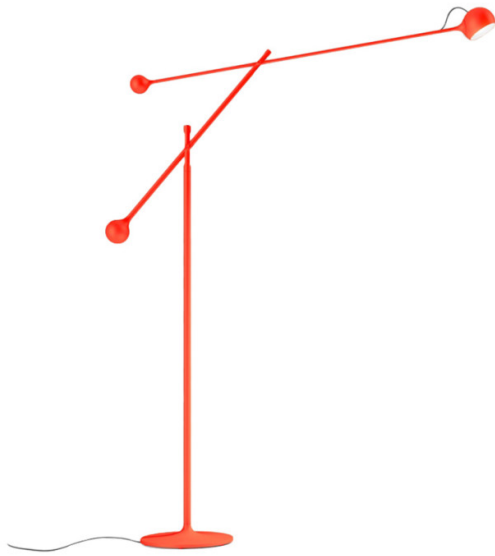

# Artemide Ixa LED Floor Lamp

LA10781

SOURCE: <https://www.davidvillagelighting.co.uk/product/Artemide-Ixa-LED-Floor-Lamp/10001004>

### Artemide Ixa LED Floor Lamp

The Artemide Ixa Floor Lamp is an incredibly versatile and personable lighting solution. Designed by Foster + Partners, the approach to this creation was through an expression of functional, productive and sustainable intelligence. They decided to reduce the materials used for the Ixa LED Floor Lamp, leaning into sustainable design, and the result is a minimalistic but highly functional lamp that can adapt to countless interiors. Artemide and Foster + Partners share a profound approach to sustainable design that permeates product development at every stage and singles itself out as an essential element of the project.

Artemide Ixa LED Floor Lamp is a combination of an adjustable spherical head, rods and counterweights. Bringing light to where it is needed, and encouraging the user to interact with the object - making it possible to personalise your space. The Ixa LED Floor Lamp provides a diffuser which can be separated from the base of the lamp, allowing it to freely rotate, and granting its user the ability to project the light in any direction. Inspired by Alexander Calder's sculptures, the design interprets the idea of 'elegant balance' through precision engineering.

## PRODUCT SPECIFICATION

- Light Source:** 10W, 3000K, 700 Lumens
- IP Code:** 20
- Dimming:** Integrated dimmer on the product.
- Dimensions:** Diffuser: Ø10cm  
 Body Height: 126.8cm  
 Arm Height: 105.3cm  
 Base: Ø28cm  
 Cable Length: 180cm