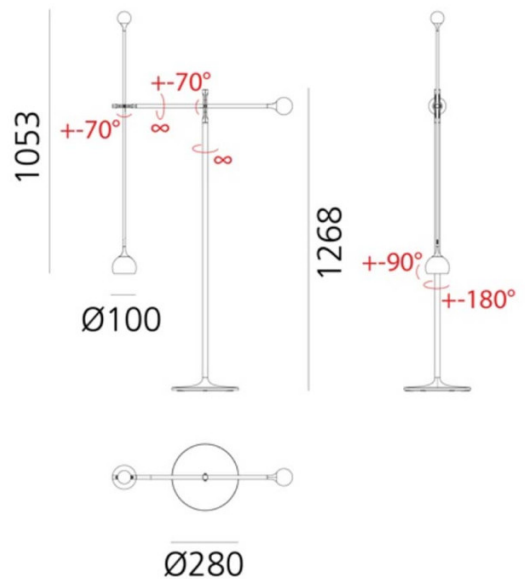

Artemide Ixa LED Floor Lamp

LA10781

SOURCE: <https://www.davidvillagelighting.co.uk/product/Artemide-Ixa-LED-Floor-Lamp/10001004>

PRODUCT DESCRIPTION

Designer: Foster + Partners

Artemide Ixa LED Floor Lamp

Artemide Ixa LED Floor Lamp is a combination of an adjustable spherical head, rods and counterweights. Bringing light to where it is needed, and encouraging the user to interact with the object - making it possible to personalise your space. The Ixa LED Floor Lamp provides a diffuser which can be separated from the base of the lamp, allowing it to freely rotate, and granting its user the ability to project the light in any direction. Inspired by Alexander Calder's sculptures, the design interprets the idea of 'elegant balance' through precision engineering.

PRODUCT SPECIFICATION

- Light Source:** 10W, 3000K, 700 Lumens
- IP Code:** 20
- Dimming:** Integrated dimmer on the product.
- Dimensions:** Diffuser: Ø10cm
 Body Height: 126.8cm
 Arm Height: 105.3cm
 Base: Ø28cm
 Cable Length: 180cm