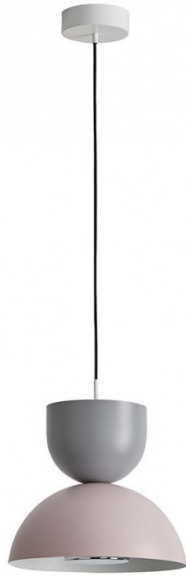

# Aromas Del Campo Gamma LED Pendant

LA10776

SOURCE: <https://www.davidvillagelighting.co.uk/product/Aromas-Del-Campo-Gamma-LED-Pendant/10001001>

## PRODUCT DESCRIPTION

Designer: AC Studio

### Aromas Del Campo Gamma LED Pendant

The Gamma LED Pendant Light was designed by AC Studio in 2019 as part of a wider collection for Spanish lighting manufacturer Aromas Del Campo. Gamma by Aromas is an original and versatile design, providing a unique lighting solution which can be installed in an array of settings, from bedrooms in residential homes to large commercial spaces. Gamma takes simplicity to a whole new level. Featuring two hemispherical metal shades, one which projects the light and one which adds an aesthetic aspect. With a range of colour options available for the shade, Aromas Gamma ensures finding your perfect lighting pieces even easier than ever before.

The LED light source of the Gamma is projected downwards by the hemispherical shade, resulting in a soft and glare free downlight. This makes the Aromas Gamma Pendant perfect for above dining areas and kitchens counters in your home. It also makes a beautiful pastel lighting solution in residential spaces; specifically in the hospitality sector. Gamma can be suspended individually or as part of a group, you can even combine colour palettes.