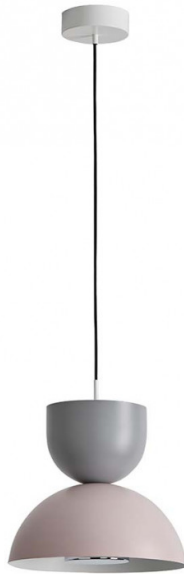

aromas

Aromas Del Campo Gamma LED Pendant

LA10776

SOURCE: <https://www.davidvillagelighting.co.uk/product/Aromas-Del-Campo-Gamma-LED-Pendant/10001001>

PRODUCT DESCRIPTION

Designer: AC Studio

Aromas Del Campo Gamma LED Pendant

The Gamma LED Pendant Light was designed by AC Studio in 2019 as part of a wider collection for Spanish lighting manufacturer Aromas Del Campo. Gamma by Aromas is an original and versatile design, providing a unique lighting solution which can be installed in an array of settings, from bedrooms in residential homes to large commercial spaces. Gamma takes simplicity to a whole new level. Featuring two hemispherical metal shades, one which projects the light and one which adds an aesthetic aspect. With a range of colour options available for the shade, Aromas Gamma ensures finding your perfect lighting pieces even easier than ever before.

The LED light source of the Gamma is projected downwards by the hemispherical shade, resulting in a soft and glare free downlight. This makes the Aromas Gamma Pendant perfect for above dining areas and kitchens counters in your home. It also makes a beautiful pastel lighting solution in residential spaces; specifically in the hospitality sector. Gamma can be suspended individually or as part of a group, and with a wide range of ceramic finishes to choose from, you can create a display that will beautifully fit into your decor.

PRODUCT SPECIFICATION

- Light Source:** 9W, 3000K, 720 Lumens
- IP Code:** 20
- Dimming:** Dimmable via Triac dimming.
- Dimensions:** Shade: Ø35cm
Shade Height: 38cm
Ceiling Canopy: Ø10cm
Maximum Drop Height: 150cm