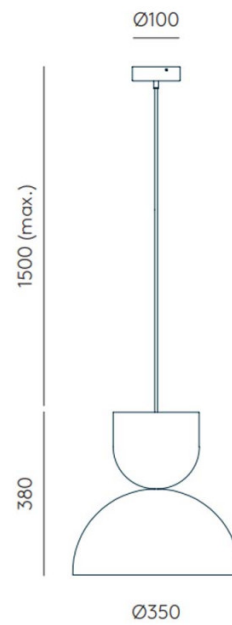

PRODUCT SPECIFICATION

- Light Source:** 9W, 3000K, 720 Lumens
- IP Code:** 20
- Dimming:** Dimmable via Triac dimming.
- Dimensions:** Shade: Ø35cm
Shade Height: 38cm
Ceiling Canopy: Ø10cm
Maximum Drop Height: 150cm