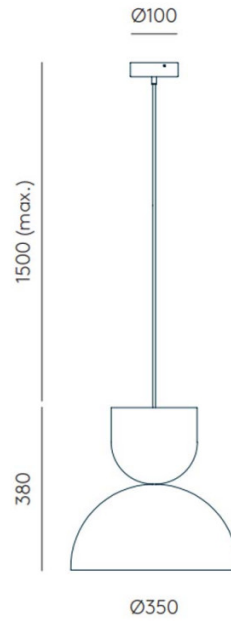

PRODUCT SPECIFICATION

- Light Source:** 9W, 3000K, 720 Lumens
- IP Code:** 20
- Dimming:** Dimmable via Triac dimming.
- Dimensions:** Shade: Ø35cm
Shade Height: 38cm
Ceiling Canopy: Ø10cm
Maximum Drop Height: 150cm