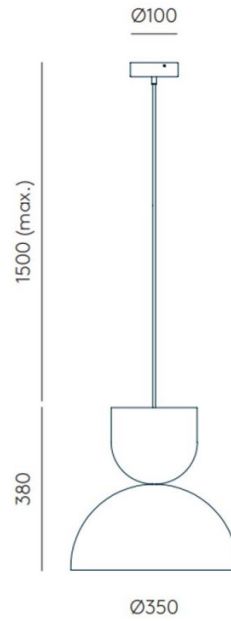

## PRODUCT SPECIFICATION

- Light Source:** 9W, 3000K, 720 Lumens
- IP Code:** 20
- Dimming:** Dimmable via Triac dimming.
- Dimensions:** Shade: Ø35cm  
Shade Height: 38cm  
Ceiling Canopy: Ø10cm  
Maximum Drop Height: 150cm