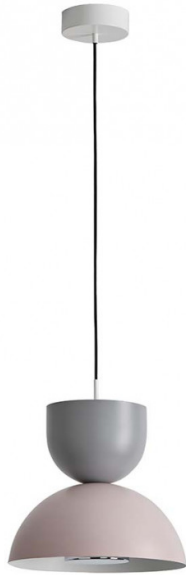

aromas

Aromas Del Campo Gamma LED Pendant

LA10776

SOURCE: <https://www.davidvillagelighting.co.uk/product/Aromas-Del-Campo-Gamma-LED-Pendant/10001001>

PRODUCT DESCRIPTION

Designer: AC Studio

Aromas Del Campo Gamma LED Pendant

The Gamma LED Pendant Light was designed by AC Studio in 2019 as part of a wider collection for Spanish lighting manufacturer Aromas Del Campo. Gamma by Aromas is an original and versatile design, providing a unique lighting solution which can be installed in an array of settings, from bedrooms in residential homes to large commercial spaces. Gamma takes simplicity to a whole new level. Featuring two hemispherical metal shades, one which projects the light and one which adds an aesthetic aspect. With a range of colour options available for the shade, Aromas Gamma ensures finding your perfect lighting pieces even easier than ever before.

The LED light source of the Gamma is projected downwards by the hemispherical shade, resulting in a soft and glare free downlight. This makes the Aromas Gamma Pendant perfect for above dining areas and kitchens counters in your home. It also makes a beautiful pastel lighting solution in residential spaces; specifically in the hospitality sector. Gamma can be suspended individually or as part of a group, you can even combine colour palettes.

PRODUCT SPECIFICATION

- Light Source:** 9W, 3000K, 720 Lumens
- IP Code:** 20
- Dimming:** Dimmable via Triac dimming.
- Dimensions:** Shade: Ø35cm
Shade Height: 38cm
Ceiling Canopy: Ø10cm
Maximum Drop Height: 150cm