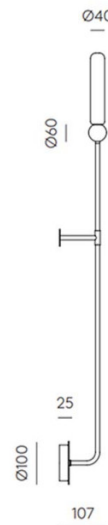

PRODUCT SPECIFICATION

Light Source: 1 x Max 5W G9 LED Dimmable (included)

IP Code: 20

Dimming: Dimmable via mains phase dimming.

Dimensions: Small:
 Depth: 10cm
 Height: 38cm
 Sphere: Ø6cm
 Diffuser: Ø4cm

Large:
 Depth: 10cm
 Height: 115cm
 Sphere: Ø6cm
 Diffuser: Ø4cm

Small

Large

For all sales and technical enquiries, please contact:

+44 (0)114 263 4266

info@davidvillagelighting.co.uk

www.davidvillagelighting.co.uk