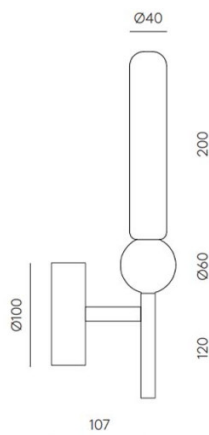

PRODUCT SPECIFICATION

Light Source: 1 x Max 5W G9 LED Dimmable (included)

IP Code: 20

Dimming: Dimmable via mains phase dimming.

Dimensions: Small:
Depth: 10cm
Height: 38cm
Sphere: Ø6cm
Diffuser: Ø4cm

Large:
Depth: 10cm
Height: 115cm
Sphere: Ø6cm
Diffuser: Ø4cm

Small