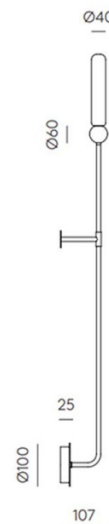

aromas

Aromas Del Campo Delie Wall Light

LA10774

SOURCE: <https://www.davidvillagelighting.co.uk/product/Aromas-Del-Campo-Delie-Wall-Light/10000999>

PRODUCT DESCRIPTION

Designer: JF Sevilla

Aromas Del Campo Delie Wall Light

The Delie Wall Light was designed by JF Sevilla for Aromas Del Campo in 2020 and beautifully encapsulates the brands minimalistic aesthetics. The Delie Wall Light combines marble, metal and glass, carrying a classic sensibility that is paired beautifully with modern craftsmanship and high quality materials. Sevilla puts the focus on illumination with this wall light, combining cylindrical shades with a spherical marble detail that adds a sense of balance to the design. The marble detail adds a burst of elegance to the light and an artistic touch to your environment.

Available in two sizes, Delie can be placed anywhere in your environment for a functional and impressive look. Perfect for hallways, staircases, kitchens and bedrooms; the Delie Wall Light can transform your residential space. When it comes to commercial interiors, Delie is a gorgeous addition to hospitality based spaces, including restaurants, bars and hotels. It can also make an impact in libraries, galleries and environments in the health and wellness sector. Choose from Black Marble and Aged Gold Metal or White Marble and Matt Black Metal to add an elegant touch to any room.

PRODUCT SPECIFICATION

Light Source: 1 x Max 5W G9 LED Dimmable (included)

IP Code: 20

Dimming: Dimmable via mains phase dimming.

Dimensions: Small:
Depth: 10cm
Height: 38cm
Sphere: Ø6cm
Diffuser: Ø4cm

Large:
Depth: 10cm
Height: 115cm
Sphere: Ø6cm
Diffuser: Ø4cm

Small

Large