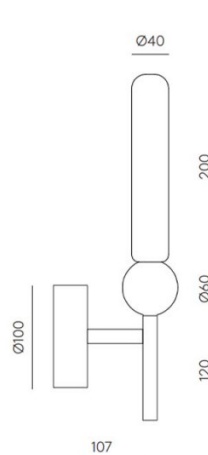

## PRODUCT SPECIFICATION

**Light Source:** 1 x Max 5W G9 LED Dimmable (included)

**IP Code:** 20

**Dimming:** Dimmable via mains phase dimming.

**Dimensions: Small:**  
 Depth: 10cm  
 Height: 38cm  
 Sphere: Ø6cm  
 Diffuser: Ø4cm

**Large:**  
 Depth: 10cm  
 Height: 115cm  
 Sphere: Ø6cm  
 Diffuser: Ø4cm

Small

Large

**For all sales and technical enquiries, please contact:**

+44 (0)114 263 4266

[info@davidvillagelighting.co.uk](mailto:info@davidvillagelighting.co.uk)