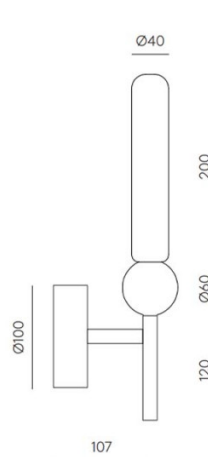

PRODUCT SPECIFICATION

Light Source: 1 x Max 5W G9 LED Dimmable (included)

IP Code: 20

Dimming: Dimmable via mains phase dimming.

Dimensions: Small:
 Depth: 10cm
 Height: 38cm
 Sphere: Ø6cm
 Diffuser: Ø4cm

Large:
 Depth: 10cm
 Height: 115cm
 Sphere: Ø6cm
 Diffuser: Ø4cm

Small

Large

For all sales and technical enquiries, please contact:

+44 (0)114 263 4266

info@davidvillagelighting.co.uk

www.davidvillagelighting.co.uk