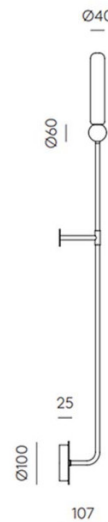

## PRODUCT SPECIFICATION

**Light Source:** 1 x Max 5W G9 LED Dimmable (included)

**IP Code:** 20

**Dimming:** Dimmable via mains phase dimming.

**Dimensions: Small:**  
 Depth: 10cm  
 Height: 38cm  
 Sphere: Ø6cm  
 Diffuser: Ø4cm

**Large:**  
 Depth: 10cm  
 Height: 115cm  
 Sphere: Ø6cm  
 Diffuser: Ø4cm

Small

Large

**For all sales and technical enquiries, please contact:**

+44 (0)114 263 4266

[info@davidvillagelighting.co.uk](mailto:info@davidvillagelighting.co.uk)